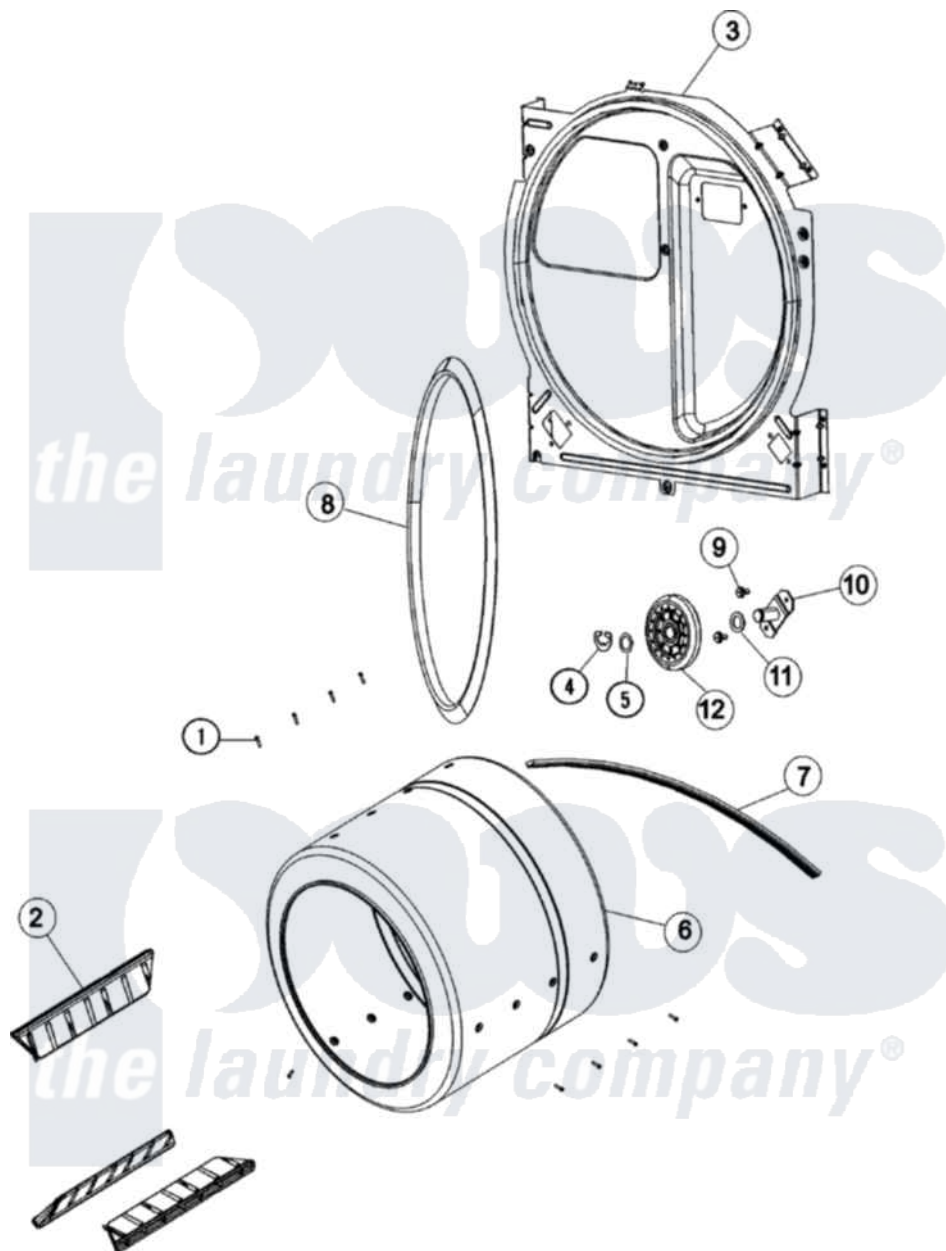

Maytag PYG2300AGW 03 - CYLINDER

Maytag [Residential Maytag PYG2300AGW Dryer Parts](#) Parts Diagram 03 - CYLINDER
 Click on the part number to view part

Item	Original Part Number	Replaced By	Status	Part Description
1	25-7759	3196164		Screw
2	53-1249		Not Available	BAFFLE, WHITE
3	31001581			Bulkhead With Seal
4	25-7854			Ring, Retaining
5	25-7814			Washer
6	53-1250			Cylinder
7	31531589	341241		Belt
8	31001548	31001747		Seal Assembly
9	25-7101	3351614		Screw, Gearcase Cover Mounting
10	53-0197			Support Assembly-Cylinder Rear
11	31001583			Spacer, Roller
12	31001096			Roller