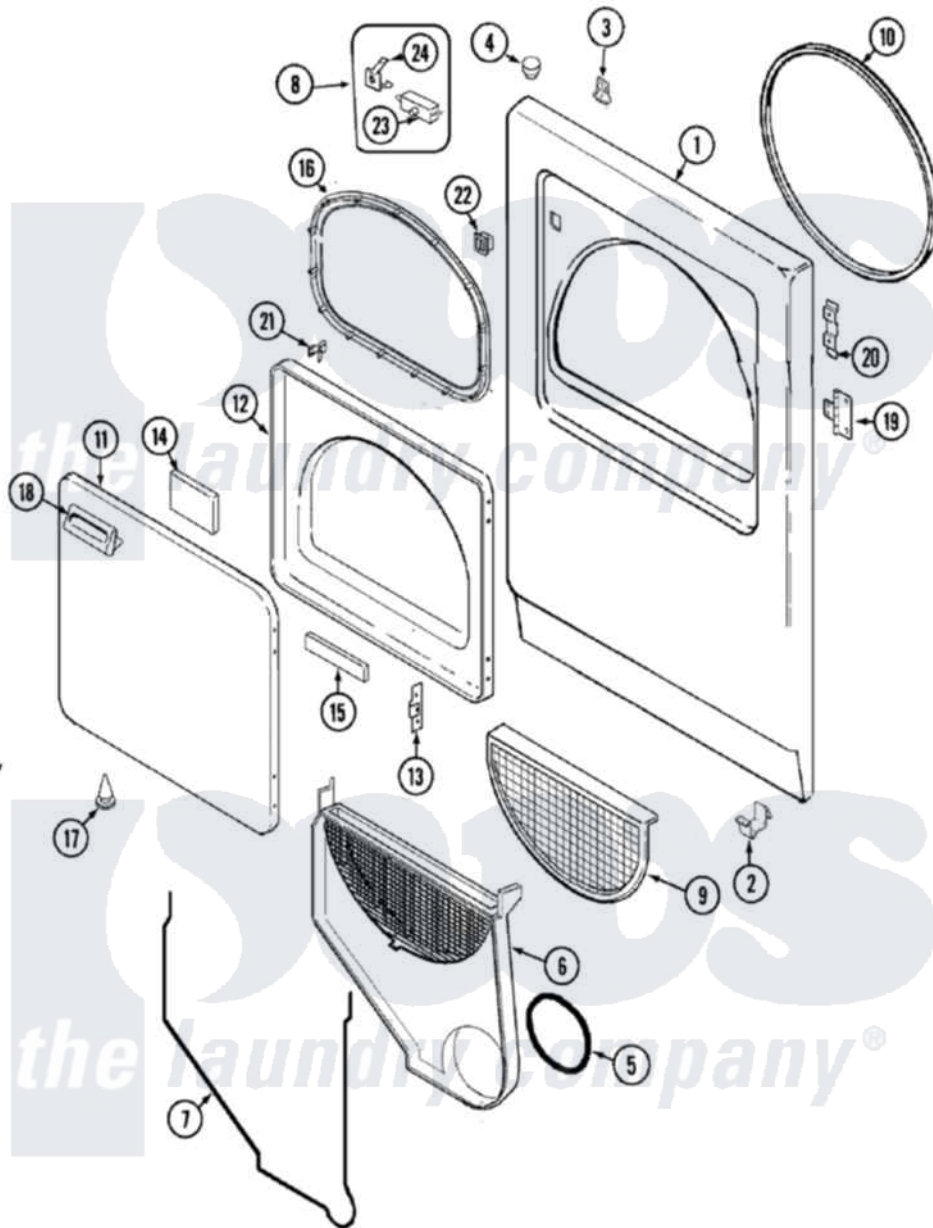

Maytag PYG2300AGW 04 - DOOR AND FRONT PANEL

Maytag Residential Maytag PYG2300AGW Dryer Parts Parts Diagram 04 - DOOR AND FRONT PANEL

Click on the part number to view part

| Item | Original Part Number | Replaced By | Status | Part Description |
|------|--------------------------|---------------------------|---------------|-------------------------------|
| 1 | 53-0726 | 31001771 | | Panel, Front |
| 2 | 53-0120 | | | Clip, Front Panel |
| 3 | 31001526 | | | Lock, Top |
| 4 | 33-2653 | | | Bumper, Cabinet |
| 5 | 31001541 | | | Seal, Blower/Collector Duct |
| 6 | 25-7810 | 415013-35 | | Screw |
| " | 12001324 | | | Duct Kit, Collector |
| 7 | 53-0204 | | | Seal |
| 8 | LA-1005 | | | Switch Kit |
| 9 | 53-0918 | | | Filter, Lint |
| 10 | 31001637 | | | Seal Assembly, Cylinder Front |
| 11 | 25-7752 | 3196169 | | Screw, Element |
| " | 53-0154 | | | Panel, Outer Door |
| 12 | 53-0912 | | Not Available | PANEL, INNER DOOR (WHT) |
| 13 | 53-0119 | | | Clip, Hinge |
| 14 | 53-1490 | | | Door Pad |

| | | | |
|----|--------------------------|---------------------------|-------------------------------|
| 15 | 53-1491 | | Door Pad |
| 16 | 31001529 | | Seal, Door |
| 17 | 25-7889 | | Plug Button |
| 18 | 25-7810 | 415013-35 | Screw |
| " | 53-0927 | | Handle, Door |
| 19 | 53-1492 | | Hinge, Dryer Door |
| " | 25-7809 | | Screw, No.6-20 1/2 Flthd Torx |
| 20 | 31001786 | 98006631 | Screw |
| " | 53-0121 | Not Available | TWIN NUT |
| 21 | 53-2364 | LA-1003 | Door Catch Kit |
| 22 | 53-0187 | LA-1003 | Door Catch Kit |
| 23 | 31001467 | 31001757 | Switch, Door |
| 24 | 31001319 | | Clip, Switch |