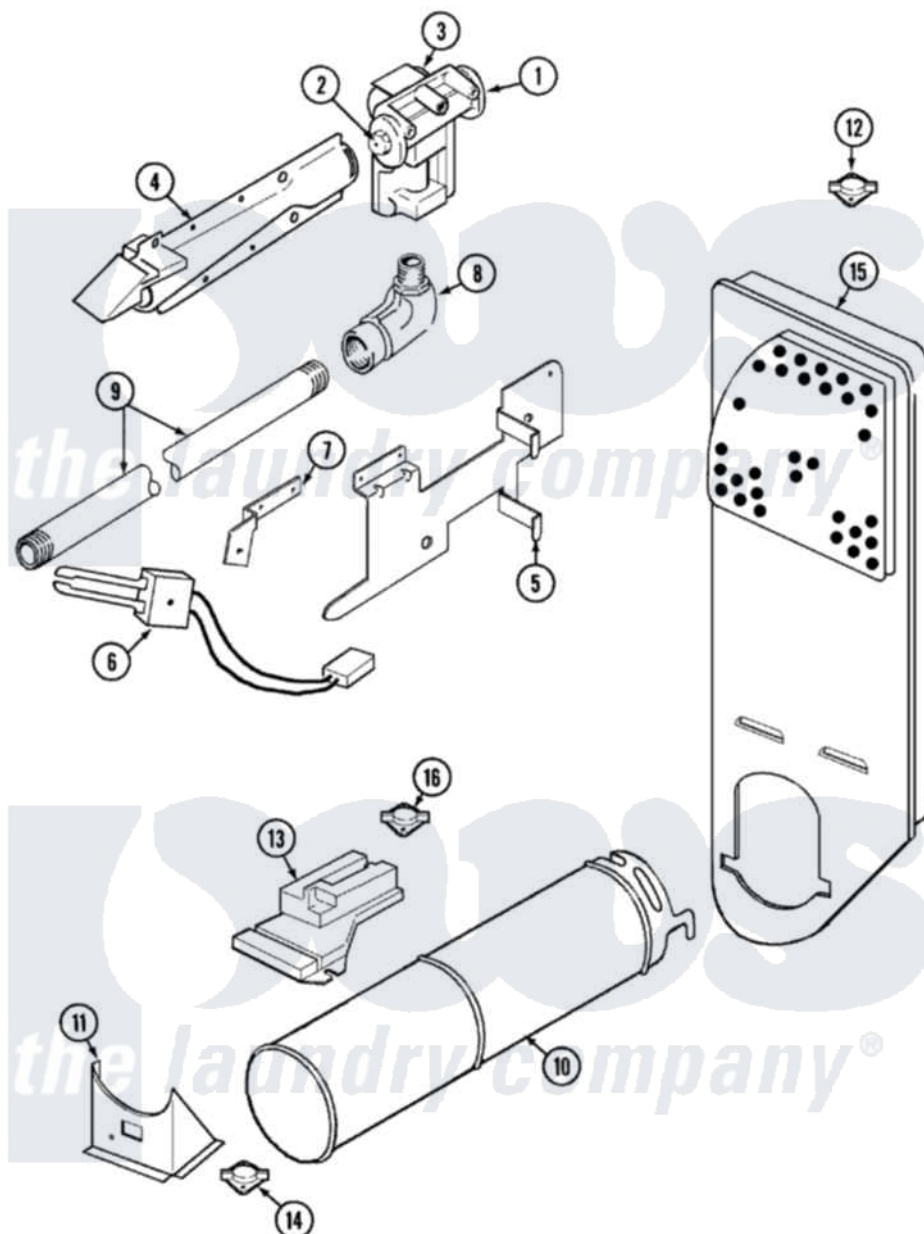

# Maytag PYG2300AGW 05 - GAS CARRYING

Maytag Residential Maytag PYG2300AGW Dryer Parts Parts Diagram 05 - GAS CARRYING  
 Click on the part number to view part

Item	Original Part Number	Replaced By	Status	Part Description
1	<a href="#">31001485</a>			Valve, Gas
"	31001368		Not Available	TAIL PIECE
"	<a href="#">60-6846</a>			Union Nut
2	<a href="#">63-3570</a>			Burner Orifice
3	12001349	<a href="#">279834</a>		Coil-Valve
4	31001708	<a href="#">31001784</a>		Burner
5	<a href="#">25-3034</a>			Clip, Wiring
"	25-7741	<a href="#">W10116760</a>		Screw
"	<a href="#">53-0140</a>			Mtg Bracket
6	25-7744	<a href="#">8281196</a>		Screw
"	<a href="#">31001556</a>			Igniter
7	25-2134	<a href="#">W10116760</a>		Screw
"	53-0686		Not Available	BRACKET
8	33001842	<a href="#">3406051</a>		Elbow Union Assembly
9	31001367	<a href="#">31001777</a>		Main Gas L
10	25-7741	<a href="#">W10116760</a>		Screw

"	<a href="#">53-1884</a>		Housing, Heater
11	<a href="#">53-2363</a>		Support, Heater Housing
"	25-3092	<a href="#">90767</a>	Screw, 8A X 3/8 HeX Washer Head Tapping
12	53-1096	<a href="#">LA-1053</a>	Fuse Kit, Thermal
"	<a href="#">25-0168</a>		Screw
13	63-5013	<a href="#">338906</a>	Radiant, Sensor
"	25-2134	<a href="#">W10116760</a>	Screw
14	<a href="#">LA-1053</a>		Fuse Kit, Thermal
15	<a href="#">53-1706</a>		Inlet Air Duct Assembly
"	25-7741	<a href="#">W10116760</a>	Screw
16	53-1096	<a href="#">LA-1053</a>	Fuse Kit, Thermal
17	<a href="#">12001031</a>		Conversion Kit
"	<a href="#">63-6766</a>		Conversion Kit