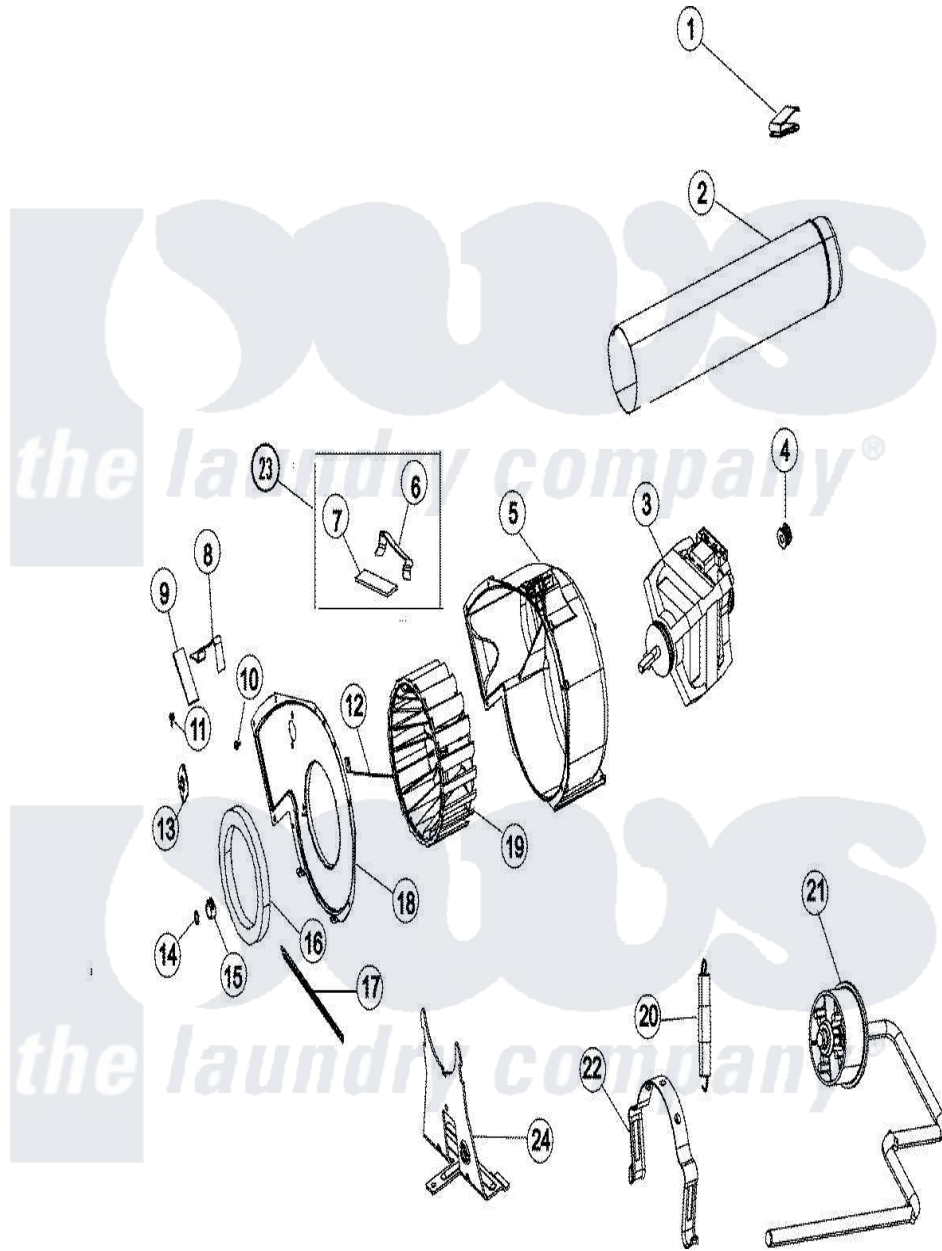

# Maytag PYG2300AGW 06 - MOTOR & DRIVE

Maytag Residential Maytag PYG2300AGW Dryer Parts Parts Diagram 06 - MOTOR & DRIVE  
 Click on the part number to view part

Item	Original Part Number	Replaced By	Status	Part Description
1	<a href="#">31001572</a>			Clip, Vent Pipe Ground
2	<a href="#">53-0134</a>			Duct, Exhaust
3	<a href="#">21001484</a>			Motor,
4	<a href="#">31001729</a>			Pulley, Motor
5	<a href="#">53-1801</a>			Housing, Blower
6	<a href="#">31001470</a>			Glide, Tumbler
7	<a href="#">31001356</a>			Pad, Glide
8	<a href="#">31001469</a>			Glide, Tumbler
9	<a href="#">31001356</a>			Pad, Glide
10	31001267	<a href="#">W10116760</a>		Screw
11	25-7890	<a href="#">489478</a>		Screw, 8 X 1/2
12	<a href="#">53-1026</a>			Guide, Vane Inlet
13	<a href="#">31001192</a>			Thermostat, Control
14	<a href="#">25-7855</a>			Ring, Retaining
15	25-7823	<a href="#">312967</a>		Clamp, Blower Housing
16	<a href="#">31001541</a>			Seal, Blower/Collector Duct

17	<a href="#">53-1625</a>		Brace, Tumbler Support
18	<a href="#">53-1934</a>		Cover, Blower Housing
19	<a href="#">31001317</a>		Wheel, Blower
20	<a href="#">31001465</a>		Spring, Idler
21	<a href="#">31001710</a>		Idler Arm Assembly
22	53-0214	<a href="#">660658</a>	Clamp, Motor Mounting 343481 685441
23	<a href="#">LA-1006</a>		Glide Kit, Tumbler
24	<a href="#">31001570</a>		Bracket, Motor