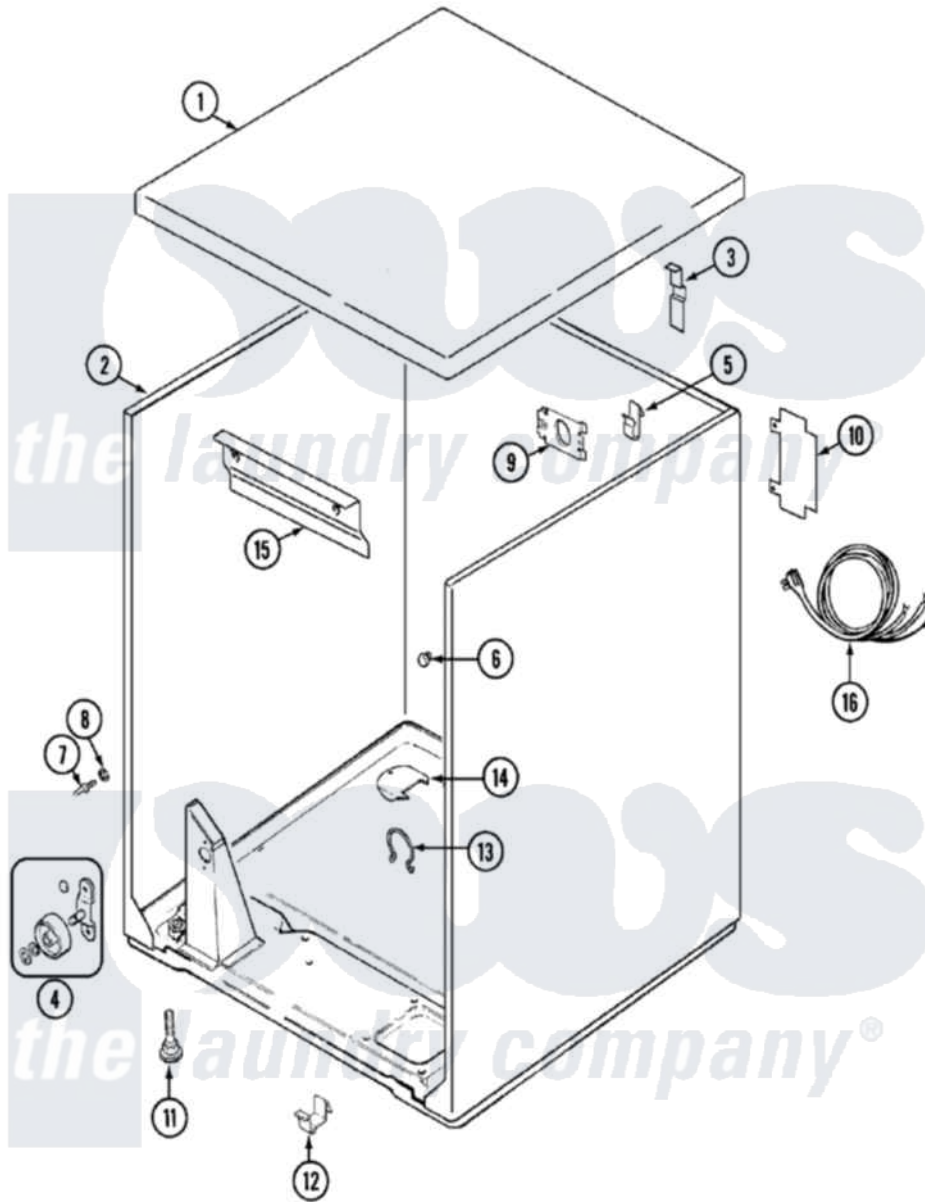

Maytag PYG2300AWW 01 - CABINET

Maytag Residential Maytag PYG2300AWW Dryer Parts Parts Diagram 01 - CABINET
 Click on the part number to view part

Item	Original Part Number	Replaced By	Status	Part Description
1	31001423			Top, Cabinet
2	53-2559	31001714		Cabinet And Base Assembly
3	63-5712			Hinge, Cabinet Top
"	25-3092	90767		Screw, 8A X 3/8 HeX Washer Head Tapping
4	LA-1007	12002126		Reinforcement Brace/Glide Kit
"	LA-1008			Rr Roller Kit
5	25-3034			Clip, Wiring
6	33-2653			Bumper, Cabinet
7	53-0643			Pin, Locator
8	53-0200			Sleeve, Locator Pin
"	25-0224	3400029		Nut, Adapter Plate
9	25-7857	90767		Screw, 8A X 3/8 HeX Washer Head Tapping
"	53-0136			Cover, Supply Cord
10	53-0284			Cover, Terminal
"	25-7857	90767		Screw, 8A X 3/8 HeX Washer

11	63-5519		Not Available	LEG, LEVELING
12	53-0120			Clip, Front Panel
13	25-7027	16515		Clip
14	53-1921			Shield, Wiring
"	25-7741	W10116760		Screw
16	63-6259	31001547		Cord, Power