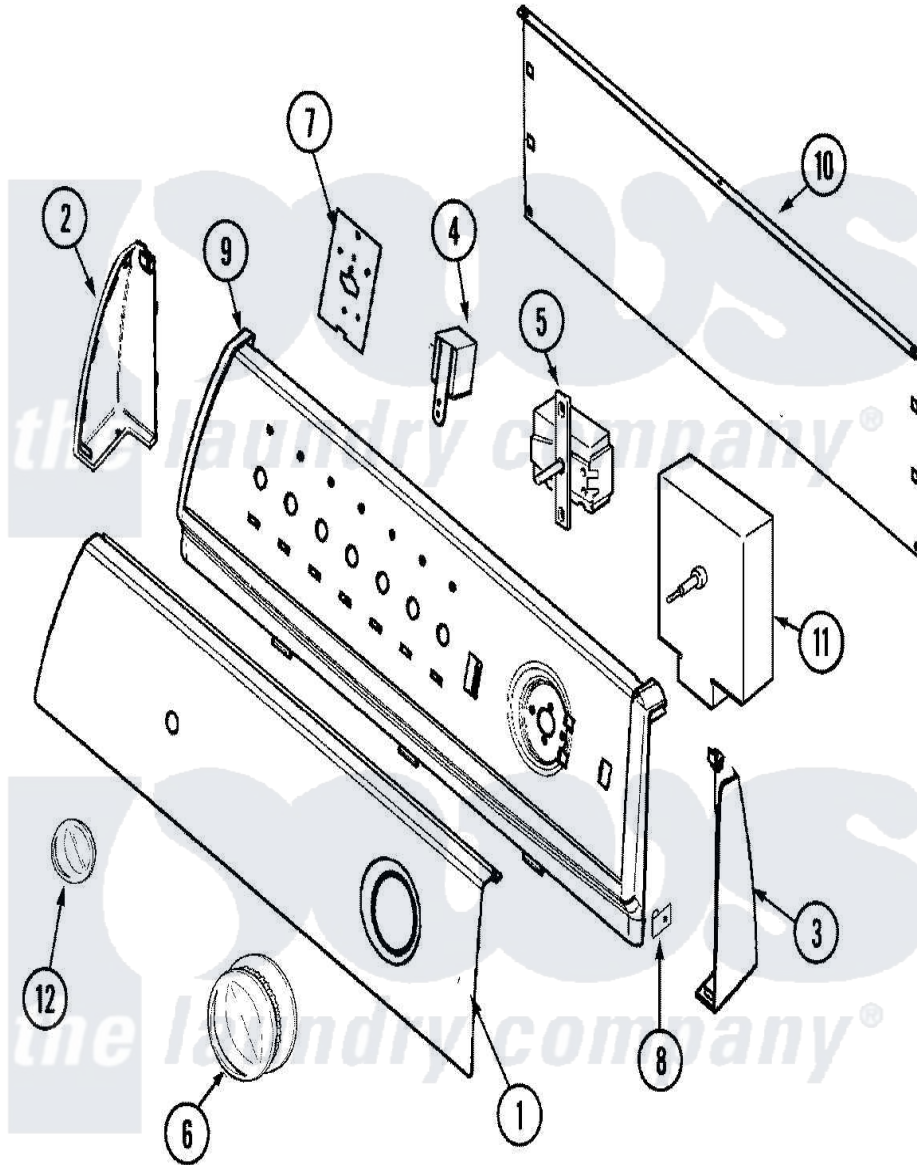

Maytag PYG2300AWW 02 - CONTROL PANEL

Maytag [Residential Maytag PYG2300AWW Dryer Parts](#) Parts Diagram 02 - CONTROL PANEL
 Click on the part number to view part

Item	Original Part Number	Replaced By	Status	Part Description
1	31001463			Panel, Control
2	21001519			Endcap
"	25-3092	90767		Screw, 8A X 3/8 HeX Washer Head Tapping
3	21001523			Endcap
"	25-3092	90767		Screw, 8A X 3/8 HeX Washer Head Tapping
4	53-1639			Buzzer Assembly
5	25-3092	90767		Screw, 8A X 3/8 HeX Washer Head Tapping
"	31001348	31001449		Switch, Selector
6	31001385	37001184		Timer Knob And Skirt Assembly
7	53-2504	31001193		Pad, Shield
"	21001517			Shield, Control
"	31001193			Pad, Shield
8	25-7851			Speedclip, End Cap To Top
9	21001604		Not Available	FRAME, CONTROL PANEL

9	21001004	Not Available	(WHT)
10	21001527		Shield, Rear
"	25-3092	90767	Screw, 8A X 3/8 HeX Washer Head Tapping
"	25-3457		Screw, Sems
11	53-1810		Timer
"	25-3092	90767	Screw, 8A X 3/8 HeX Washer Head Tapping
12	21001525	21002196	Knob-Selector
13	16008334	Not Available	MANUAL, SRVC DRYER-NO REFUND
"	31001458		Manual, Use And Care
"	21001419	Not Available	MANUAL, LAUNDERING TIPS
"	16009627		Manual, Use And Care
14	31001492		Harness, Wire
15	12002417		Wire Kit