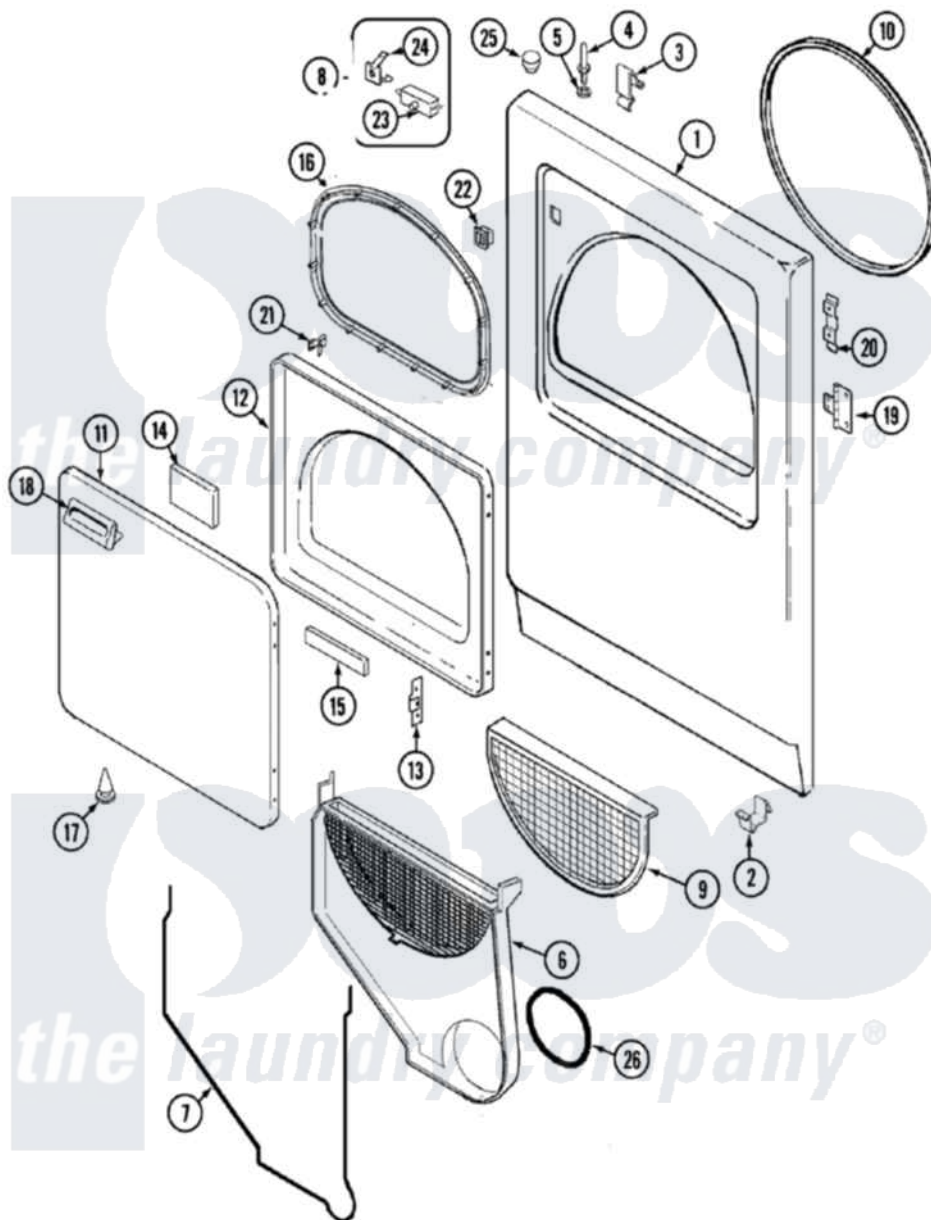

Maytag PYG2300AWW 03 - DOOR

Maytag [Residential Maytag PYG2300AWW Dryer Parts](#) Parts Diagram 03 - DOOR
 Click on the part number to view part

Item	Original Part Number	Replaced By	Status	Part Description
1	12001189	31001771		Panel, Front
2	53-0120			Clip, Front Panel
3	25-7220			Clip, Cabinet Top
4	53-0643			Pin, Locator
5	53-0200			Sleeve, Locator Pin
"	25-0224	3400029		Nut, Adapter Plate
6	25-7810	415013-35		Screw
"	12001324			Duct Kit, Collector
7	53-0204			Seal
8	53-0123			Clip
9	53-0918			Filter, Lint
10	53-0281	31001747		Seal Assembly
11	25-7770	3196169		Screw, Element
"	53-0154			Panel, Outer Door
12	53-0912		Not Available	PANEL, INNER DOOR (WHT)
13	53-0119			Clip, Hinge

14	21001281		Damper, Sound Pad
"	53-1490		Door Pad
15	53-1491		Door Pad
16	53-0648	31001529	Seal, Door
17	25-7889		Plug Button
18	53-0927		Handle, Door
"	25-7810	415013-35	Screw
19	25-7809		Screw, No.6-20 1/2 Flthd Torx
"	53-1492		Hinge, Dryer Door
20	53-0121	Not Available	TWIN NUT
21	53-2364	LA-1003	Door Catch Kit
"	LA-1003		Door Catch Kit
22	53-0187	LA-1003	Door Catch Kit
23	53-0147	53-0148	Switch, Door
24	63-5990	31001319	Clip, Switch
25	33-2653		Bumper, Cabinet
26	53-0203	12001324	Duct Kit, Collector
27	LA-1005		Switch Kit