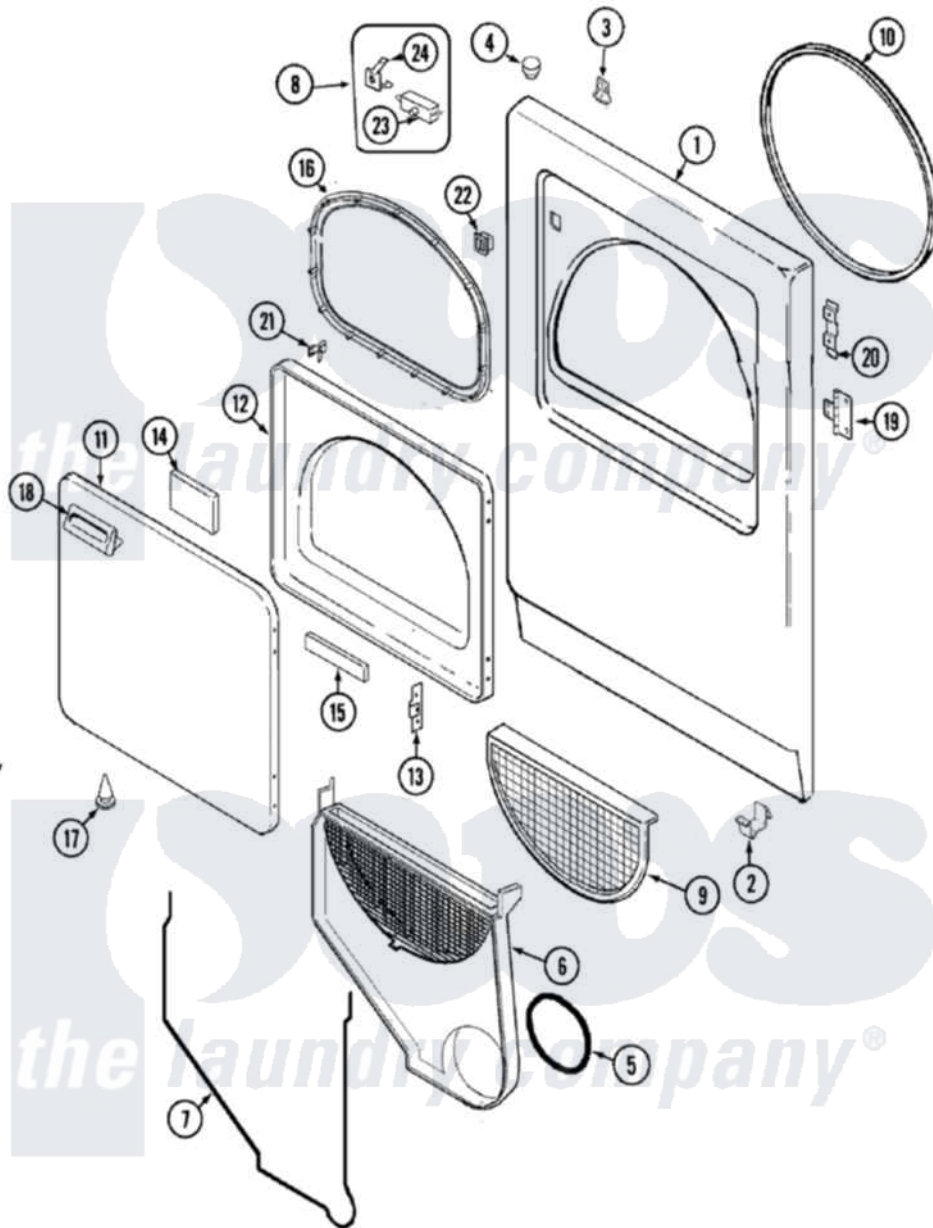

Maytag PYG2300AWW 04 - DOOR (SERIES 11)

Maytag Residential Maytag PYG2300AWW Dryer Parts Parts Diagram 04 - DOOR (SERIES 11)
 Click on the part number to view part

Item	Original Part Number	Replaced By	Status	Part Description
1	53-0726	31001771		Panel, Front
2	53-0120			Clip, Front Panel
3	31001526			Lock, Top
4	33-2653			Bumper, Cabinet
5	53-0203	12001324		Duct Kit, Collector
6	25-7810	415013-35		Screw
"	12001324			Duct Kit, Collector
7	53-0204			Seal
8	LA-1005			Switch Kit
9	53-0918			Filter, Lint
10	53-0281	31001747		Seal Assembly
11	25-7770	3196169		Screw, Element
"	53-0154			Panel, Outer Door
12	53-0912		Not Available	PANEL, INNER DOOR (WHT)
13	53-0119			Clip, Hinge
14	53-1490			Door Pad

15	53-1491		Door Pad
16	53-0648	31001529	Seal, Door
17	25-7889		Plug Button
18	25-7810	415013-35	Screw
"	53-0927		Handle, Door
19	25-7809		Screw, No.6-20 1/2 Flthd Torx
"	53-1492		Hinge, Dryer Door
20	53-0121	Not Available	TWIN NUT
21	53-2364	LA-1003	Door Catch Kit
22	53-0187	LA-1003	Door Catch Kit
23	53-0147	53-0148	Switch, Door
24	63-5990	31001319	Clip, Switch