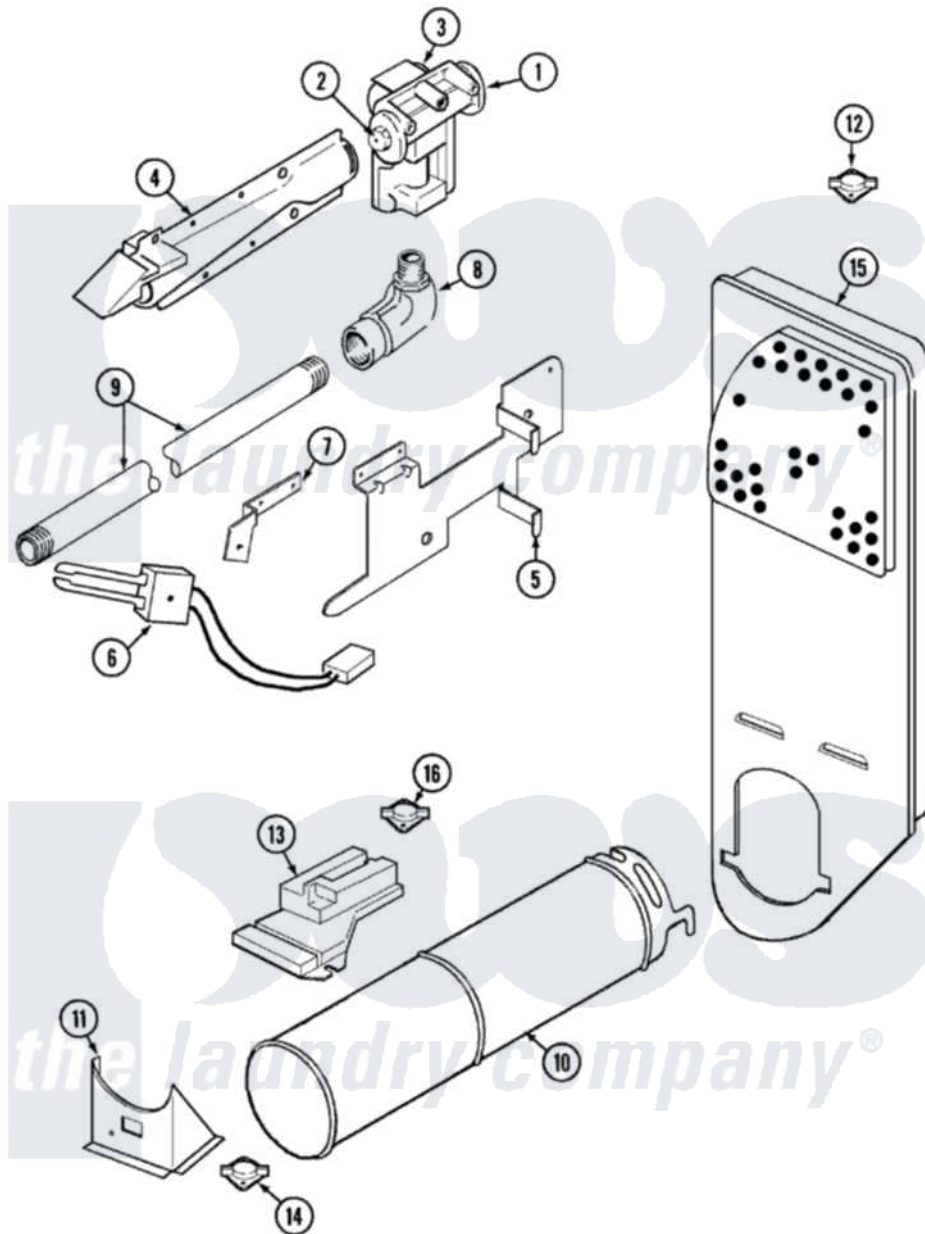

Maytag PYG2300AWW 05 - GAS CARRYING

Maytag Residential Maytag PYG2300AWW Dryer Parts Parts Diagram 05 - GAS CARRYING
 Click on the part number to view part

Item	Original Part Number	Replaced By	Status	Part Description
1	60-6846			Union Nut
"	31001368		Not Available	TAIL PIECE
"	31001485			Valve, Gas
"	31001534			Harness, Gas Value
2	63-3570			Burner Orifice
3	12001349	279834		Coil-Valve
4	63-6682	31001784		Burner
5	53-0140			Mtg Bracket
"	25-3034			Clip, Wiring
"	25-7741	W10116760		Screw
6	25-7744	8281196		Screw
"	53-0689	31001556		Igniter
7	25-2134	W10116760		Screw
"	53-0686		Not Available	BRACKET
8	33001842	3406051		Elbow Union Assembly
9	53-2362	31001777		Main Gas L

10	25-7741	W10116760	Screw
"	53-1884		Housing, Heater
11	53-2363		Support, Heater Housing
"	25-3092	90767	Screw, 8A X 3/8 HeX Washer Head Tapping
12	53-1096	LA-1053	Fuse Kit, Thermal
"	25-0168		Screw
13	63-5013	338906	Radiant, Sensor
"	25-2134	W10116760	Screw
14	25-0168		Screw
"	LA-1053		Fuse Kit, Thermal
15	53-1706		Inlet Air Duct Assembly
"	25-7741	W10116760	Screw
16	53-1096	LA-1053	Fuse Kit, Thermal
17	12001031		Conversion Kit
"	63-6766		Conversion Kit
18	31001492		Harness, Wire