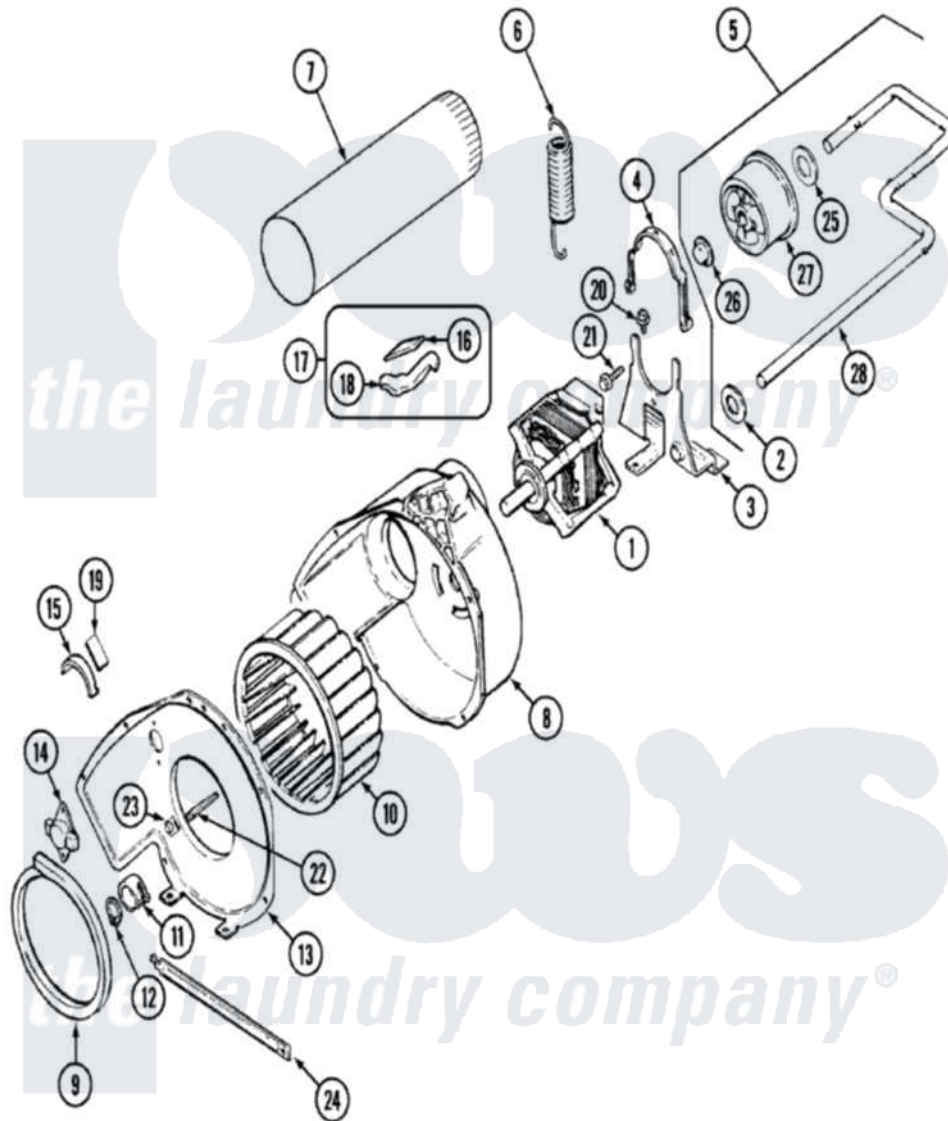

Maytag PYG2300AWW 06 - MOTOR & DRIVE

Maytag [Residential Maytag PYG2300AWW Dryer Parts](#) Parts Diagram 06 - MOTOR & DRIVE
 Click on the part number to view part

Item	Original Part Number	Replaced By	Status	Part Description
1	31001512	W10410996		Motor-Drve
"	53-0932	31001535		Pulley, Motor
2	25-7815			Washer
3	25-7732	681414		Screw, 10AB X 1/2
"	53-1932	31001570		Bracket, Motor
4	53-0214	660658		Clamp, Motor Mounting 343481 685441
5	53-2287			Idler Assembly
6	53-2209	31001465		Spring, Idler
7	25-2134	W10116760		Screw
"	53-0134			Duct, Exhaust
8	53-1801			Housing, Blower
9	53-0203	12001324		Duct Kit, Collector
10	31001317			Wheel, Blower
11	25-7823	312967		Clamp, Blower Housing
12	25-7855			Ring, Retaining
13	25-7435	33002917		Screw, No.10-16

"	53-1934		Cover, Blower Housing
14	31001088		Thermostat, Control
"	25-2134	W10116760	Screw
15	53-2273	31001470	Glide, Tumbler
16	53-0724	31001356	Pad, Glide
17	LA-1006		Glide Kit, Tumbler
18	53-2272	31001469	Glide, Tumbler
19	53-1684	31001356	Pad, Glide
20	25-7963	31001571	Screw, 10-24 x 0700 Hxwshrd Ty
21	25-7674		Screw
22	53-1026		Guide, Vane Inlet
23	25-3457		Screw, Sems
24	53-1625		Brace, Tumbler Support
25	25-7815		Washer
26	25-7957		Pushnut
27	53-1628	31001344	Pulley, Idler
28	53-2250	53-2287	Idler Assembly