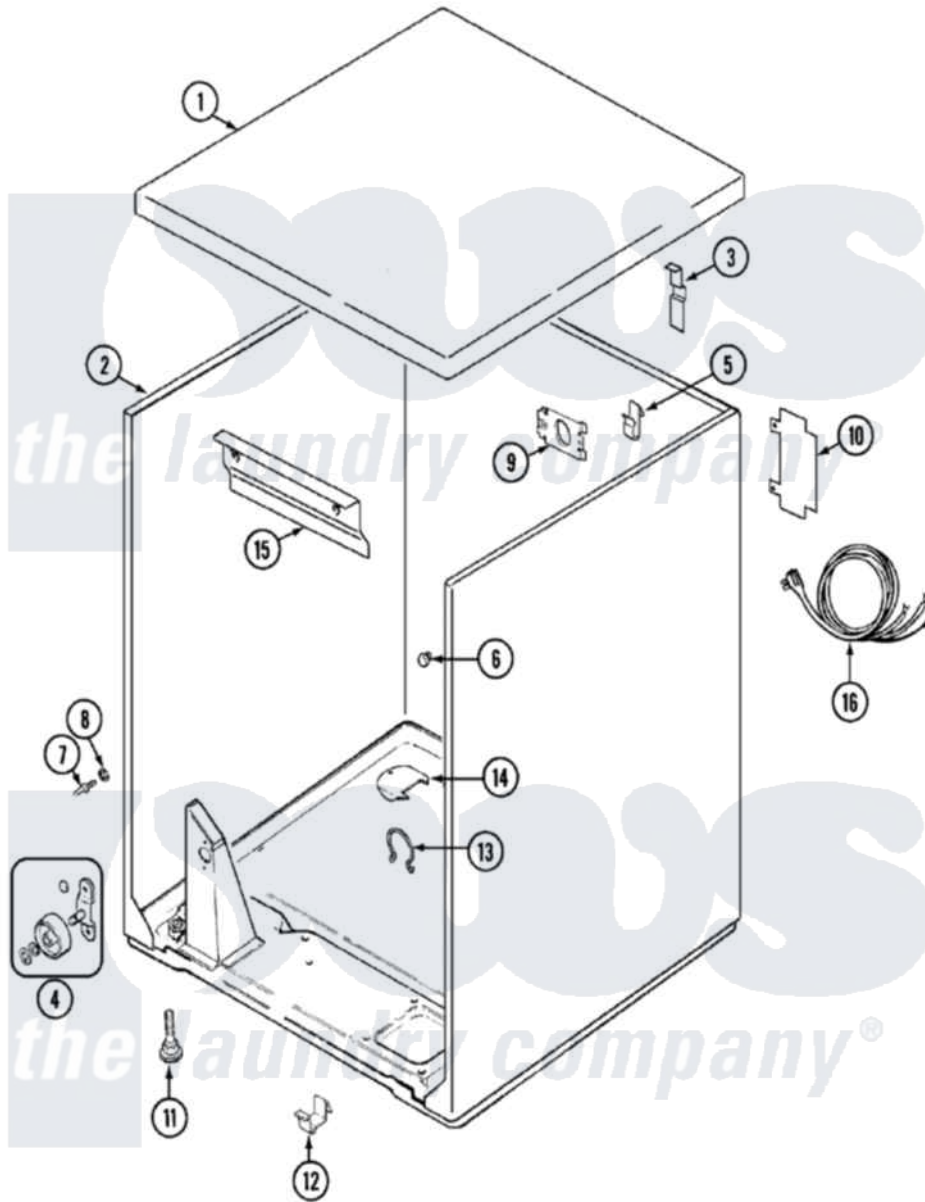

Maytag PYG3200AWW 01 - CABINET

Maytag Residential Maytag PYG3200AWW Dryer Parts Parts Diagram 01 - CABINET
 Click on the part number to view part

Item	Original Part Number	Replaced By	Status	Part Description
1	31001423			Top, Cabinet
2	53-2559	31001714		Cabinet And Base Assembly
3	63-5712			Hinge, Cabinet Top
"	25-3092	90767		Screw, 8A X 3/8 HeX Washer Head Tapping
4	LA-1007	12002126		Reinforcement Brace/Glide Kit
"	LA-1008			Rr Roller Kit
5	25-3034			Clip, Wiring
6	33-2653			Bumper, Cabinet
7	53-0643			Pin, Locator
8	53-0200			Sleeve, Locator Pin
"	25-0224	3400029		Nut, Adapter Plate
9	25-7828	489483		Screw 10-32 X 1/2
"	53-0135		Not Available	SUPPORT, POWER CORD
10	53-0284			Cover, Terminal
"	25-7857	90767		Screw, 8A X 3/8 HeX Washer Head Tapping

11	63-5519	Not Available	LEG, LEVELING
12	53-0120		Clip, Front Panel
13	25-7027	16515	Clip
14	53-1921		Shield, Wiring
"	25-7741	W10116760	Screw
16	63-6259	31001547	Cord, Power