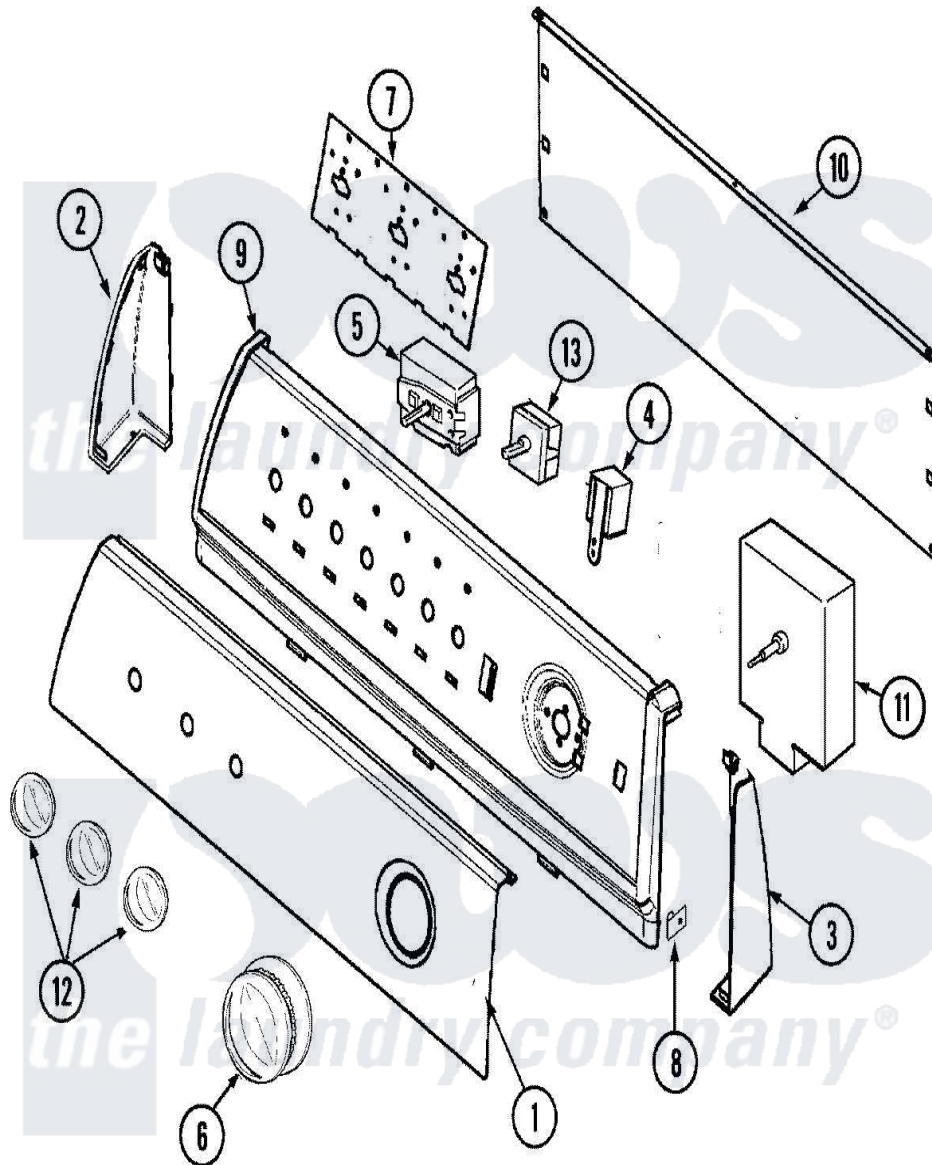

# Maytag PYG3200AWW 02 - CONTROL PANEL

Maytag [Residential Maytag PYG3200AWW Dryer Parts](#) Parts Diagram 02 - CONTROL PANEL  
 Click on the part number to view part

Item	Original Part Number	Replaced By	Status	Part Description
1	<a href="#">31001389</a>			Panel, Control
2	<a href="#">21001519</a>			Endcap
"	25-3092	<a href="#">90767</a>		Screw, 8A X 3/8 HeX Washer Head Tapping
3	<a href="#">21001523</a>			Endcap
"	25-3092	<a href="#">90767</a>		Screw, 8A X 3/8 HeX Washer Head Tapping
4	<a href="#">31001397</a>			Buzzer
5	25-3092	<a href="#">90767</a>		Screw, 8A X 3/8 HeX Washer Head Tapping
"	31001399	<a href="#">31001483</a>		Resistor Assembly Temperature
"	31001398	<a href="#">31001447</a>		Switch, Temperature
6	31001385	<a href="#">37001184</a>		Timer Knob And Skirt Assembly
7	<a href="#">21001603</a>			Shield, Control
"	<a href="#">31001193</a>			Pad, Shield
"	53-2504	<a href="#">31001193</a>		Pad, Shield

8	<a href="#">25-7851</a>		Speedclip, End Cap To Top
9	21001604	Not Available	FRAME, CONTROL PANEL (WHT)
10	<a href="#">25-3457</a>		Screw, Sems
"	25-3092	<a href="#">90767</a>	Screw, 8A X 3/8 HeX Washer Head Tapping
"	<a href="#">21001527</a>		Shield, Rear
11	25-3092	<a href="#">90767</a>	Screw, 8A X 3/8 HeX Washer Head Tapping
"	53-1815	<a href="#">31001513</a>	Timer
12	21001525	<a href="#">21002196</a>	Knob-Selector
13	<a href="#">31001190</a>		Switch, Two Position Rotary
"	25-3092	<a href="#">90767</a>	Screw, 8A X 3/8 HeX Washer Head Tapping
14	16008334	Not Available	MANUAL, SRVC DRYER-NO REFUND
"	<a href="#">31001458</a>		Manual, Use And Care
"	21001419	Not Available	MANUAL, LAUNDERING TIPS
"	<a href="#">16009627</a>		Manual, Use And Care
15	<a href="#">12002417</a>		Wire Kit