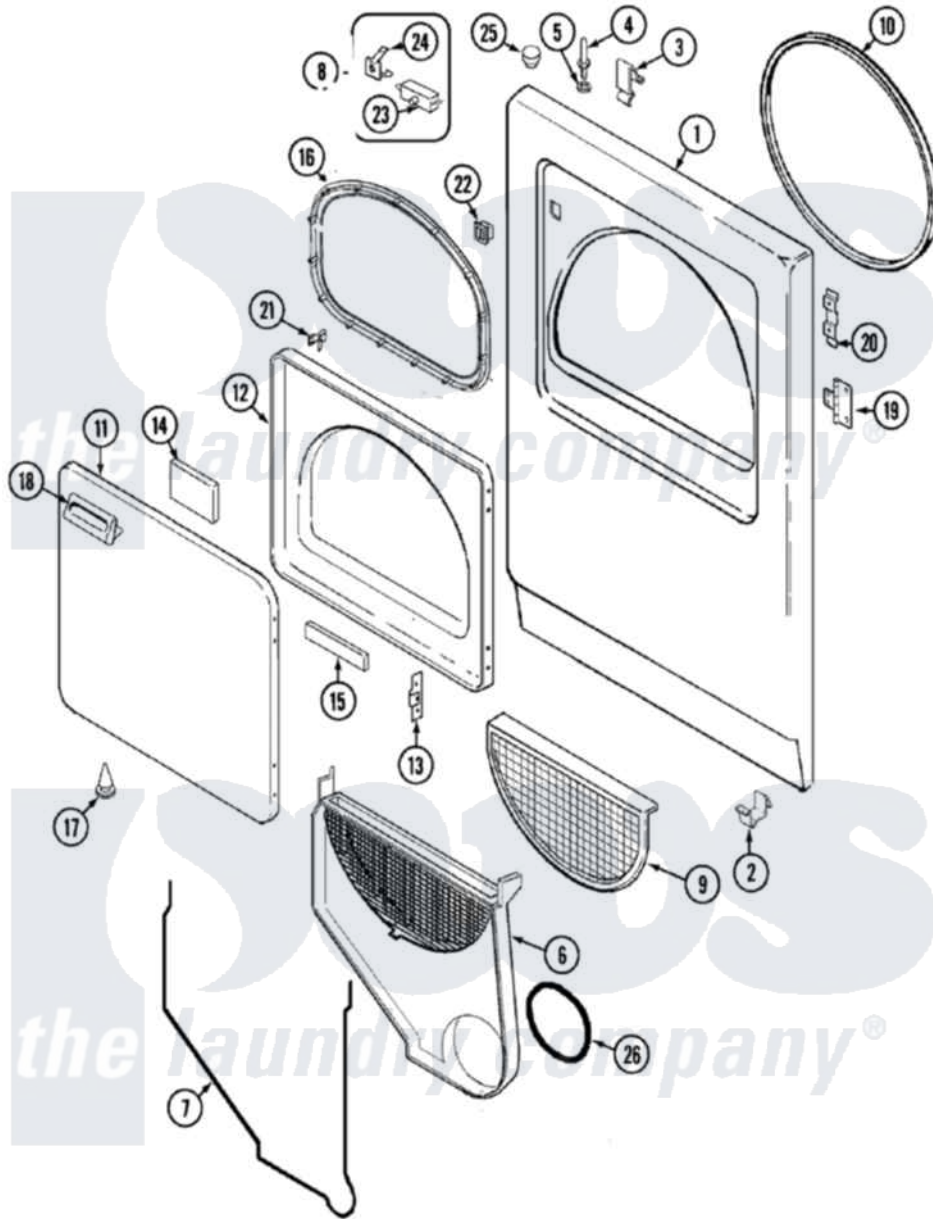

Maytag PYG3200AWW 03 - DOOR

Maytag Residential Maytag PYG3200AWW Dryer Parts Parts Diagram 03 - DOOR
 Click on the part number to view part

Item	Original Part Number	Replaced By	Status	Part Description
1	12001189	31001771		Panel, Front
2	53-0120			Clip, Front Panel
3	25-7220			Clip, Cabinet Top
4	53-0643			Pin, Locator
5	53-0200			Sleeve, Locator Pin
"	25-0224	3400029		Nut, Adapter Plate
6	12001324			Duct Kit, Collector
"	25-7810	415013-35		Screw
7	53-0204			Seal
8	LA-1005			Switch Kit
9	53-0918			Filter, Lint
10	53-0281	31001747		Seal Assembly
11	25-7770	3196169		Screw, Element
"	53-0154			Panel, Outer Door
12	53-0912		Not Available	PANEL, INNER DOOR (WHT)
13	53-0119			Clip, Hinge

14	21001281		Damper, Sound Pad
"	53-1490		Door Pad
15	53-1491		Door Pad
16	53-0648	31001529	Seal, Door
17	25-7889		Plug Button
18	25-7810	415013-35	Screw
"	53-0927		Handle, Door
19	25-7809		Screw, No.6-20 1/2 Flthd Torx
"	53-1492		Hinge, Dryer Door
20	53-0121	Not Available	TWIN NUT
21	53-2364	LA-1003	Door Catch Kit
"	LA-1003		Door Catch Kit
22	53-0187	LA-1003	Door Catch Kit
23	53-0148		Switch, Door
24	63-5990	31001319	Clip, Switch
25	33-2653		Bumper, Cabinet
26	53-0203	12001324	Duct Kit, Collector