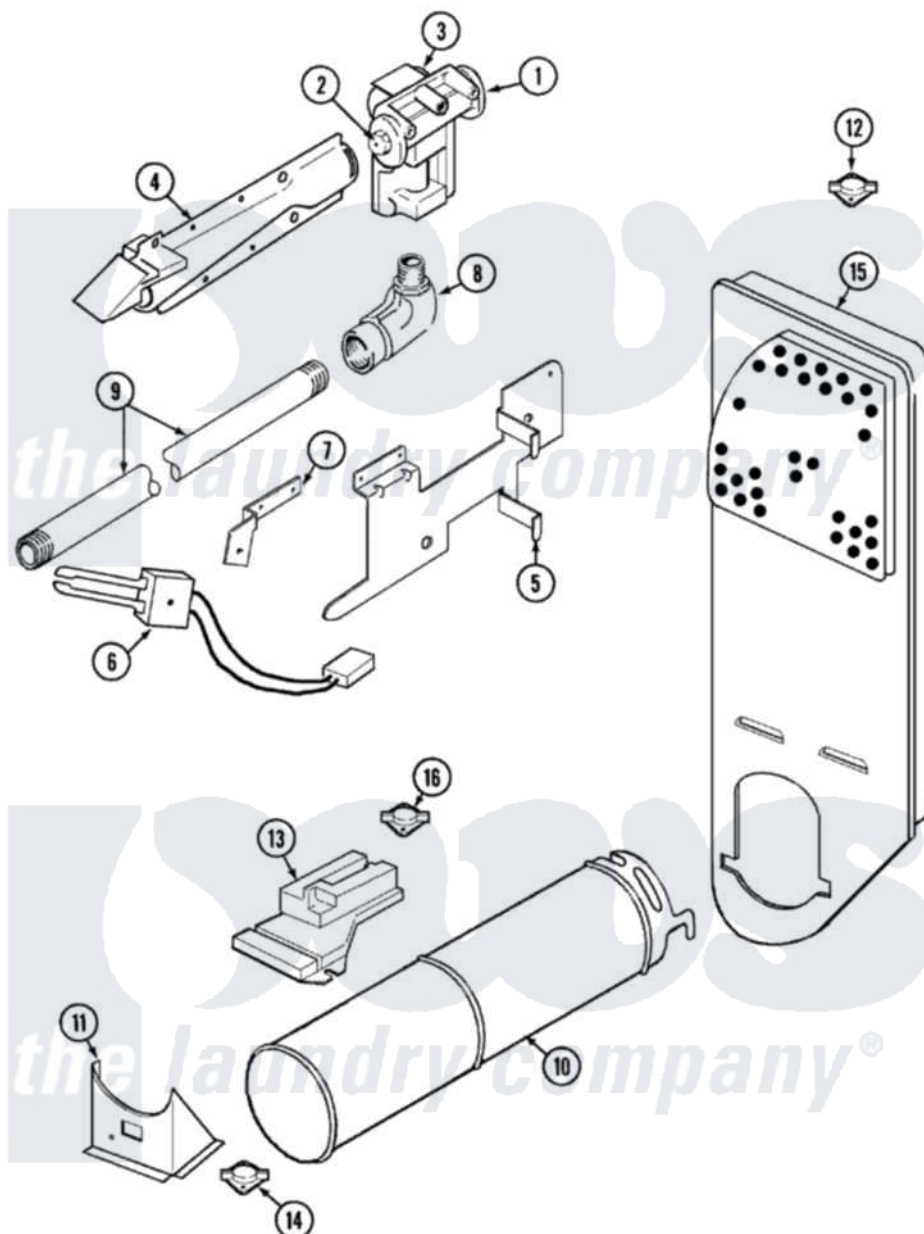

Maytag PYG3200AWW 04 - GAS CARRYING

Maytag Residential Maytag PYG3200AWW Dryer Parts Parts Diagram 04 - GAS CARRYING
 Click on the part number to view part

Item	Original Part Number	Replaced By	Status	Part Description
1	31001485			Valve, Gas
"	60-6846			Union Nut
"	31001368		Not Available	TAIL PIECE
2	63-3570			Burner Orifice
3	12001349	279834		Coil-Valve
4	63-6682	31001784		Burner
5	25-3034			Clip, Wiring
"	25-7741	W10116760		Screw
"	53-0140			Mtg Bracket
6	25-7744	8281196		Screw
"	53-0689	31001556		Igniter
7	25-2134	W10116760		Screw
"	53-0686		Not Available	BRACKET
8	33001842	3406051		Elbow Union Assembly
9	53-2362	31001777		Main Gas L
10	25-7741	W10116760		Screw

"	53-1884		Housing, Heater
11	53-2363		Support, Heater Housing
"	25-3092	90767	Screw, 8A X 3/8 HeX Washer Head Tapping
12	53-1096	LA-1053	Fuse Kit, Thermal
"	25-0168		Screw
13	63-5013	338906	Radiant, Sensor
"	25-2134	W10116760	Screw
14	LA-1053		Fuse Kit, Thermal
"	25-0168		Screw
15	53-1706		Inlet Air Duct Assembly
"	25-7741	W10116760	Screw
16	53-1096	LA-1053	Fuse Kit, Thermal
17	12001031		Conversion Kit
"	63-6766		Conversion Kit