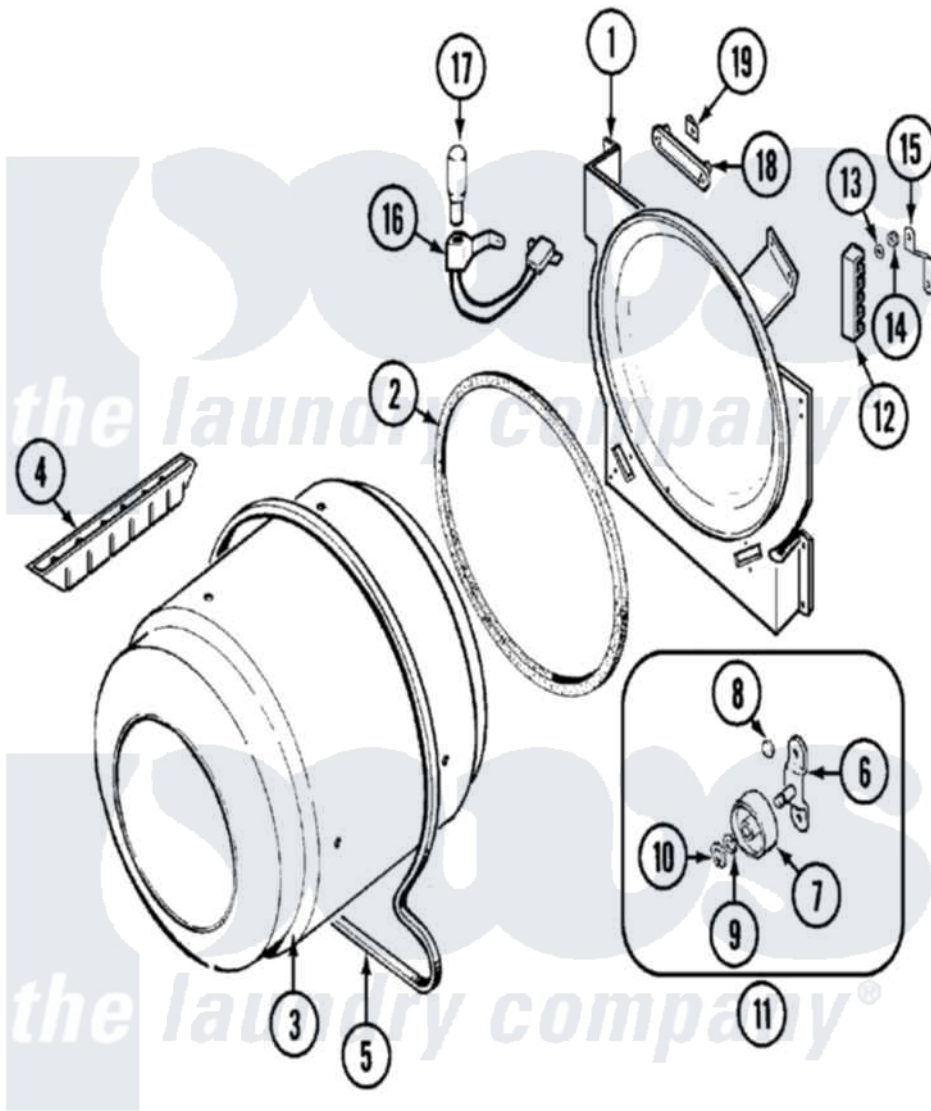

Maytag PYG3200AWW 06 - TUMBLER

Maytag Residential Maytag PYG3200AWW Dryer Parts Parts Diagram 06 - TUMBLER
 Click on the part number to view part

Item	Original Part Number	Replaced By	Status	Part Description
1	25-7733	681414		Screw, 10AB X 1/2
"	LA-1054			Dryer Bulkhead Kit
2	53-0281	31001747		Seal Assembly
3	53-1250			Cylinder
4	25-7759	3196164		Screw
"	Y02100002		Not Available	BAFFLE (WHT)
5	31531589	341241		Belt
6	25-7101	3351614		Screw, Gearcase Cover Mounting
"	53-0197			Support Assembly-Cylinder Rear
7	31001096			Roller
8	25-7813			Spacer
9	25-7814			Washer
10	25-7854			Ring, Retaining
11	LA-1008			Rr Roller Kit
16	53-1580			Receptacle Assembly

"	25-3457		Screw, Sems
17	53-0570	A3167501	Lamp Oven, Int.
18	53-0174		Lens, Bulb
19	25-3562	3195558	Nut