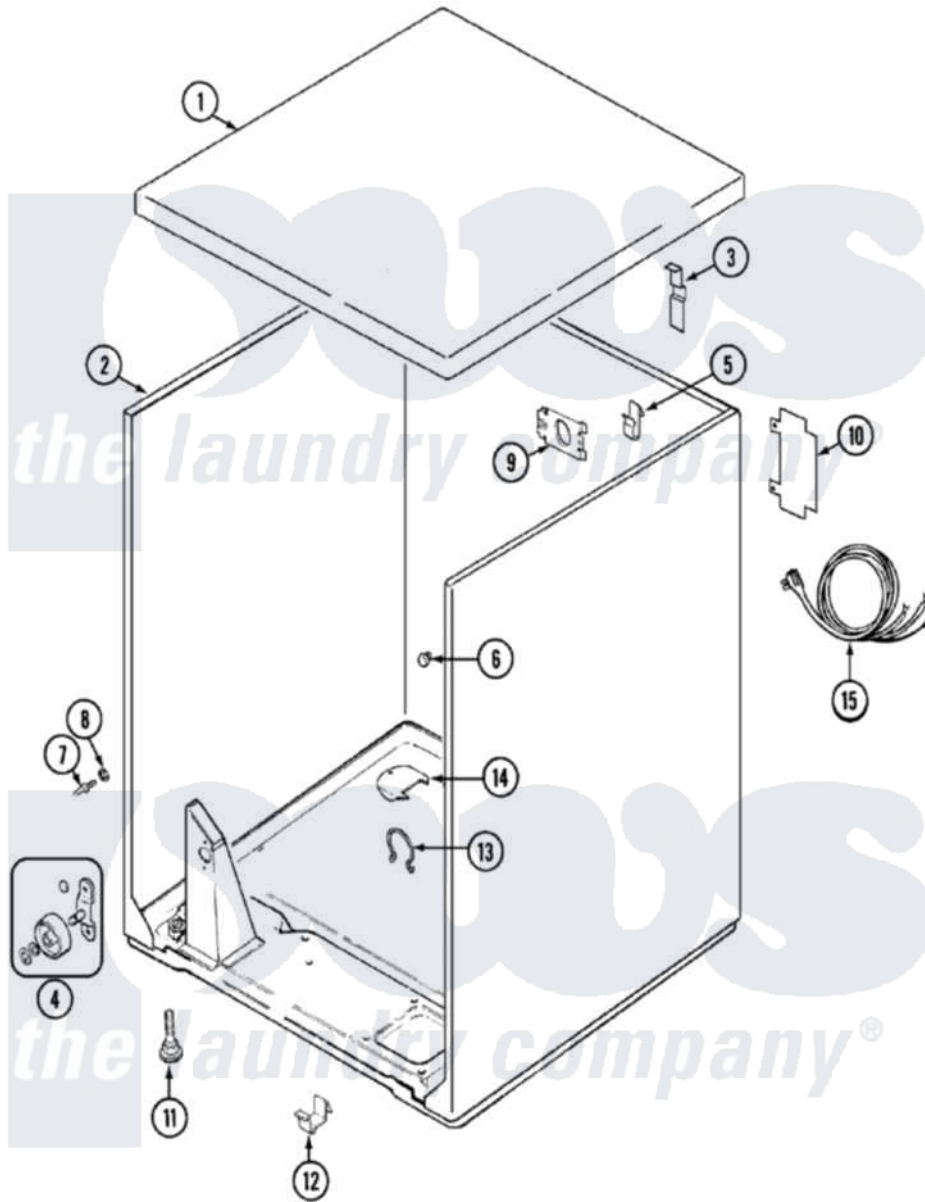

# Maytag PYG3250AWW 01 - CABINET

Maytag Residential Maytag PYG3250AWW Dryer Parts Parts Diagram 01 - CABINET  
 Click on the part number to view part

Item	Original Part Number	Replaced By	Status	Part Description
1	<a href="#">31001423</a>			Top, Cabinet
2	53-2559	<a href="#">31001714</a>		Cabinet And Base Assembly
3	<a href="#">63-5712</a>			Hinge, Cabinet Top
"	25-3092	<a href="#">90767</a>		Screw, 8A X 3/8 HeX Washer Head Tapping
4	LA-1007	<a href="#">12002126</a>		Reinforcement Brace/Glide Kit
"	<a href="#">LA-1008</a>			Rr Roller Kit
5	<a href="#">25-3034</a>			Clip, Wiring
6	<a href="#">33-2653</a>			Bumper, Cabinet
7	<a href="#">53-0643</a>			Pin, Locator
8	<a href="#">53-0200</a>			Sleeve, Locator Pin
"	25-0224	<a href="#">3400029</a>		Nut, Adapter Plate
9	25-7828	<a href="#">489483</a>		Screw 10-32 X 1/2
"	53-0135		Not Available	SUPPORT, POWER CORD
10	<a href="#">53-0284</a>			Cover, Terminal
"	25-7857	<a href="#">90767</a>		Screw, 8A X 3/8 HeX Washer Head Tapping

11	63-5519	Not Available	LEG, LEVELING
12	<a href="#">53-0120</a>		Clip, Front Panel
13	25-7027	<a href="#">16515</a>	Clip
14	<a href="#">53-1921</a>		Shield, Wiring
"	25-7741	<a href="#">W10116760</a>	Screw
15	63-6259	<a href="#">31001547</a>	Cord, Power