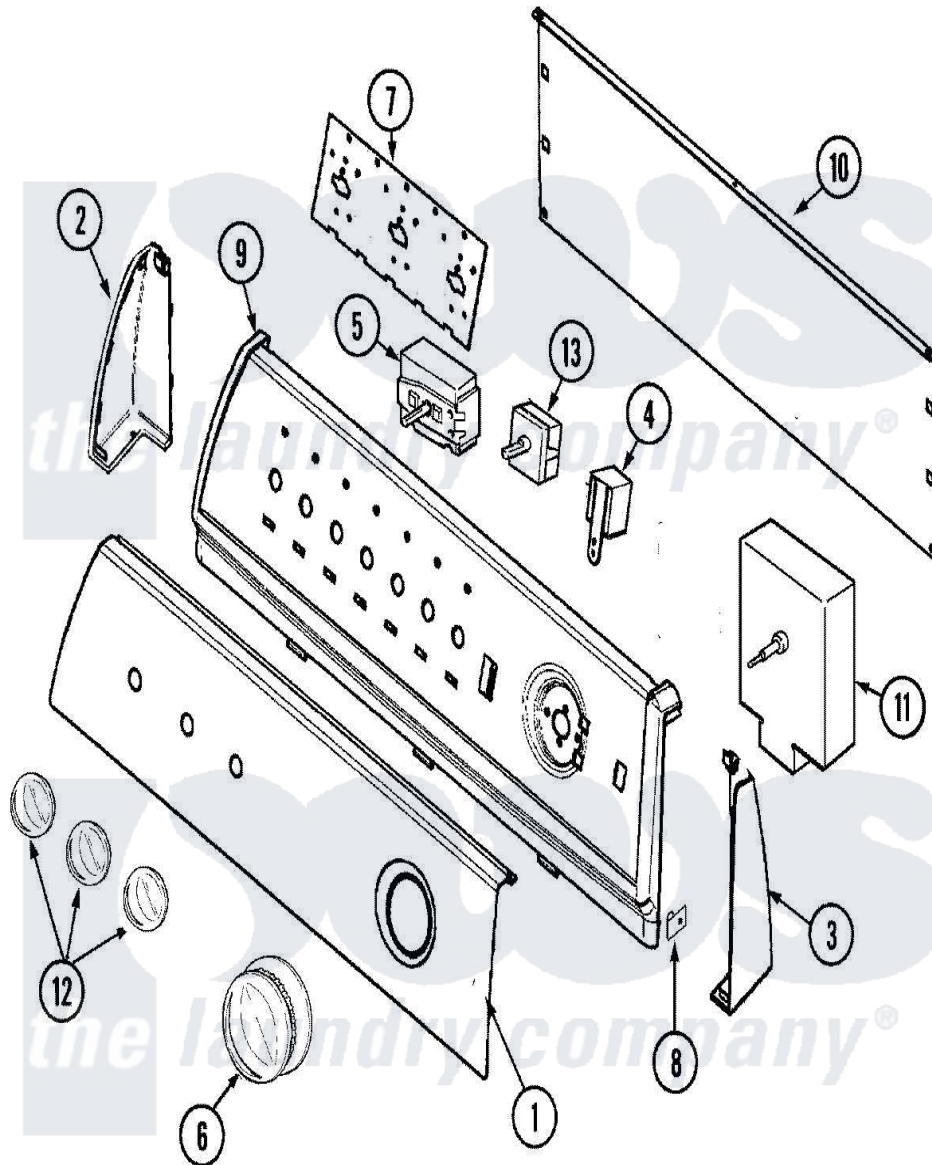

Maytag PYG3250AWW 02 - CONTROL PANEL

Maytag [Residential Maytag PYG3250AWW Dryer Parts](#) Parts Diagram 02 - CONTROL PANEL
 Click on the part number to view part

Item	Original Part Number	Replaced By	Status	Part Description
1	31001433			Panel, Control
2	25-3092	90767		Screw, 8A X 3/8 HeX Washer Head Tapping
"	21001641	21001519		Endcap
3	21001630	21001523		Endcap
"	25-3092	90767		Screw, 8A X 3/8 HeX Washer Head Tapping
4	31001397			Buzzer
5	25-3092	90767		Screw, 8A X 3/8 HeX Washer Head Tapping
"	31001398	31001447		Switch, Temperature
6	31001385	37001184		Timer Knob And Skirt Assembly
7	21001603			Shield, Control
"	53-2504	31001193		Pad, Shield
"	31001193			Pad, Shield
8	25-7851			Speedclip, End Cap To Top
9	21001640	21002005		Frame, Control Panel

10	25-3092	90767		Screw, 8A X 3/8 HeX Washer Head Tapping
"	25-3457			Screw, Sems
"	21001527			Shield, Rear
11	25-3092	90767		Screw, 8A X 3/8 HeX Washer Head Tapping
"	53-1815	31001513		Timer
12	21001525	21002196		Knob-Selector
13	31001190			Switch, Two Position Rotary
"	25-3092	90767		Screw, 8A X 3/8 HeX Washer Head Tapping
14	16000327		Not Available	GUIDE, QUICK REF. - MAYTAG
"	31001438		Not Available	MANUAL, USE & CARE
"	21001419		Not Available	MANUAL, LAUNDERING TIPS
15	12002417			Wire Kit