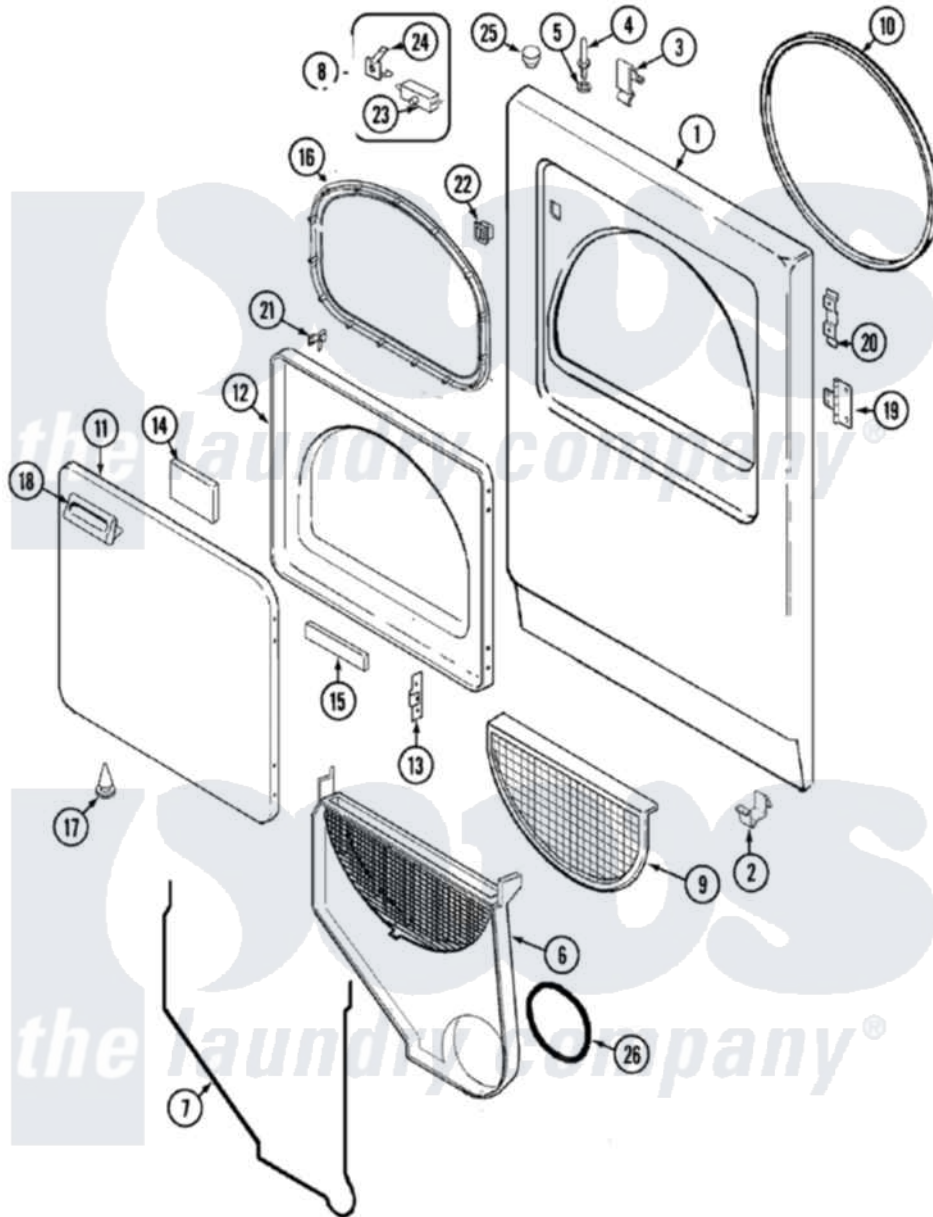

Maytag PYG3250AWW 03 - DOOR

Maytag [Residential Maytag PYG3250AWW Dryer Parts](#) Parts Diagram 03 - DOOR
 Click on the part number to view part

Item	Original Part Number	Replaced By	Status	Part Description
1	12001189	31001771		Panel, Front
2	53-0120			Clip, Front Panel
3	25-7220			Clip, Cabinet Top
4	53-0643			Pin, Locator
5	53-0200			Sleeve, Locator Pin
"	25-0224	3400029		Nut, Adapter Plate
6	12001324			Duct Kit, Collector
"	25-7810	415013-35		Screw
7	53-0204			Seal
8	LA-1005			Switch Kit
9	53-0918			Filter, Lint
10	53-0281	31001747		Seal Assembly
11	25-7770	3196169		Screw, Element
"	53-0154			Panel, Outer Door
12	53-0912		Not Available	PANEL, INNER DOOR (WHT)
13	53-0119			Clip, Hinge

14	21001281		Damper, Sound Pad
"	53-1490		Door Pad
15	53-1491		Door Pad
16	53-0648	31001529	Seal, Door
17	25-7889		Plug Button
18	25-7810	415013-35	Screw
"	53-0927		Handle, Door
19	25-7809		Screw, No.6-20 1/2 Flthd Torx
"	53-1492		Hinge, Dryer Door
20	53-0121	Not Available	TWIN NUT
21	53-2364	LA-1003	Door Catch Kit
"	LA-1003		Door Catch Kit
22	53-0187	LA-1003	Door Catch Kit
23	53-0148		Switch, Door
24	63-5990	31001319	Clip, Switch
25	33-2653		Bumper, Cabinet
26	53-0203	12001324	Duct Kit, Collector