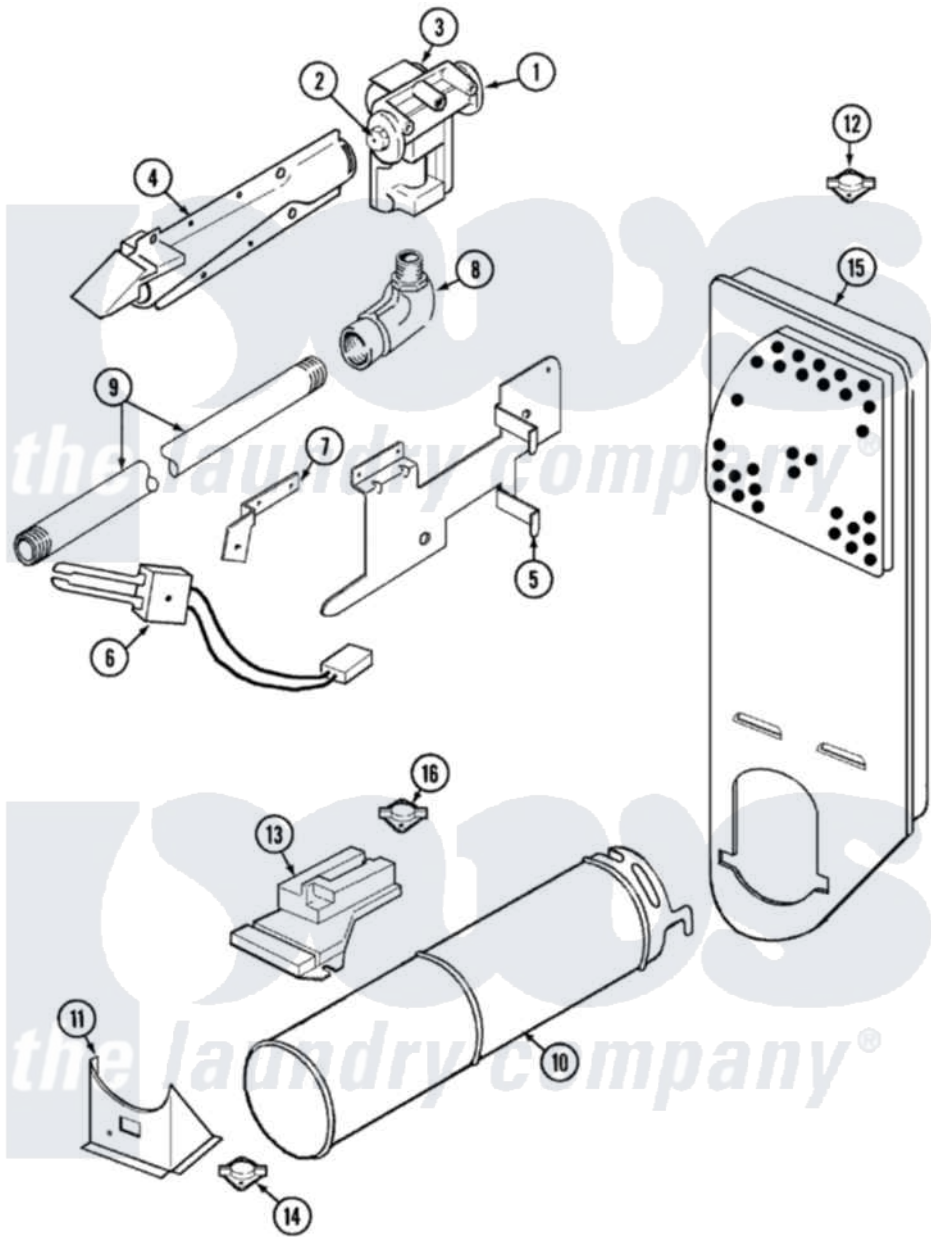

# Maytag PYG3250AWW 04 - GAS CARRYING

Maytag Residential Maytag PYG3250AWW Dryer Parts Parts Diagram 04 - GAS CARRYING  
 Click on the part number to view part

Item	Original Part Number	Replaced By	Status	Part Description
1	<a href="#">60-6846</a>			Union Nut
"	31001368		Not Available	TAIL PIECE
"	<a href="#">31001485</a>			Valve, Gas
2	<a href="#">63-3570</a>			Burner Orifice
3	63-6614	<a href="#">279834</a>		Coil-Valve
4	63-6682	<a href="#">31001784</a>		Burner
5	<a href="#">53-0140</a>			Mtg Bracket
"	<a href="#">25-3034</a>			Clip, Wiring
"	25-7741	<a href="#">W10116760</a>		Screw
6	25-7744	<a href="#">8281196</a>		Screw
"	53-0689	<a href="#">31001556</a>		Igniter
7	25-2134	<a href="#">W10116760</a>		Screw
"	53-0686		Not Available	BRACKET
8	33001842	<a href="#">3406051</a>		Elbow Union Assembly
9	53-2362	<a href="#">31001777</a>		Main Gas L
10	25-7741	<a href="#">W10116760</a>		Screw

"	<a href="#">53-1884</a>		Housing, Heater
11	25-3092	<a href="#">90767</a>	Screw, 8A X 3/8 HeX Washer Head Tapping
"	<a href="#">53-2363</a>		Support, Heater Housing
12	53-1096	<a href="#">LA-1053</a>	Fuse Kit, Thermal
"	<a href="#">25-0168</a>		Screw
13	63-5013	<a href="#">338906</a>	Radiant, Sensor
"	25-2134	<a href="#">W10116760</a>	Screw
14	<a href="#">LA-1053</a>		Fuse Kit, Thermal
"	<a href="#">25-0168</a>		Screw
15	<a href="#">53-1706</a>		Inlet Air Duct Assembly
"	25-7741	<a href="#">W10116760</a>	Screw
16	53-1096	<a href="#">LA-1053</a>	Fuse Kit, Thermal
17	<a href="#">12001031</a>		Conversion Kit
"	<a href="#">63-6766</a>		Conversion Kit