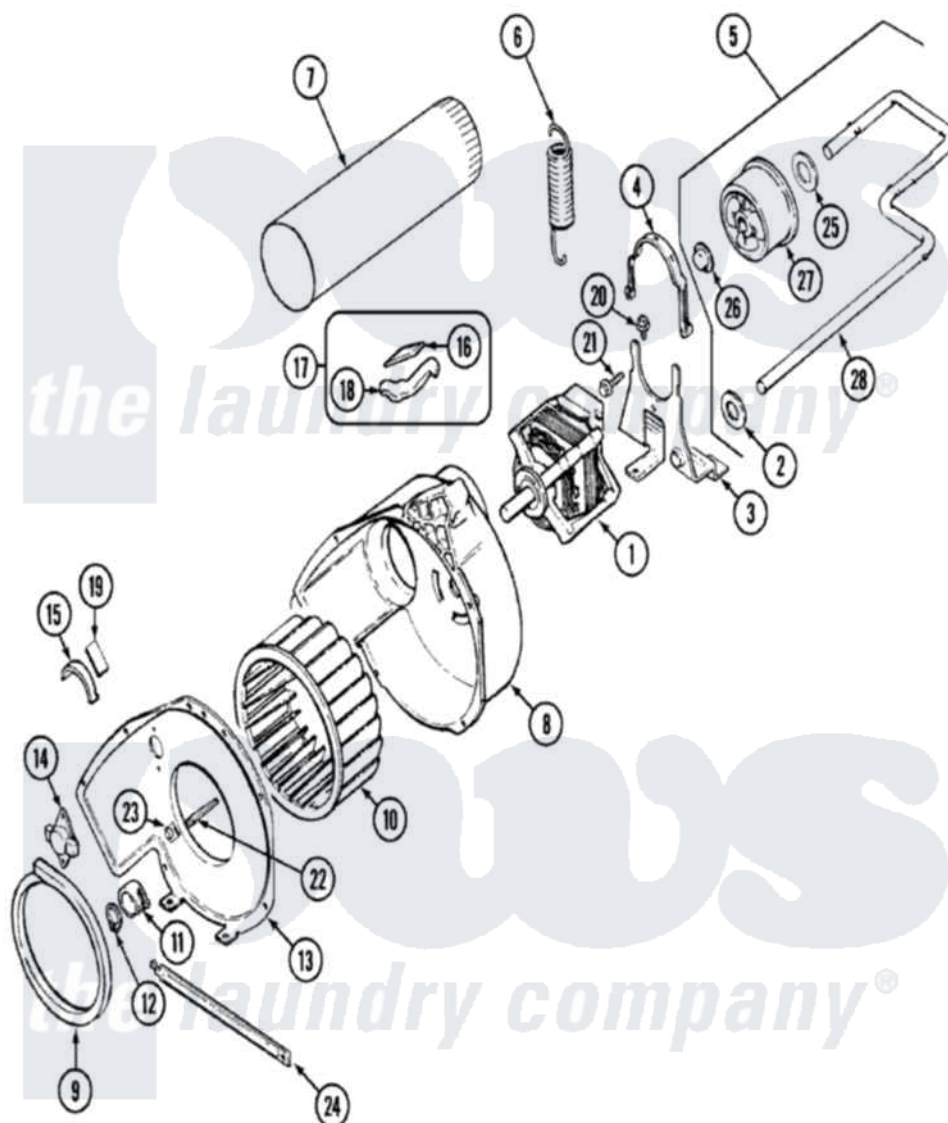

Maytag PYG3250AWW 05 - MOTOR & DRIVE

Maytag [Residential Maytag PYG3250AWW Dryer Parts](#) Parts Diagram 05 - MOTOR & DRIVE
 Click on the part number to view part

Item	Original Part Number	Replaced By	Status	Part Description
1	31001316	W10410996		Motor-Drve
"	53-0932	31001535		Pulley, Motor
2	25-7815			Washer
3	25-7732	681414		Screw, 10AB X 1/2
"	53-1932	31001570		Bracket, Motor
4	53-0214	660658		Clamp, Motor Mounting 343481 685441
5	53-2287			Idler Assembly
6	53-2209	31001465		Spring, Idler
7	25-2134	W10116760		Screw
"	53-0134			Duct, Exhaust
8	53-1801			Housing, Blower
9	53-0203	12001324		Duct Kit, Collector
10	31001317			Wheel, Blower
11	25-7823	312967		Clamp, Blower Housing
12	25-7855			Ring, Retaining
13	25-7435	33002917		Screw, No.10-16

"	53-1934		Cover, Blower Housing
14	31001088		Thermostat, Control
"	25-2134	W10116760	Screw
15	53-2273	31001470	Glide, Tumbler
16	53-0724	31001356	Pad, Glide
17	LA-1006		Glide Kit, Tumbler
18	53-2272	31001469	Glide, Tumbler
19	53-1684	31001356	Pad, Glide
20	25-7963	31001571	Screw, 10-24 x 0700 Hxwshrd Ty
21	25-7674		Screw
22	53-1026		Guide, Vane Inlet
23	25-3457		Screw, Sems
24	53-1625		Brace, Tumbler Support
25	25-7815		Washer
26	25-7957		Pushnut
27	53-1628	31001344	Pulley, Idler
28	53-2250	53-2287	Idler Assembly