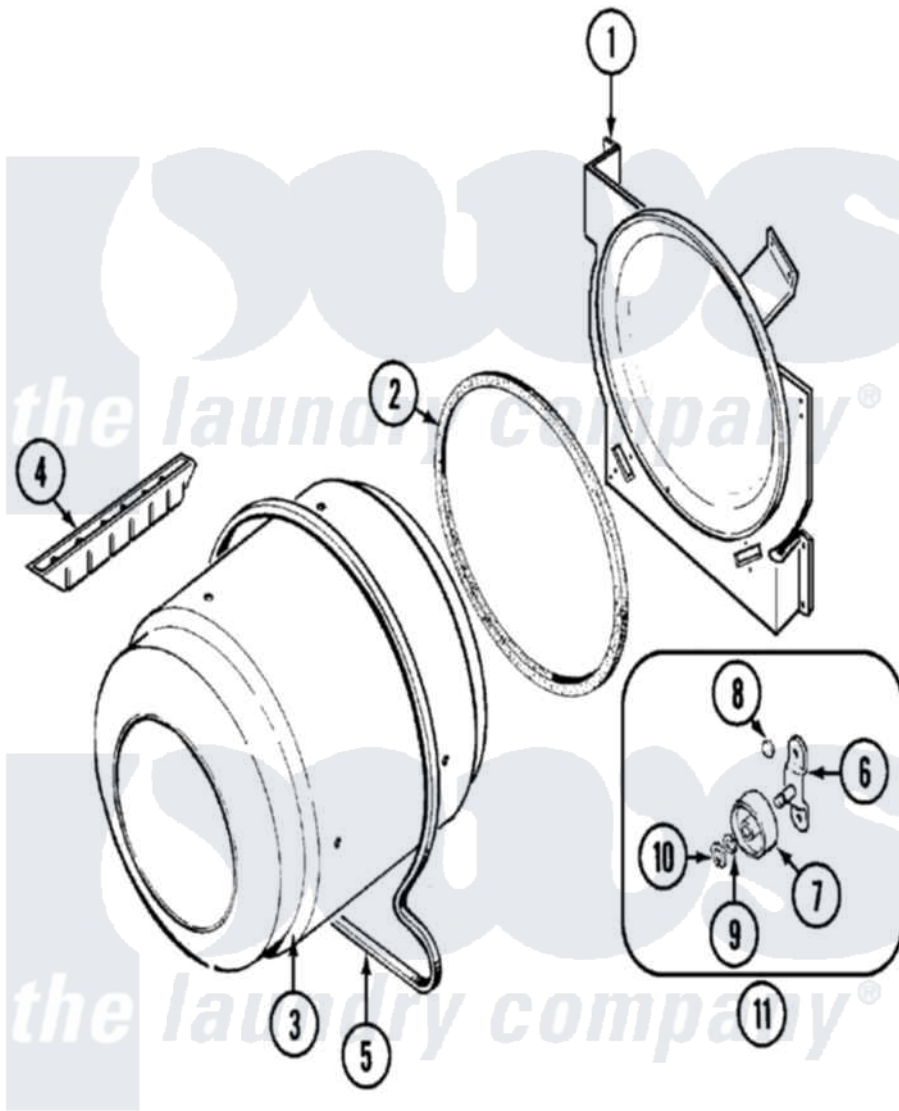

Maytag PYG3250AWW 06 - TUMBLER

Maytag Residential Maytag PYG3250AWW Dryer Parts Parts Diagram 06 - TUMBLER
 Click on the part number to view part

Item	Original Part Number	Replaced By	Status	Part Description
1	LA-1054			Dryer Bulkhead Kit
"	25-7733	681414		Screw, 10AB X 1/2
2	53-0281	31001747		Seal Assembly
3	53-1250			Cylinder
4	25-7759	3196164		Screw
"	Y02100002		Not Available	BAFFLE (WHT)
5	31531589	341241		Belt
6	53-0197			Support Assembly-Cylinder Rear
"	25-7101	3351614		Screw, Gearcase Cover Mounting
7	31001096			Roller
8	25-7813			Spacer
9	25-7814			Washer
10	25-7854			Ring, Retaining
11	LA-1008			Rr Roller Kit