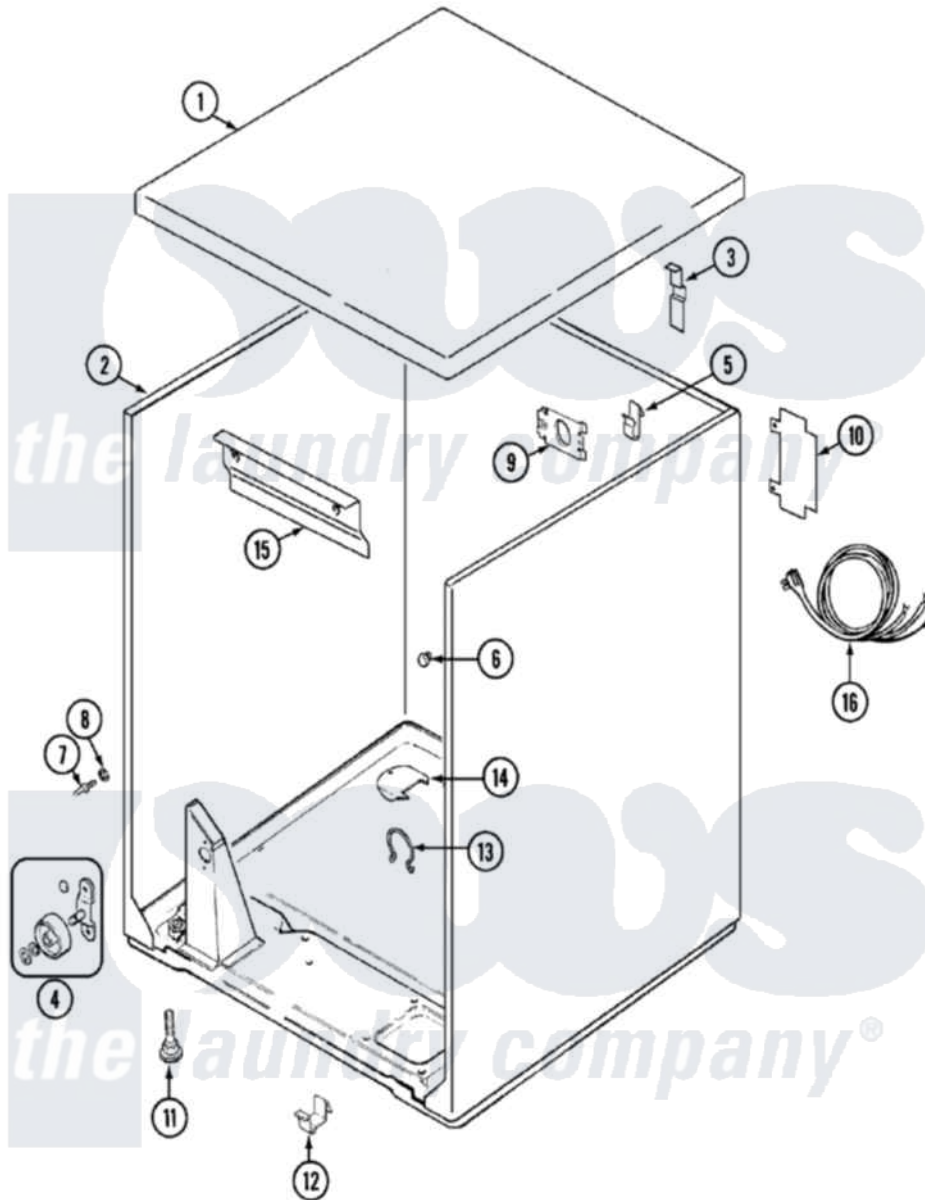

Maytag PYG3300AWW 01 - CABINET

Maytag Residential Maytag PYG3300AWW Dryer Parts Parts Diagram 01 - CABINET
 Click on the part number to view part

Item	Original Part Number	Replaced By	Status	Part Description
1	31001423			Top, Cabinet
2	53-2559	31001714		Cabinet And Base Assembly
3	63-5712			Hinge, Cabinet Top
"	25-3092	90767		Screw, 8A X 3/8 HeX Washer Head Tapping
4	LA-1007	12002126		Reinforcement Brace/Glide Kit
"	LA-1008			Rr Roller Kit
5	25-3034			Clip, Wiring
6	33-2653			Bumper, Cabinet
7	53-0643			Pin, Locator
8	53-0200			Sleeve, Locator Pin
"	25-0224	3400029		Nut, Adapter Plate
9	53-0135		Not Available	SUPPORT, POWER CORD
10	53-0284			Cover, Terminal
"	25-7857	90767		Screw, 8A X 3/8 HeX Washer Head Tapping
11	63-5519		Not Available	LEG, LEVELING

12	53-0120		Clip, Front Panel
13	25-7027	16515	Clip
14	25-7741	W10116760	Screw
16	63-6259	31001547	Cord, Power