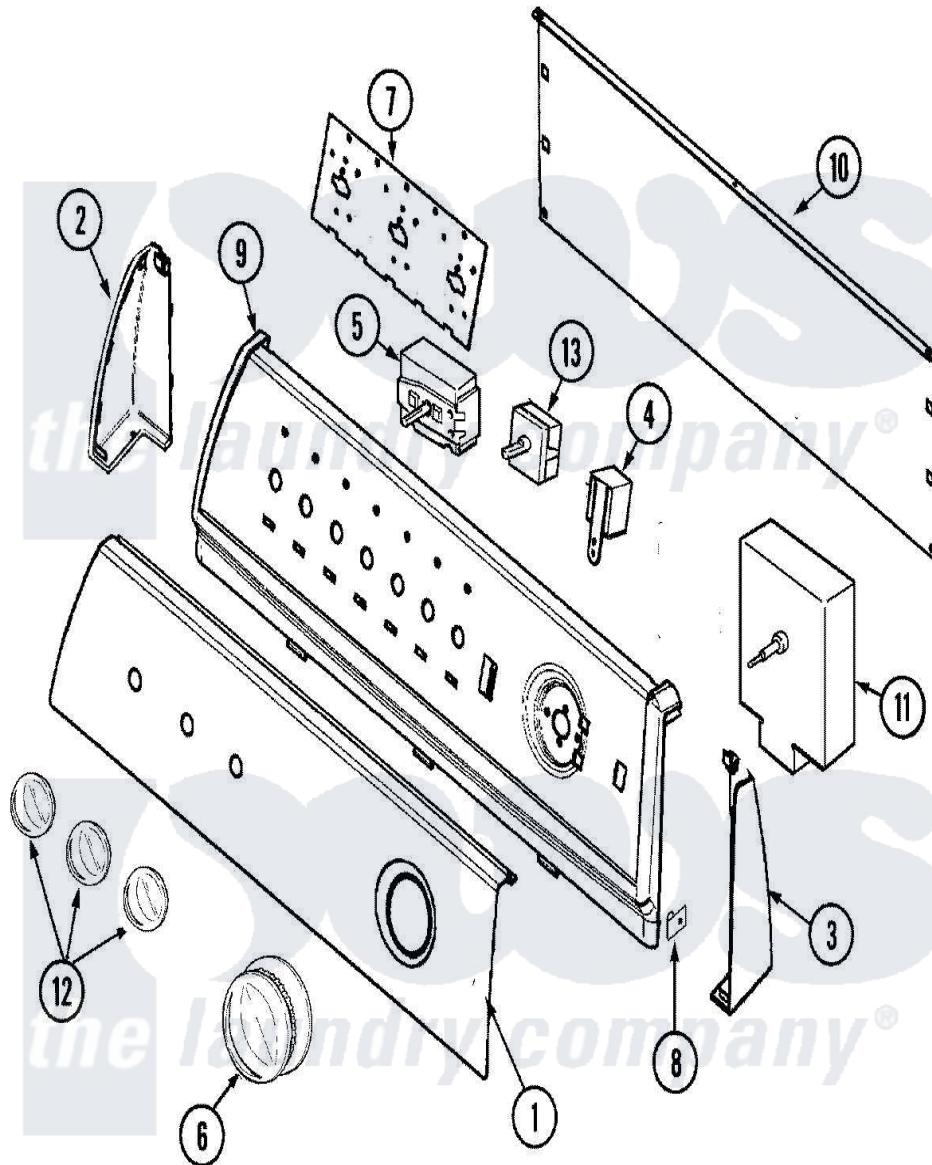

Maytag PYG3300AWW 02 - CONTROL PANEL

Maytag [Residential Maytag PYG3300AWW Dryer Parts](#) Parts Diagram 02 - CONTROL PANEL
 Click on the part number to view part

Item	Original Part Number	Replaced By	Status	Part Description
1	31001464			Panel, Control
2	21001519			Endcap
"	25-3092	90767		Screw, 8A X 3/8 HeX Washer Head Tapping
3	21001523			Endcap
"	25-3092	90767		Screw, 8A X 3/8 HeX Washer Head Tapping
4	31001397			Buzzer
5	31001399	31001483		Resistor Assembly Temperature
"	31001398	31001447		Switch, Temperature
"	25-3092	90767		Screw, 8A X 3/8 HeX Washer Head Tapping
6	31001385	37001184		Timer Knob And Skirt Assembly
7	21001603			Shield, Control
"	31001193			Pad, Shield
"	53-2504	31001193		Pad, Shield

8	25-7851		Speedclip, End Cap To Top
9	21001604	Not Available	FRAME, CONTROL PANEL (WHT)
10	25-3457		Screw, Sems
"	21001527		Shield, Rear
"	25-3092	90767	Screw, 8A X 3/8 HeX Washer Head Tapping
11	25-3092	90767	Screw, 8A X 3/8 HeX Washer Head Tapping
"	53-1815	31001513	Timer
12	21001525	21002196	Knob-Selector
13	31001190		Switch, Two Position Rotary
"	25-3092	90767	Screw, 8A X 3/8 HeX Washer Head Tapping
14	16008334	Not Available	MANUAL, SRVC DRYER-NO REFUND
"	21001419	Not Available	MANUAL, LAUNDERING TIPS
15	12002417		Wire Kit