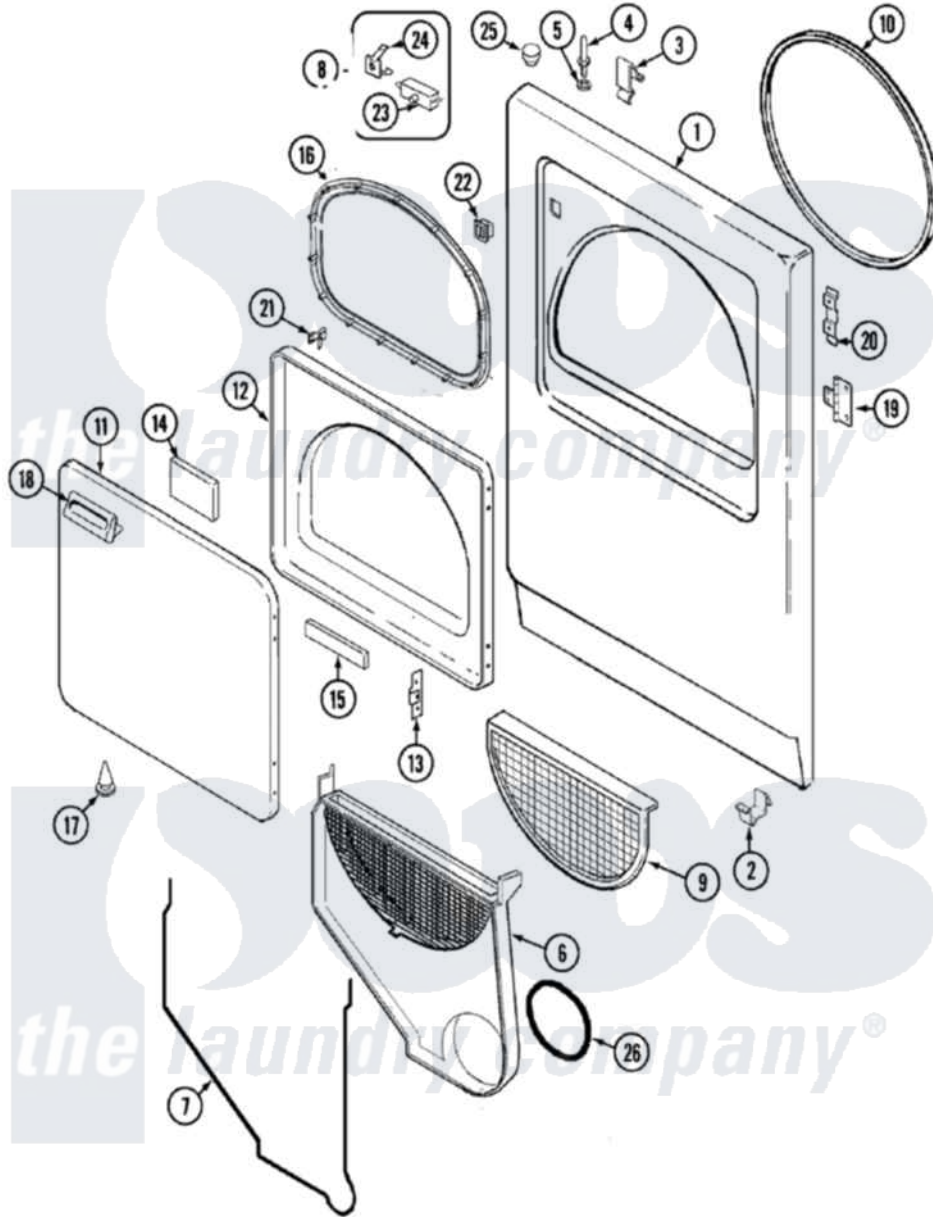

Maytag PYG3300AWW 03 - DOOR

Maytag Residential Maytag PYG3300AWW Dryer Parts Parts Diagram 03 - DOOR
 Click on the part number to view part

Item	Original Part Number	Replaced By	Status	Part Description
1	12001189	31001771		Panel, Front
2	53-0120			Clip, Front Panel
3	25-7220			Clip, Cabinet Top
4	53-0643			Pin, Locator
5	53-0200			Sleeve, Locator Pin
"	25-0224	3400029		Nut, Adapter Plate
6	12001324			Duct Kit, Collector
"	25-7810	415013-35		Screw
7	53-0204			Seal
8	LA-1005			Switch Kit
9	53-0918			Filter, Lint
10	53-0281	31001747		Seal Assembly
11	25-7770	3196169		Screw, Element
"	53-0154			Panel, Outer Door
12	53-0912		Not Available	PANEL, INNER DOOR (WHT)
13	53-0119			Clip, Hinge

14	21001281		Damper, Sound Pad
"	53-1490		Door Pad
15	53-1491		Door Pad
16	53-0648	31001529	Seal, Door
17	25-7889		Plug Button
18	25-7810	415013-35	Screw
"	53-0927		Handle, Door
19	25-7809		Screw, No.6-20 1/2 Flthd Torx
"	53-1492		Hinge, Dryer Door
20	53-0121	Not Available	TWIN NUT
21	53-2364	LA-1003	Door Catch Kit
"	LA-1003		Door Catch Kit
22	53-0187	LA-1003	Door Catch Kit
23	53-0148		Switch, Door
24	63-5990	31001319	Clip, Switch
25	33-2653		Bumper, Cabinet
26	53-0203	12001324	Duct Kit, Collector