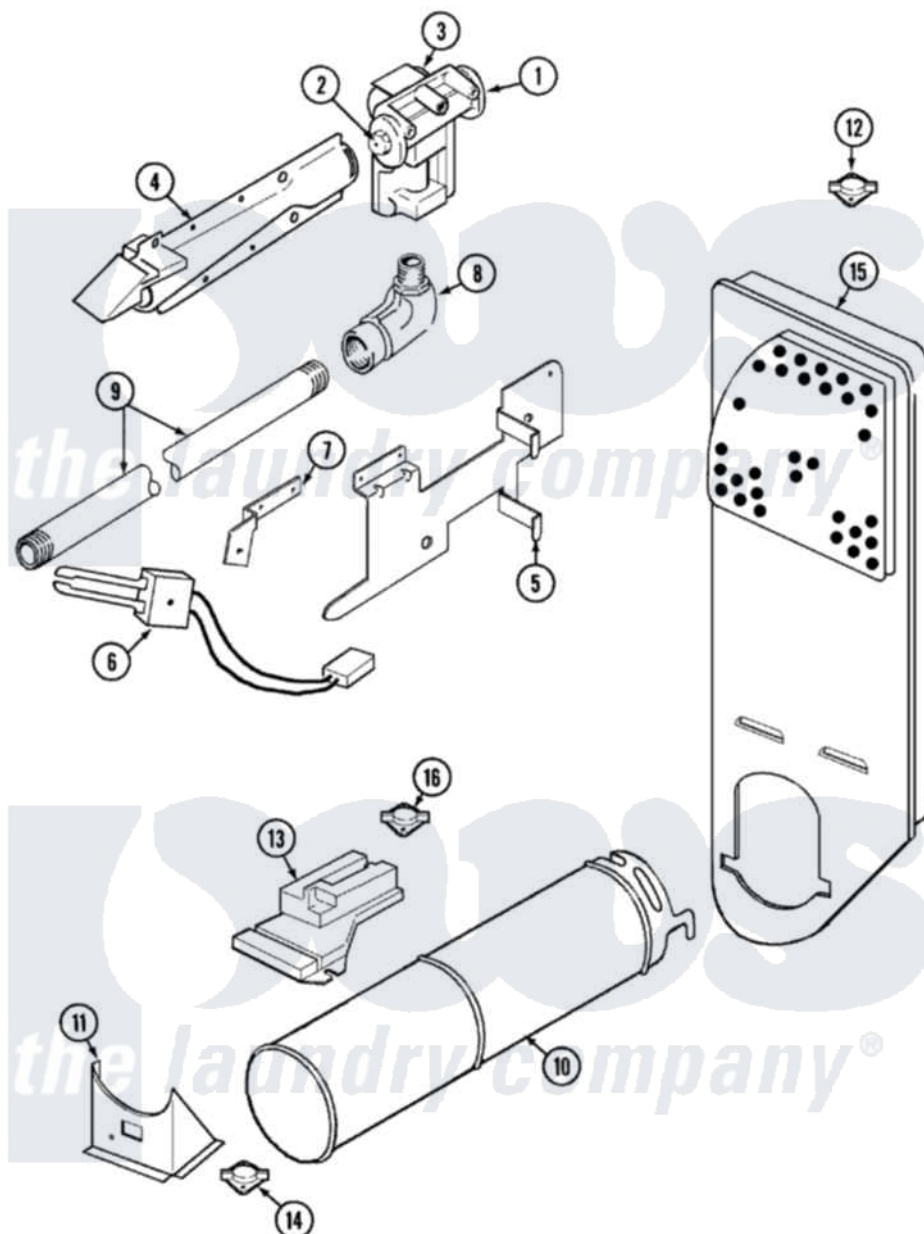

Maytag PYG3300AWW 04 - GAS CARRYING

Maytag Residential Maytag PYG3300AWW Dryer Parts Parts Diagram 04 - GAS CARRYING
 Click on the part number to view part

Item	Original Part Number	Replaced By	Status	Part Description
1	31001485			Valve, Gas
"	60-6846			Union Nut
"	31001368		Not Available	TAIL PIECE
2	63-3570			Burner Orifice
3	12001349	279834		Coil-Valve
4	63-6682	31001784		Burner
5	25-3034			Clip, Wiring
"	25-7741	W10116760		Screw
"	53-0140			Mtg Bracket
6	25-7744	8281196		Screw
"	53-0689	31001556		Igniter
7	25-2134	W10116760		Screw
"	53-0686		Not Available	BRACKET
8	33001842	3406051		Elbow Union Assembly
9	53-2362	31001777		Main Gas L
10	25-7741	W10116760		Screw

"	53-1884		Housing, Heater
11	53-2363		Support, Heater Housing
"	25-3092	90767	Screw, 8A X 3/8 HeX Washer Head Tapping
12	53-1096	LA-1053	Fuse Kit, Thermal
"	25-0168		Screw
13	63-5013	338906	Radiant, Sensor
"	25-2134	W10116760	Screw
14	LA-1053		Fuse Kit, Thermal
"	25-0168		Screw
15	53-1706		Inlet Air Duct Assembly
"	25-7741	W10116760	Screw
16	53-1096	LA-1053	Fuse Kit, Thermal
17	12001031		Conversion Kit
"	63-6766		Conversion Kit