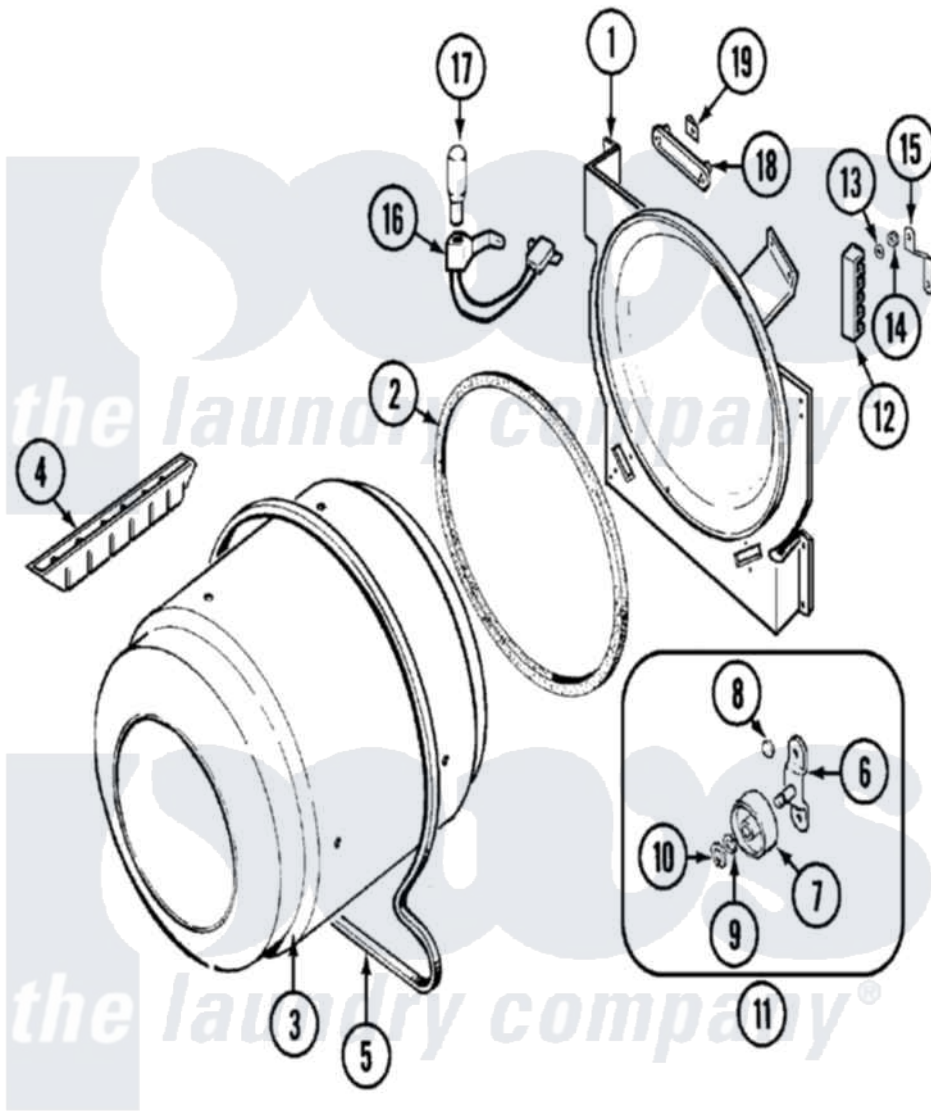

Maytag PYG3300AWW 06 - TUMBLER

Maytag Residential Maytag PYG3300AWW Dryer Parts Parts Diagram 06 - TUMBLER
 Click on the part number to view part

Item	Original Part Number	Replaced By	Status	Part Description
1	25-7733	681414		Screw, 10AB X 1/2
"	LA-1054			Dryer Bulkhead Kit
2	53-0281	31001747		Seal Assembly
3	53-1250			Cylinder
4	25-7759	3196164		Screw
"	Y02100002		Not Available	BAFFLE (WHT)
5	31531589	341241		Belt
6	25-7101	3351614		Screw, Gearcase Cover Mounting
"	53-0197			Support Assembly-Cylinder Rear
7	31001096			Roller
8	25-7813			Spacer
9	25-7814			Washer
10	25-7854			Ring, Retaining
11	LA-1008			Rr Roller Kit
16	53-1580			Receptacle Assembly

"	25-3457		Screw, Sems
17	53-0570	A3167501	Lamp Oven, Int.
18	53-0174		Lens, Bulb
19	25-3562	3195558	Nut