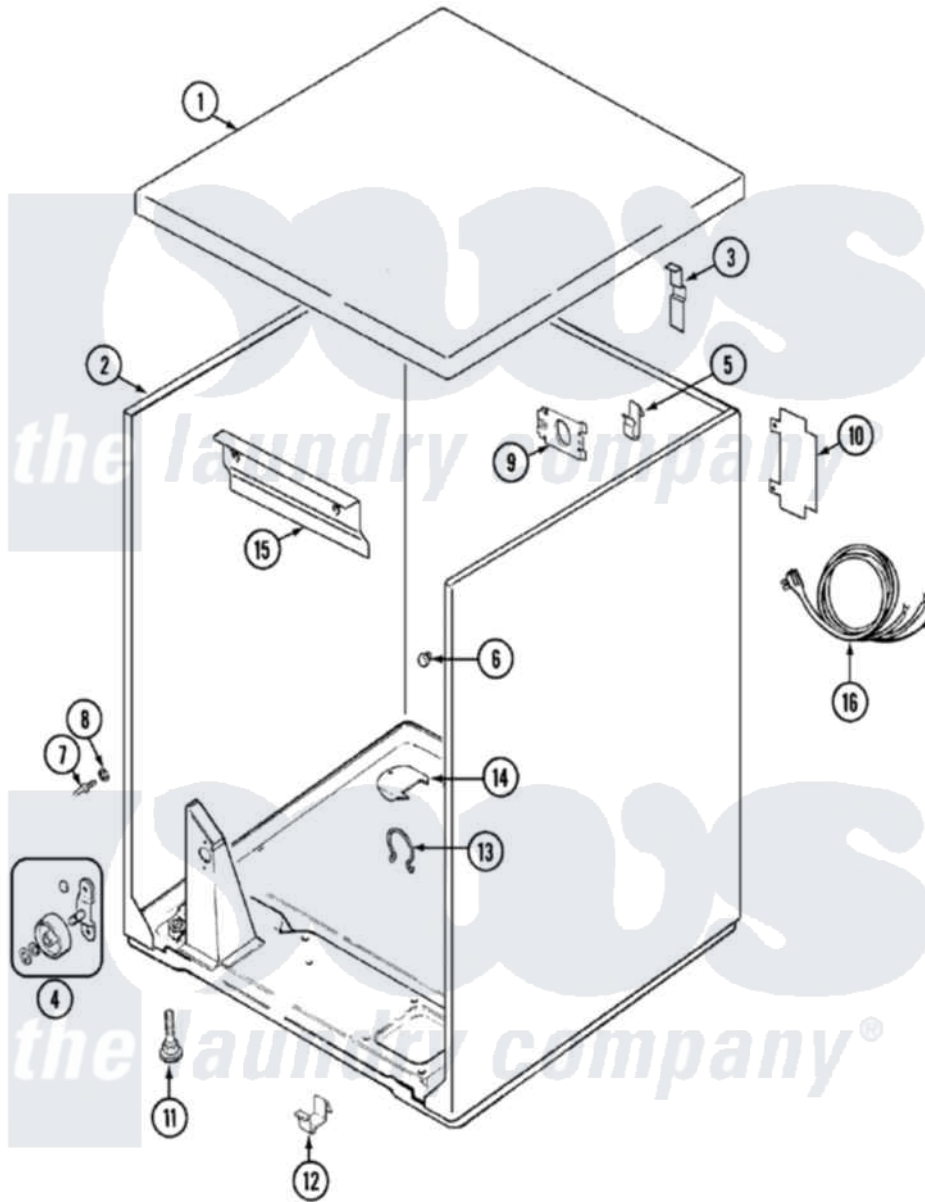

Maytag PYG3360AWW 01 - CABINET

Maytag Residential Maytag PYG3360AWW Dryer Parts Parts Diagram 01 - CABINET
 Click on the part number to view part

Item	Original Part Number	Replaced By	Status	Part Description
1	31001220			Damper, Cabinet
"	31001423			Top, Cabinet
2	53-2559	31001714		Cabinet And Base Assembly
3	25-3092	90767		Screw, 8A X 3/8 HeX Washer Head Tapping
"	63-5712			Hinge, Cabinet Top
4	LA-1007	12002126		Reinforcement Brace/Glide Kit
"	LA-1008			Rr Roller Kit
5	25-3034			Clip, Wiring
6	33-2653			Bumper, Cabinet
7	53-0643			Pin, Locator
8	53-0200			Sleeve, Locator Pin
"	25-0224	3400029		Nut, Adapter Plate
9	25-7828	489483		Screw 10-32 X 1/2
"	53-0135		Not Available	SUPPORT, POWER CORD
10	53-0284			Cover, Terminal
				Screw, 8A X 3/8 HeX Washer

"	25-7857	90767	Screw, on a 3/8 inch washer Head Tapping
11	63-5834	Not Available	LEG, LEVELING
12	53-0120		Clip, Front Panel
13	25-7027	16515	Clip
14	53-1921		Shield, Wiring
"	25-7741	W10116760	Screw
16	63-6259	31001547	Cord, Power