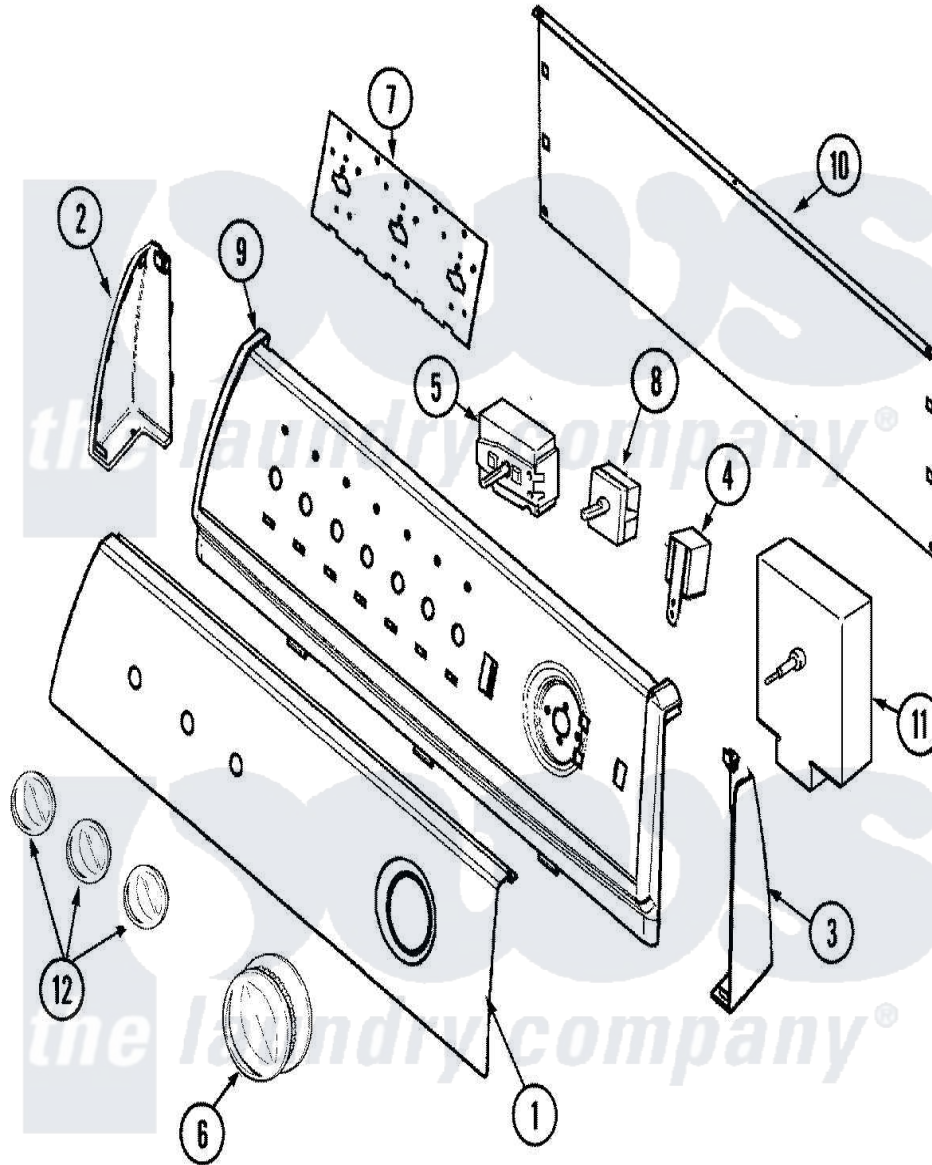

# Maytag PYG3360AWW 02 - CONTROL PANEL

Maytag [Residential Maytag PYG3360AWW Dryer Parts](#) Parts Diagram 02 - CONTROL PANEL  
 Click on the part number to view part

Item	Original Part Number	Replaced By	Status	Part Description
1	<a href="#">31001464</a>			Panel, Control
2	25-3092	<a href="#">90767</a>		Screw, 8A X 3/8 HeX Washer Head Tapping
"	<a href="#">21001519</a>			Endcap
3	<a href="#">21001523</a>			Endcap
"	25-3092	<a href="#">90767</a>		Screw, 8A X 3/8 HeX Washer Head Tapping
4	<a href="#">31001397</a>			Buzzer
5	31001398	<a href="#">31001447</a>		Switch, Temperature
"	25-3092	<a href="#">90767</a>		Screw, 8A X 3/8 HeX Washer Head Tapping
"	<a href="#">31001704</a>			Resistor Assembly Temperature
6	31001385	<a href="#">37001184</a>		Timer Knob And Skirt Assembly
7	<a href="#">31001193</a>			Pad, Shield
"	53-2504	<a href="#">31001193</a>		Pad, Shield
"	<a href="#">21001603</a>			Shield, Control

8	<a href="#">31001190</a>		Switch, Two Position Rotary
"	25-3092	<a href="#">90767</a>	Screw, 8A X 3/8 HeX Washer Head Tapping
9	21001604	Not Available	FRAME, CONTROL PANEL (WHT)
10	<a href="#">21001527</a>		Shield, Rear
"	25-3092	<a href="#">90767</a>	Screw, 8A X 3/8 HeX Washer Head Tapping
"	<a href="#">25-3457</a>		Screw, Sems
11	53-1815	<a href="#">31001513</a>	Timer
"	25-3092	<a href="#">90767</a>	Screw, 8A X 3/8 HeX Washer Head Tapping
12	21001525	<a href="#">21002196</a>	Knob-Selector