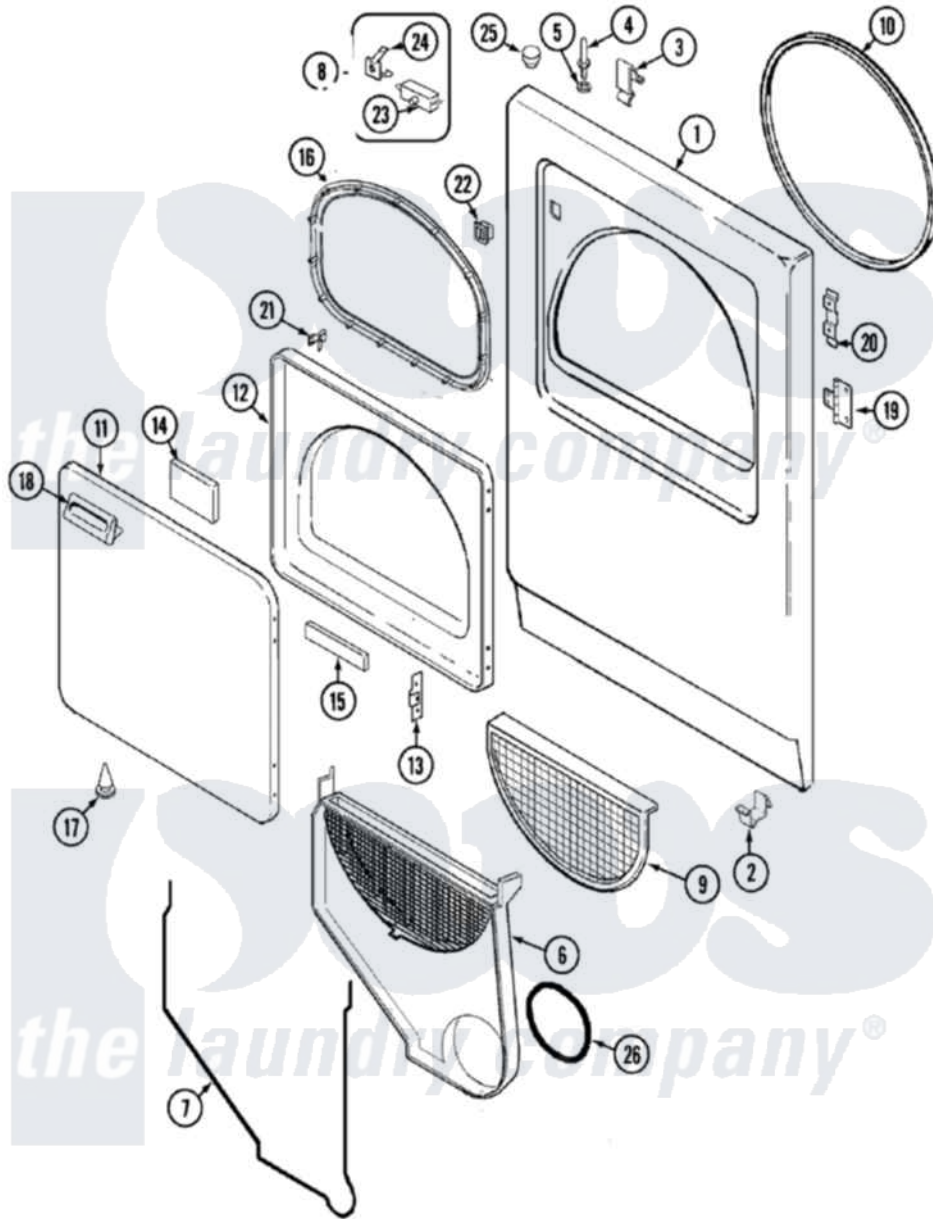

Maytag PYG3360AWW 03 - DOOR

Maytag [Residential Maytag PYG3360AWW Dryer Parts](#) Parts Diagram 03 - DOOR
 Click on the part number to view part

Item	Original Part Number	Replaced By	Status	Part Description
1	53-0726	31001771		Panel, Front
2	53-0120			Clip, Front Panel
3	25-7220			Clip, Cabinet Top
4	53-0643			Pin, Locator
5	25-0224	3400029		Nut, Adapter Plate
6	12001324			Duct Kit, Collector
"	25-7810	415013-35		Screw
7	53-0204			Seal
8	LA-1005			Switch Kit
9	53-0918			Filter, Lint
10	53-0281	31001747		Seal Assembly
11	53-0154			Panel, Outer Door
"	25-7770	3196169		Screw, Element
12	53-0912		Not Available	PANEL, INNER DOOR (WHT)
13	53-0119			Clip, Hinge
14	53-1490			Door Pad

15	53-1491		Door Pad
16	53-0648	31001529	Seal, Door
17	25-7889		Plug Button
18	53-0927		Handle, Door
"	25-7810	415013-35	Screw
19	53-1492		Hinge, Dryer Door
"	25-7809		Screw, No.6-20 1/2 Flthd Torx
20	53-0121	Not Available	TWIN NUT
21	LA-1003		Door Catch Kit
"	53-2364	LA-1003	Door Catch Kit
22	53-0187	LA-1003	Door Catch Kit
23	53-0148		Switch, Door
24	31001319		Clip, Switch
25	33-2653		Bumper, Cabinet
26	53-0203	12001324	Duct Kit, Collector