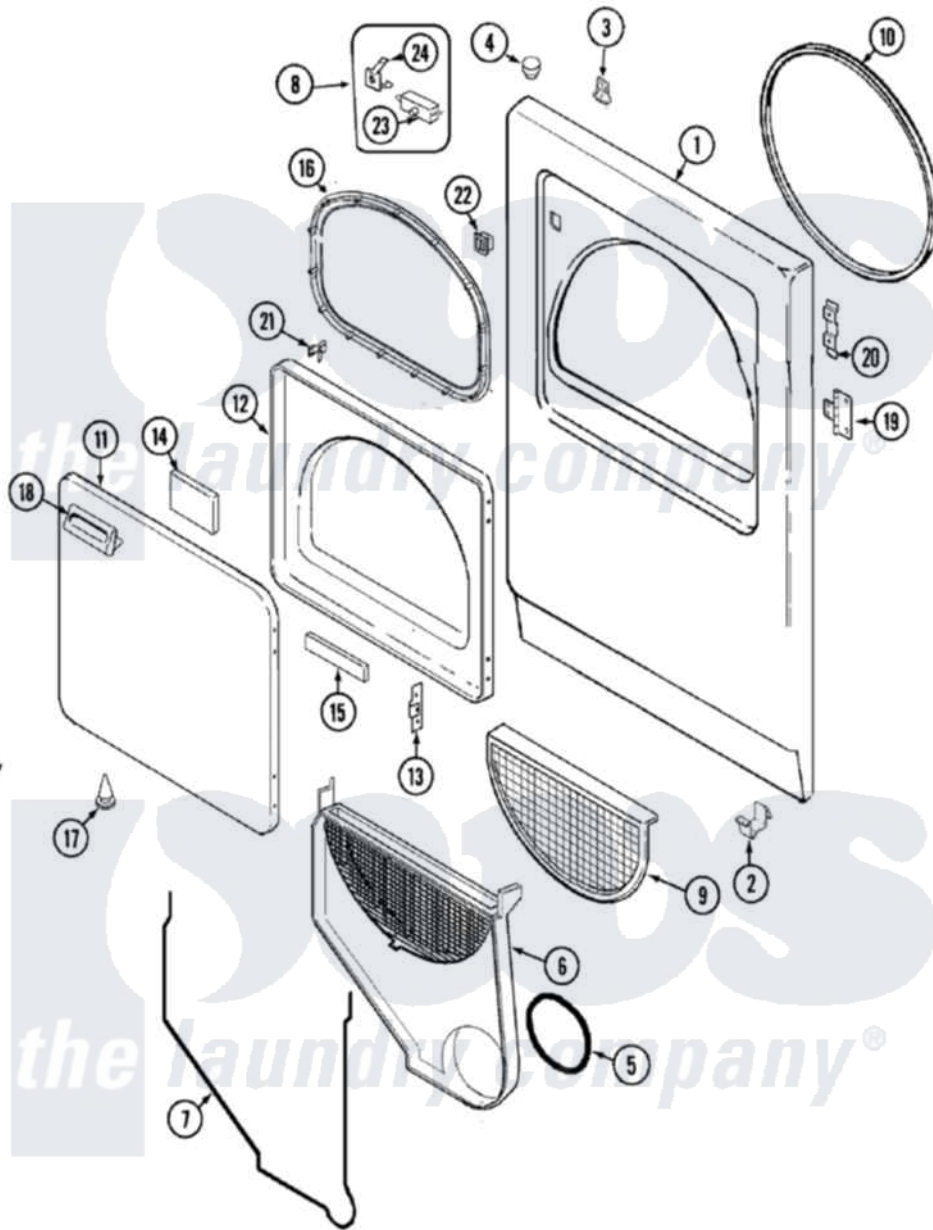

Maytag PYG3360AWW 04 - DOOR (SERIES 11)

Maytag Residential Maytag PYG3360AWW Dryer Parts Parts Diagram 04 - DOOR (SERIES 11)
 Click on the part number to view part

Item	Original Part Number	Replaced By	Status	Part Description
1	53-0726	31001771		Panel, Front
2	53-0120			Clip, Front Panel
3	31001526			Lock, Top
4	33-2653			Bumper, Cabinet
5	53-0203	12001324		Duct Kit, Collector
6	25-7810	415013-35		Screw
"	12001324			Duct Kit, Collector
7	53-0204			Seal
8	LA-1005			Switch Kit
9	53-0918			Filter, Lint
10	53-0281	31001747		Seal Assembly
11	25-7770	3196169		Screw, Element
"	53-0154			Panel, Outer Door
12	53-0912		Not Available	PANEL, INNER DOOR (WHT)
13	53-0119			Clip, Hinge
14	53-1490			Door Pad

15	53-1491		Door Pad
16	53-0648	31001529	Seal, Door
17	25-7889		Plug Button
18	25-7810	415013-35	Screw
"	53-0927		Handle, Door
19	25-7809		Screw, No.6-20 1/2 Flthd Torx
"	53-1492		Hinge, Dryer Door
20	53-0121	Not Available	TWIN NUT
21	53-2364	LA-1003	Door Catch Kit
22	53-0187	LA-1003	Door Catch Kit
23	53-0147	53-0148	Switch, Door
24	63-5990	31001319	Clip, Switch