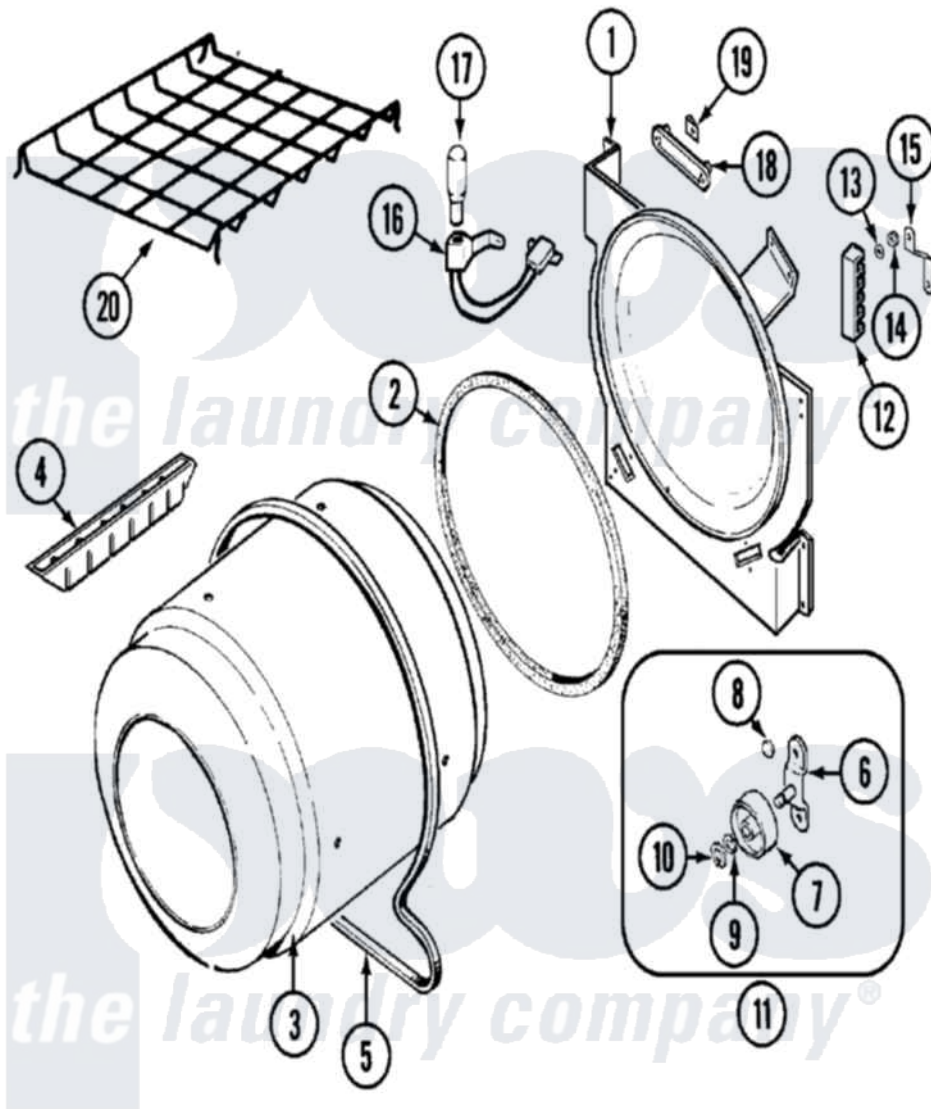

# Maytag PYG3360AWW 08 - TUMBLER

Maytag Residential Maytag PYG3360AWW Dryer Parts Parts Diagram 08 - TUMBLER  
 Click on the part number to view part

Item	Original Part Number	Replaced By	Status	Part Description
1	25-7733	<a href="#">681414</a>		Screw, 10AB X 1/2
"	<a href="#">LA-1054</a>			Dryer Bulkhead Kit
2	53-0281	<a href="#">31001747</a>		Seal Assembly
3	<a href="#">53-1250</a>			Cylinder
4	25-7759	<a href="#">3196164</a>		Screw
"	Y02100002		Not Available	BAFFLE (WHT)
5	31531589	<a href="#">341241</a>		Belt
6	25-7101	<a href="#">3351614</a>		Screw, Gearcase Cover Mounting
"	<a href="#">53-0197</a>			Support Assembly-Cylinder Rear
7	<a href="#">31001096</a>			Roller
8	<a href="#">25-7813</a>			Spacer
9	<a href="#">25-7814</a>			Washer
10	<a href="#">25-7854</a>			Ring, Retaining
11	<a href="#">LA-1008</a>			Rr Roller Kit
16	<a href="#">53-1580</a>			Receptacle Assembly

"	<a href="#">25-3457</a>		Screw, Sems
17	53-0570	<a href="#">A3167501</a>	Lamp Oven, Int.
18	<a href="#">53-0174</a>		Lens, Bulb
19	25-3562	<a href="#">3195558</a>	Nut
20	<a href="#">21001495</a>		Rack, Drying