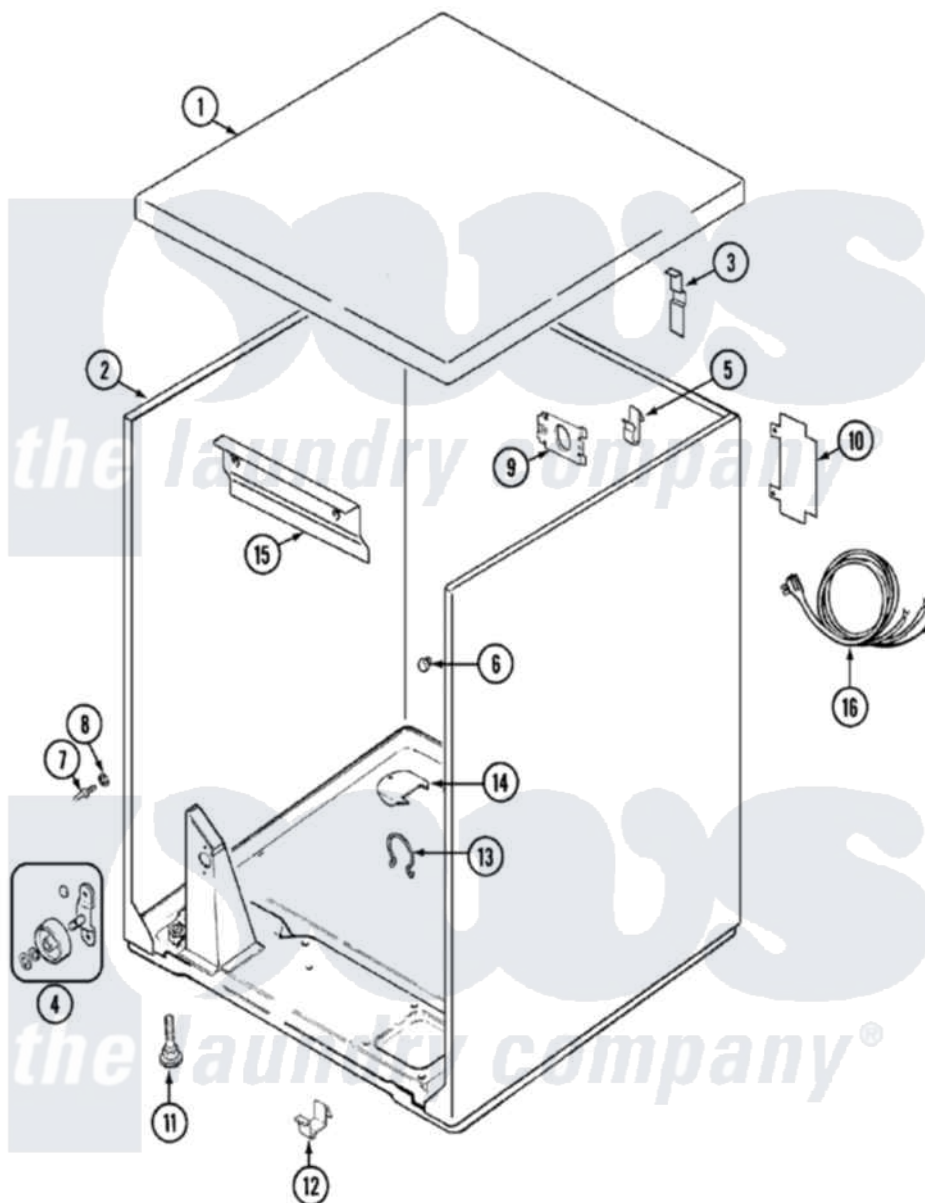

Maytag PYG4500AWQ 01 - CABINET

Maytag Residential Maytag PYG4500AWQ Dryer Parts Parts Diagram 01 - CABINET
 Click on the part number to view part

| Item | Original Part Number | Replaced By | Status | Part Description |
|------|--------------------------|--------------------------|---------------|---|
| 1 | 31001220 | | | Damper, Cabinet |
| " | 31001477 | | | Top, Cabinet |
| 2 | 31001481 | 31001715 | | Cabinet And Base Assembly |
| 3 | 25-3092 | 90767 | | Screw, 8A X 3/8 HeX Washer Head Tapping |
| " | 63-5712 | | | Hinge, Cabinet Top |
| 4 | LA-1007 | 12002126 | | Reinforcement Brace/Glide Kit |
| " | LA-1008 | | | Rr Roller Kit |
| 5 | 25-3034 | | | Clip, Wiring |
| 6 | 33-2653 | | | Bumper, Cabinet |
| 7 | 53-0643 | | | Pin, Locator |
| 8 | 53-0200 | | | Sleeve, Locator Pin |
| " | 25-0224 | 3400029 | | Nut, Adapter Plate |
| 9 | 53-0135 | | Not Available | SUPPORT, POWER CORD |
| " | 25-7828 | 489483 | | Screw 10-32 X 1/2 |
| 10 | 53-0284 | | | Cover, Terminal |
| | | | | Screw, 8A X 3/8 HeX Washer |

| | | | |
|----|-------------------------|---------------------------|---|
| " | 25-7857 | 90767 | Screw, on a 3/8 inch washer Head Tapping |
| 11 | 63-5834 | Not Available | LEG, LEVELING |
| 12 | 53-0120 | | Clip, Front Panel |
| 13 | 25-7027 | 16515 | Clip |
| 14 | 53-1921 | | Shield, Wiring |
| " | 25-7741 | W10116760 | Screw |
| 16 | 63-6259 | 31001547 | Cord, Power |