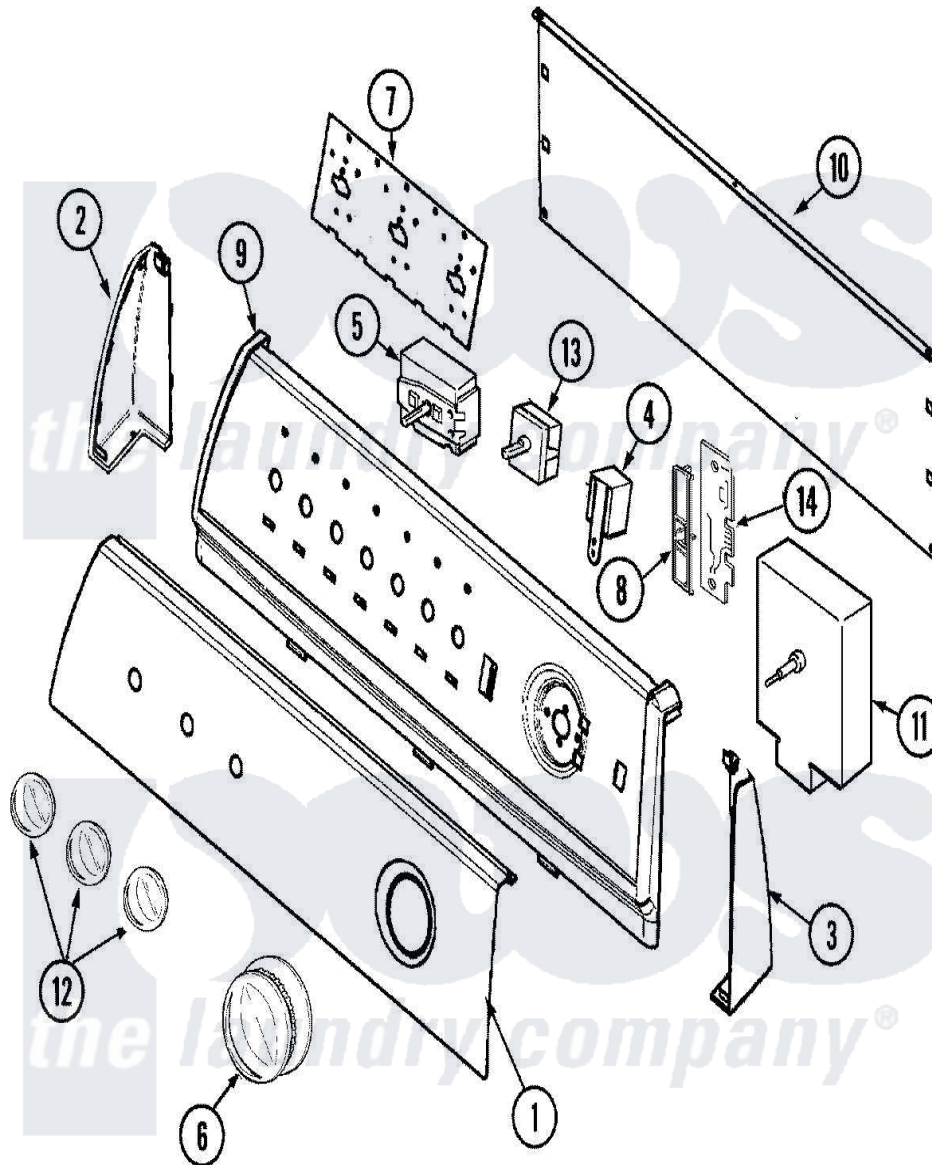

# Maytag PYG4500AWQ 02 - CONTROL PANEL

Maytag [Residential Maytag PYG4500AWQ Dryer Parts](#) Parts Diagram 02 - CONTROL PANEL  
 Click on the part number to view part

Item	Original Part Number	Replaced By	Status	Part Description
1	<a href="#">31001504</a>			Panel, Control
2	<a href="#">21001818</a>			End Cap
"	25-3092	<a href="#">90767</a>		Screw, 8A X 3/8 HeX Washer Head Tapping
3	<a href="#">21001819</a>			End Cap
"	25-3092	<a href="#">90767</a>		Screw, 8A X 3/8 HeX Washer Head Tapping
4	<a href="#">31001397</a>			Buzzer
5	<a href="#">31001704</a>			Resistor Assembly Temperature
"	31001398	<a href="#">31001447</a>		Switch, Temperature
"	25-3092	<a href="#">90767</a>		Screw, 8A X 3/8 HeX Washer Head Tapping
6	<a href="#">31001506</a>			Knob/Skirt, Timer
7	<a href="#">21001603</a>			Shield, Control
8	<a href="#">31001507</a>			Bracket, Circuit Board
9	<a href="#">31001505</a>			Frame
10	25-3092	<a href="#">90767</a>		Screw, 8A X 3/8 HeX Washer

10	25-3092	<a href="#">90767</a>	Head Tapping
"	<a href="#">21001527</a>		Shield, Rear
"	<a href="#">25-3457</a>		Screw, Sems
11	25-3092	<a href="#">90767</a>	Screw, 8A X 3/8 HeX Washer Head Tapping
"	<a href="#">31001513</a>		Timer
12	21001824	<a href="#">21001772</a>	Knob, Selector
13	25-3092	<a href="#">90767</a>	Screw, 8A X 3/8 HeX Washer Head Tapping
"	<a href="#">31001190</a>		Switch, Two Position Rotary
14	<a href="#">33001212</a>		Board, Control-Moisture Sensor
15	31001498	Not Available	MANUAL, USE & CARE
16	<a href="#">12002417</a>		Wire Kit
"	<a href="#">31001509</a>		Harness, Wire