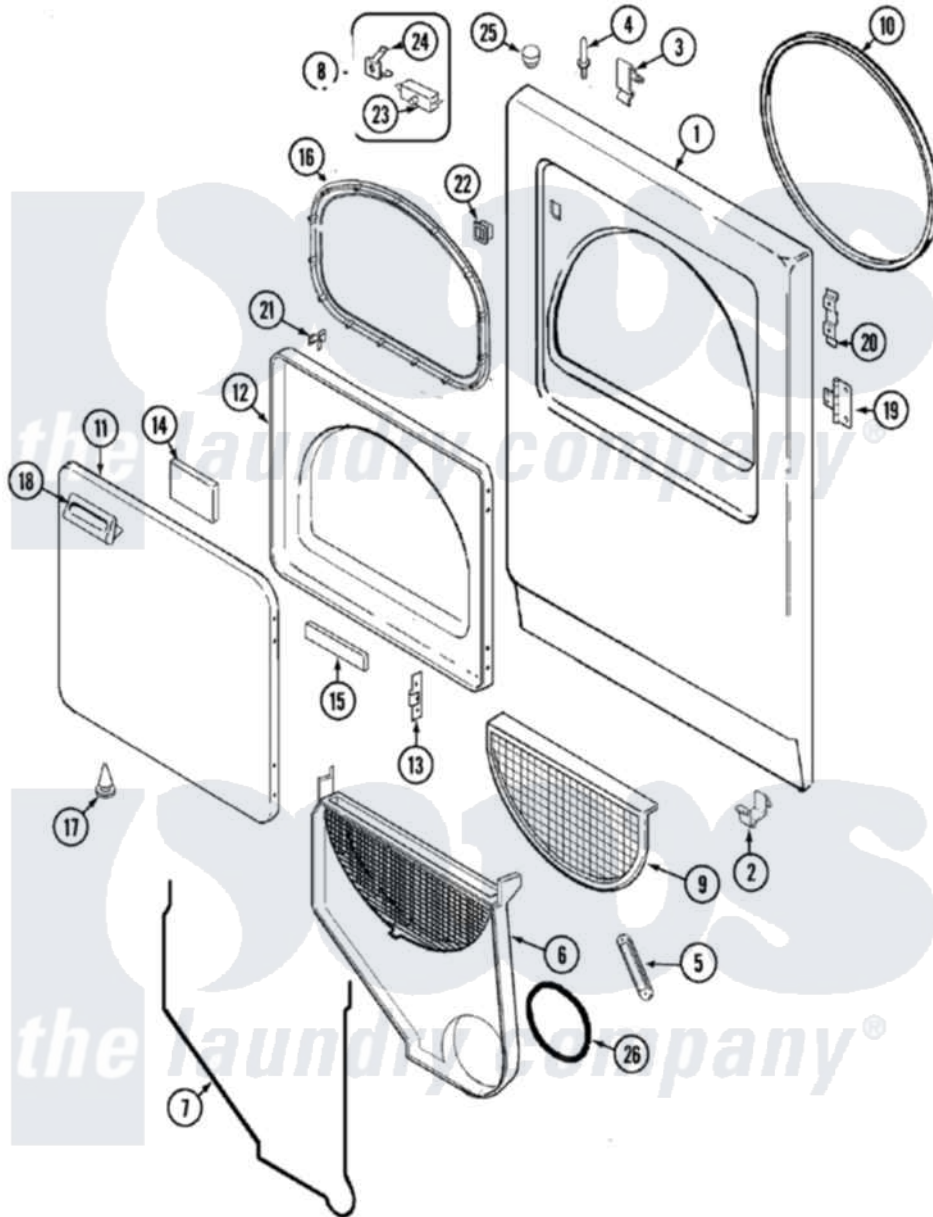

Maytag PYG4500AWQ 03 - DOOR

Maytag [Residential Maytag PYG4500AWQ Dryer Parts](#) Parts Diagram 03 - DOOR
 Click on the part number to view part

Item	Original Part Number	Replaced By	Status	Part Description
1	31001480			Panel, Front
2	53-0120			Clip, Front Panel
3	25-7220			Clip, Cabinet Top
4	25-0224	3400029		Nut, Adapter Plate
"	53-0200			Sleeve, Locator Pin
"	53-0643			Pin, Locator
5	33001809			Sensor Bar Assembly
6	25-7810	415013-35		Screw
"	31001502	12001324		Duct Kit, Collector
7	53-0204			Seal
8	LA-1005			Switch Kit
9	53-0918			Filter, Lint
10	53-0281	31001747		Seal Assembly
11	25-7752	3196169		Screw, Element
"	31001478			Panel, Outer Door
12	31001479			Panel, Inner Door

13	53-0119		Clip, Hinge
14	53-1490		Door Pad
"	21001281		Damper, Sound Pad
15	53-1491		Door Pad
16	53-0648	31001529	Seal, Door
17	25-7889		Plug Button
18	25-7810	415013-35	Screw
"	31001482		Handle, Door
19	53-1492		Hinge, Dryer Door
"	25-7809		Screw, No.6-20 1/2 Flthd Torx
20	53-0121	Not Available	TWIN NUT
21	53-2364	LA-1003	Door Catch Kit
"	LA-1003		Door Catch Kit
22	53-0187	LA-1003	Door Catch Kit
23	53-0148		Switch, Door
24	63-5990	31001319	Clip, Switch
25	33-2653		Bumper, Cabinet
26	31001280	12001324	Duct Kit, Collector