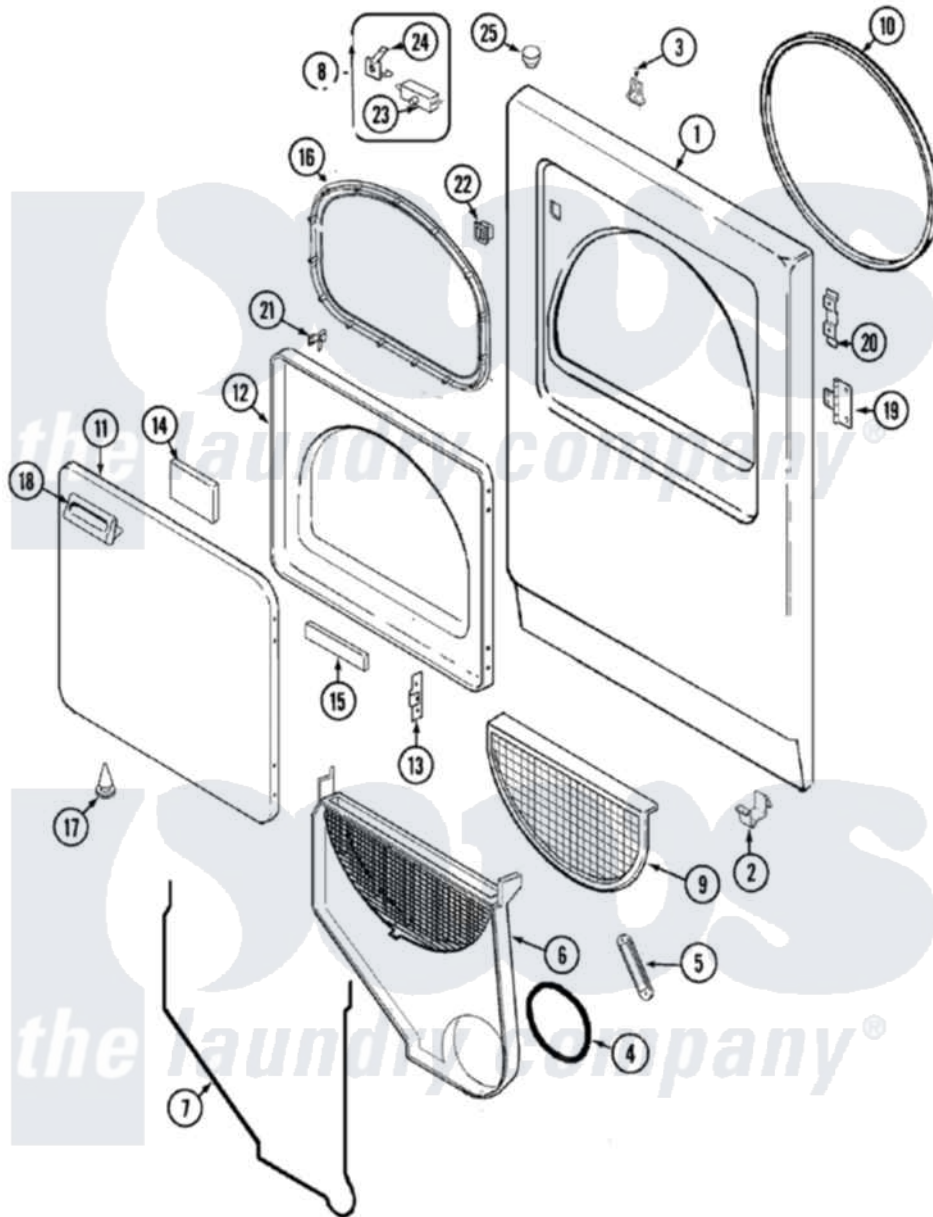

# Maytag PYG4500AWQ 04 - DOOR (SERIES 11)

Maytag Residential Maytag PYG4500AWQ Dryer Parts Parts Diagram 04 - DOOR (SERIES 11)  
 Click on the part number to view part

Item	Original Part Number	Replaced By	Status	Part Description
1	<a href="#">31001480</a>			Panel, Front
2	<a href="#">53-0120</a>			Clip, Front Panel
3	<a href="#">31001526</a>			Lock, Top
4	53-0203	<a href="#">12001324</a>		Duct Kit, Collector
5	<a href="#">33001809</a>			Sensor Bar Assembly
6	<a href="#">12001324</a>			Duct Kit, Collector
"	25-7810	<a href="#">415013-35</a>		Screw
7	<a href="#">53-0204</a>			Seal
8	<a href="#">LA-1005</a>			Switch Kit
9	<a href="#">53-0918</a>			Filter, Lint
10	53-0281	<a href="#">31001747</a>		Seal Assembly
11	<a href="#">31001478</a>			Panel, Outer Door
"	25-7770	<a href="#">3196169</a>		Screw, Element
12	<a href="#">31001479</a>			Panel, Inner Door
13	<a href="#">53-0119</a>			Clip, Hinge
14	<a href="#">53-1490</a>			Door Pad

15	<a href="#">53-1491</a>		Door Pad
16	53-0648	<a href="#">31001529</a>	Seal, Door
17	<a href="#">25-7889</a>		Plug Button
18	<a href="#">31001482</a>		Handle, Door
"	25-7810	<a href="#">415013-35</a>	Screw
19	<a href="#">53-1492</a>		Hinge, Dryer Door
"	<a href="#">25-7809</a>		Screw, No.6-20 1/2 Flthd Torx
20	53-0121	Not Available	TWIN NUT
21	53-2364	<a href="#">LA-1003</a>	Door Catch Kit
22	53-0187	<a href="#">LA-1003</a>	Door Catch Kit
23	53-0147	<a href="#">53-0148</a>	Switch, Door
24	63-5990	<a href="#">31001319</a>	Clip, Switch
25	<a href="#">33-2653</a>		Bumper, Cabinet