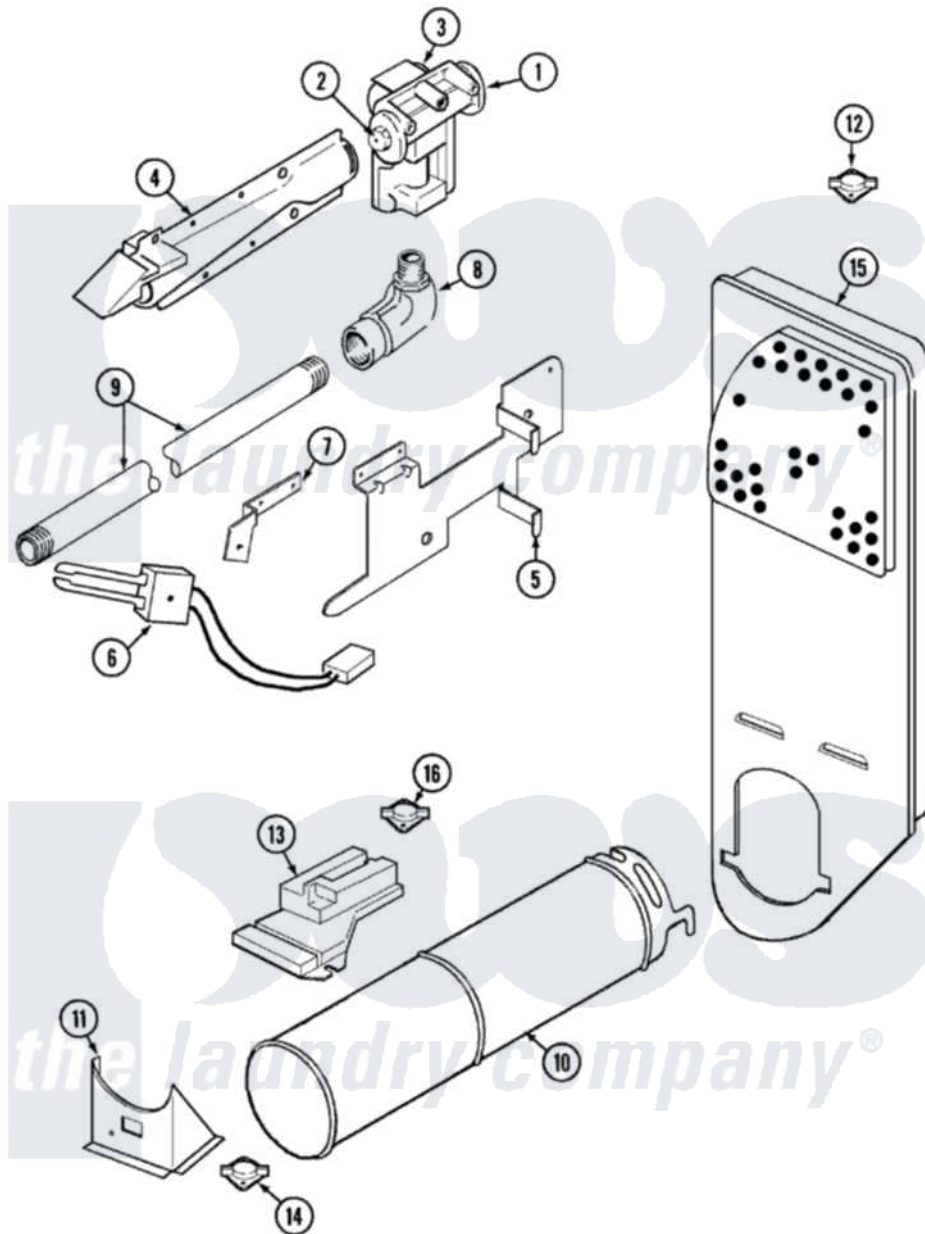

Maytag PYG4500AWQ 05 - GAS CARRYING

Maytag Residential Maytag PYG4500AWQ Dryer Parts Parts Diagram 05 - GAS CARRYING
 Click on the part number to view part

Item	Original Part Number	Replaced By	Status	Part Description
1	31001485			Valve, Gas
"	31001368		Not Available	TAIL PIECE
"	60-6846			Union Nut
2	63-3570			Burner Orifice
3	12001349	279834		Coil-Valve
4	63-6682	31001784		Burner
5	53-0140			Mtg Bracket
"	25-3034			Clip, Wiring
"	25-7741	W10116760		Screw
6	25-7744	8281196		Screw
"	53-0689	31001556		Igniter
7	25-2134	W10116760		Screw
"	53-0686		Not Available	BRACKET
8	33001842	3406051		Elbow Union Assembly
9	31001367	31001777		Main Gas L
10	53-1884			Housing, Heater

"	25-7741	W10116760	Screw
11	53-2363		Support, Heater Housing
"	25-3092	90767	Screw, 8A X 3/8 HeX Washer Head Tapping
12	53-1096	LA-1053	Fuse Kit, Thermal
"	25-0168		Screw
13	25-2134	W10116760	Screw
"	63-5013	338906	Radiant, Sensor
14	25-0168		Screw
"	LA-1053		Fuse Kit, Thermal
15	25-7741	W10116760	Screw
"	53-1706		Inlet Air Duct Assembly
16	53-1096	LA-1053	Fuse Kit, Thermal
17	63-6766		Conversion Kit
"	12001031		Conversion Kit