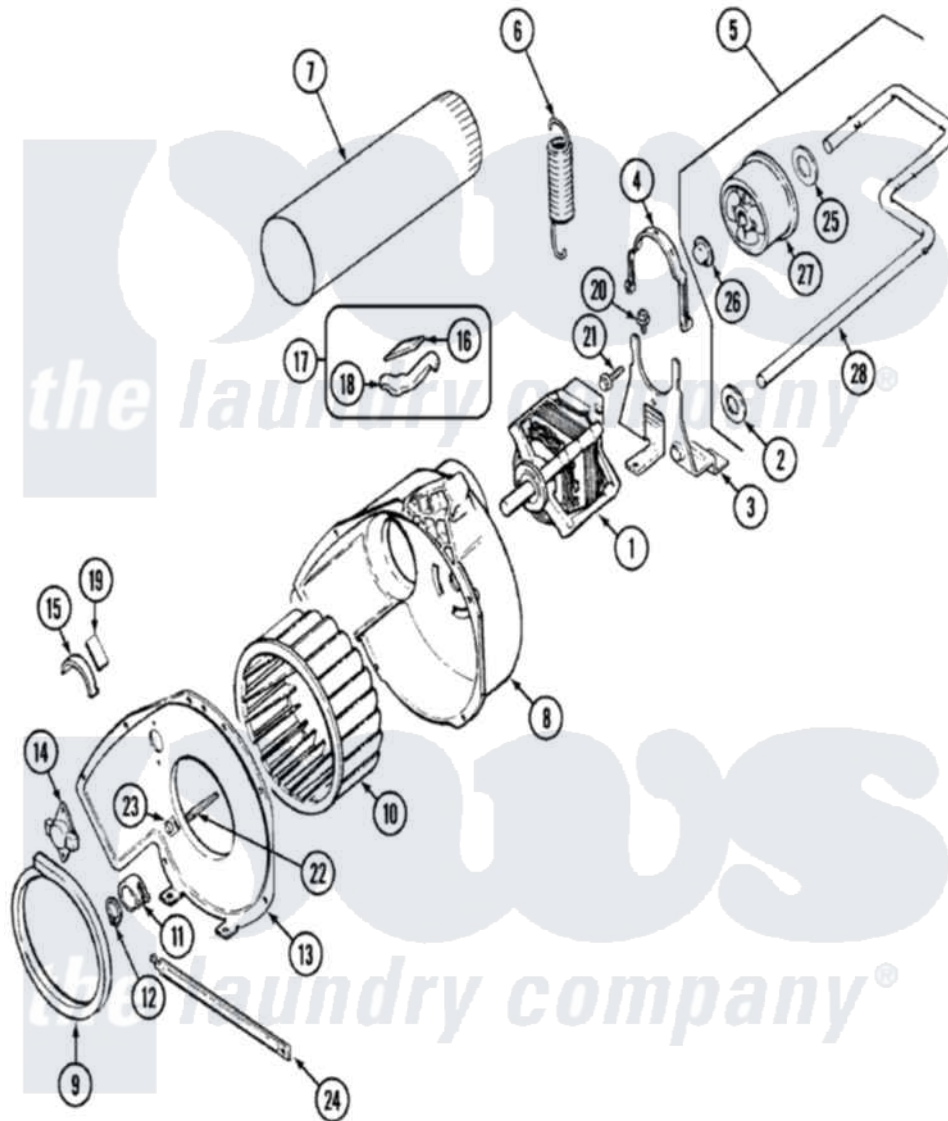

Maytag PYG4500AWQ 06 - MOTOR & DRIVE

Maytag Residential Maytag PYG4500AWQ Dryer Parts Parts Diagram 06 - MOTOR & DRIVE
 Click on the part number to view part

Item	Original Part Number	Replaced By	Status	Part Description
1	31001473	W10410996		Motor-Drve
"	53-0932	31001535		Pulley, Motor
2	25-7815			Washer
3	25-7732	681414		Screw, 10AB X 1/2
"	53-1932	31001570		Bracket, Motor
4	53-0214	660658		Clamp, Motor Mounting 343481 685441
5	53-2287			Idler Assembly
6	31001465			Spring, Idler
7	25-2134	W10116760		Screw
"	53-0134			Duct, Exhaust
8	53-1801			Housing, Blower
9	53-0203	12001324		Duct Kit, Collector
10	31001317			Wheel, Blower
11	25-7823	312967		Clamp, Blower Housing
12	25-7855			Ring, Retaining
13	25-7435	33002917		Screw, No.10-16

"	53-1934		Cover, Blower Housing
14	31001088		Thermostat, Control
"	25-2134	W10116760	Screw
15	53-2273	31001470	Glide, Tumbler
16	53-0724	31001356	Pad, Glide
17	LA-1006		Glide Kit, Tumbler
18	53-2272	31001469	Glide, Tumbler
19	53-1684	31001356	Pad, Glide
20	25-7963	31001571	Screw, 10-24 x 0700 Hxwshrd Ty
21	25-7674		Screw
22	53-1026		Guide, Vane Inlet
23	25-3457		Screw, Sems
24	53-1625		Brace, Tumbler Support
25	25-7815		Washer
26	25-7957		Pushnut
27	53-1628	31001344	Pulley, Idler
28	53-2250	53-2287	Idler Assembly