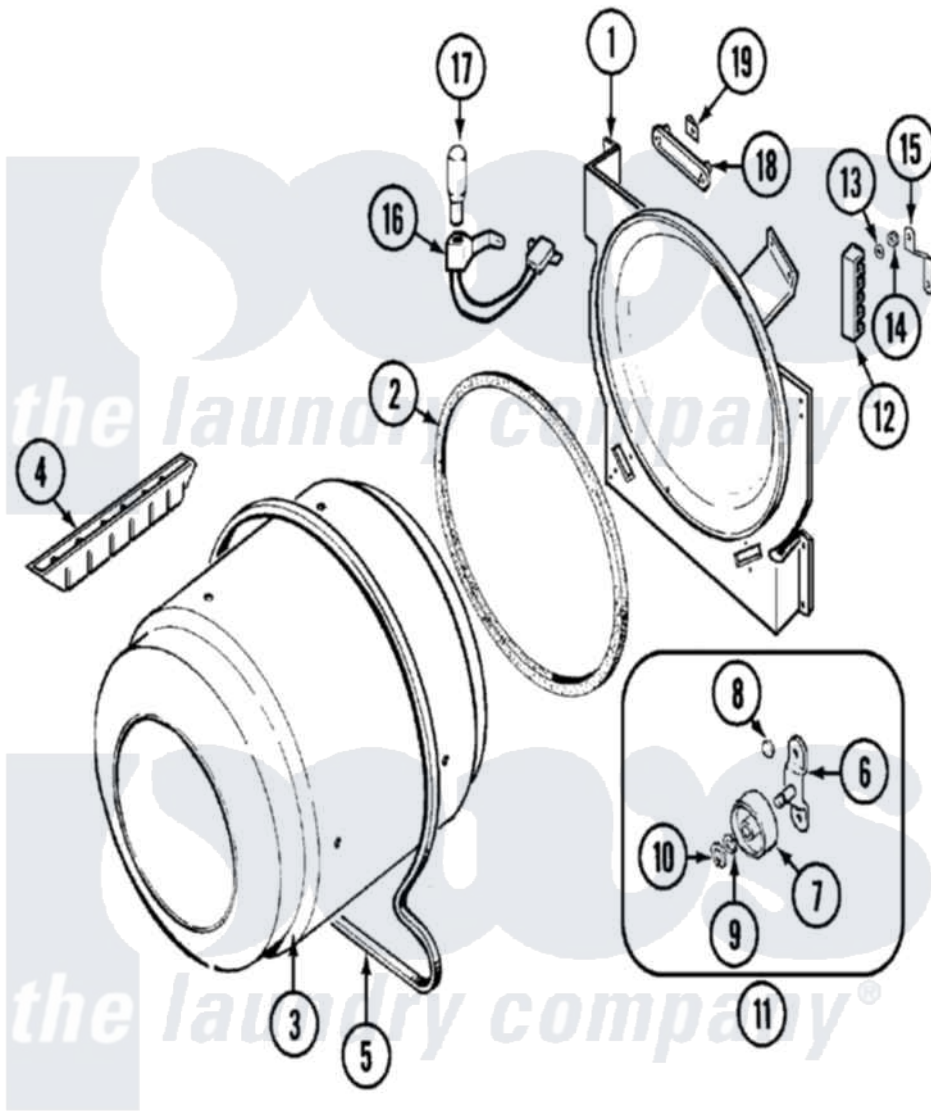

Maytag PYG4500AWQ 07 - TUMBLER

Maytag Residential Maytag PYG4500AWQ Dryer Parts Parts Diagram 07 - TUMBLER
 Click on the part number to view part

Item	Original Part Number	Replaced By	Status	Part Description
1	25-7733	681414		Screw, 10AB X 1/2
"	LA-1054			Dryer Bulkhead Kit
2	53-0281	31001747		Seal Assembly
3	53-1250			Cylinder
4	25-7759	3196164		Screw
"	Y02100002		Not Available	BAFFLE (WHT)
5	31531589	341241		Belt
6	25-7101	3351614		Screw, Gearcase Cover Mounting
"	53-0197			Support Assembly-Cylinder Rear
7	31001096			Roller
8	25-7813			Spacer
9	25-7814			Washer
10	25-7854			Ring, Retaining
11	LA-1008			Rr Roller Kit
16	53-1580			Receptacle Assembly

"	25-3457		Screw, Sems
17	53-0570	A3167501	Lamp Oven, Int.
18	53-0174		Lens, Bulb
19	25-3562	3195558	Nut