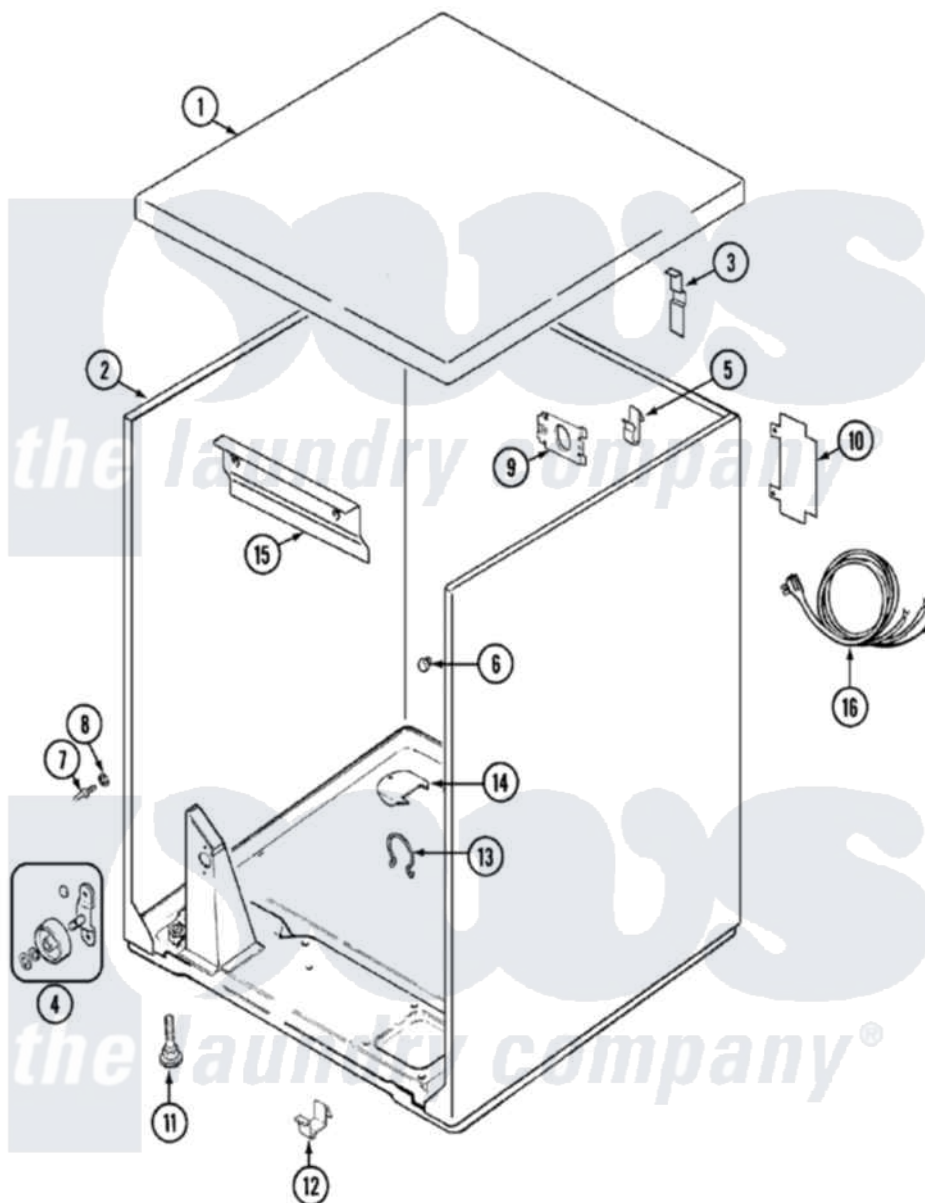

Maytag PYG4557AWW 01 - CABINET

Maytag Residential Maytag PYG4557AWW Dryer Parts Parts Diagram 01 - CABINET
 Click on the part number to view part

Item	Original Part Number	Replaced By	Status	Part Description
1	31001220			Damper, Cabinet
"	31001527			Reinfortment, Top
"	31001423			Top, Cabinet
2	53-2559	31001714		Cabinet And Base Assembly
3	25-3092	90767		Screw, 8A X 3/8 HeX Washer Head Tapping
"	63-5712			Hinge, Cabinet Top
4	LA-1008			Rr Roller Kit
"	LA-1007	12002126		Reinforcement Brace/Glide Kit
5	25-3034			Clip, Wiring
6	33-2653			Bumper, Cabinet
7	53-0643			Pin, Locator
8	53-0200			Sleeve, Locator Pin
"	25-0224	3400029		Nut, Adapter Plate
9	25-7828	489483		Screw 10-32 X 1/2
"	53-0135		Not Available	SUPPORT, POWER CORD
10	53-0284			Cover, Terminal

"	25-7857	90767	Screw, 8A X 3/8 HeX Washer Head Tapping
11	63-5834	Not Available	LEG, LEVELING
12	53-0120		Clip, Front Panel
13	25-7027	16515	Clip
14	53-1921		Shield, Wiring
"	25-7741	W10116760	Screw
16	63-6259	31001547	Cord, Power