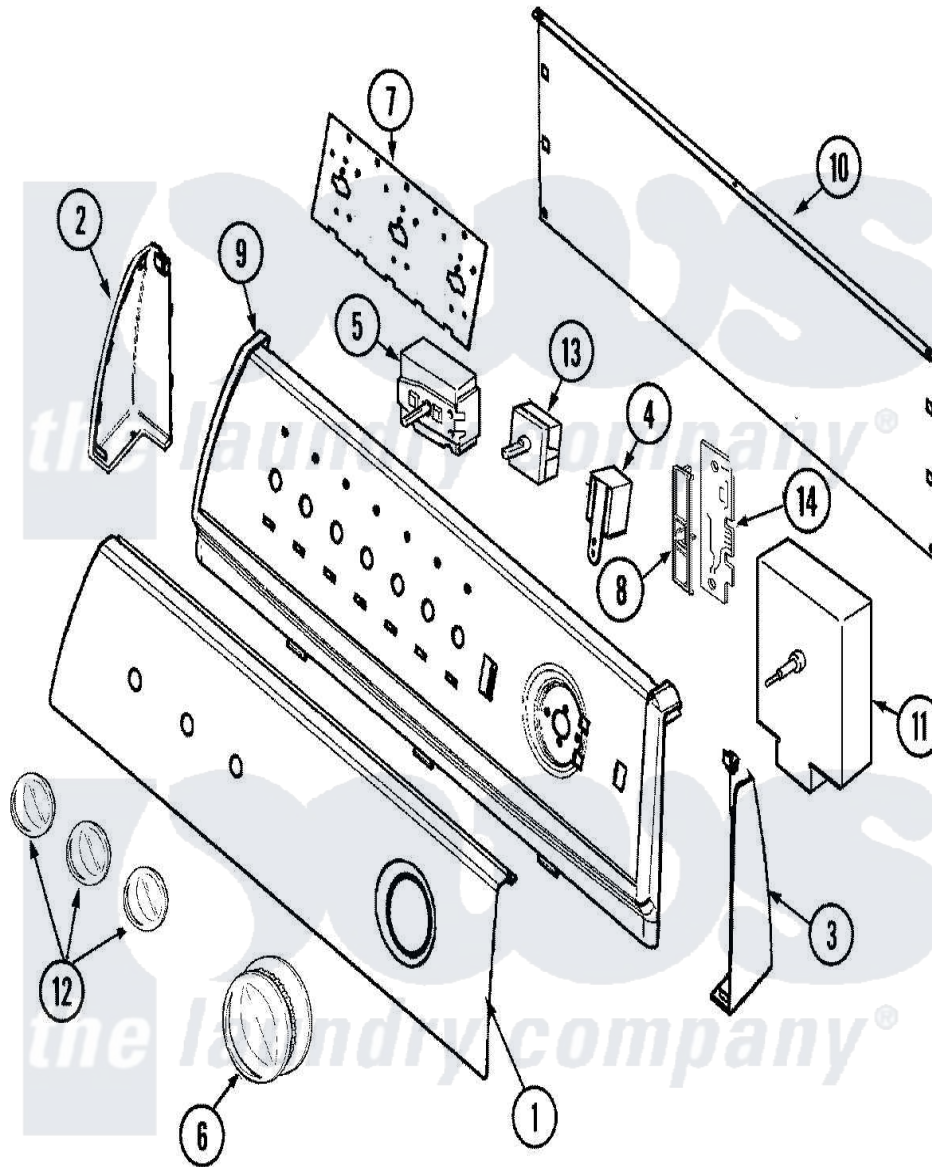

Maytag PYG4557AWW 02 - CONTROL PANEL

Maytag [Residential Maytag PYG4557AWW Dryer Parts](#) Parts Diagram 02 - CONTROL PANEL
 Click on the part number to view part

Item	Original Part Number	Replaced By	Status	Part Description
1	31001524			Panel, Control
2	21001519			Endcap
"	25-3092	90767		Screw, 8A X 3/8 HeX Washer Head Tapping
3	21001523			Endcap
"	25-3092	90767		Screw, 8A X 3/8 HeX Washer Head Tapping
4	31001397			Buzzer
5	25-3092	90767		Screw, 8A X 3/8 HeX Washer Head Tapping
"	31001398	31001447		Switch, Temperature
"	31001704			Resistor Assembly Temperature
6	31001385	37001184		Timer Knob And Skirt Assembly
7	21001603			Shield, Control
8	31001507			Bracket, Circuit Board
9	21001604		Not Available	FRAME, CONTROL PANEL (WHT)

10	25-3092	90767	Screw, 8A X 3/8 HeX Washer Head Tapping
"	21001527		Shield, Rear
"	25-3457		Screw, Sems
11	25-3092	90767	Screw, 8A X 3/8 HeX Washer Head Tapping
"	31001513		Timer
12	21001525	21002196	Knob-Selector
13	31001190		Switch, Two Position Rotary
"	25-3092	90767	Screw, 8A X 3/8 HeX Washer Head Tapping
14	33001212		Board, Control-Moisture Sensor