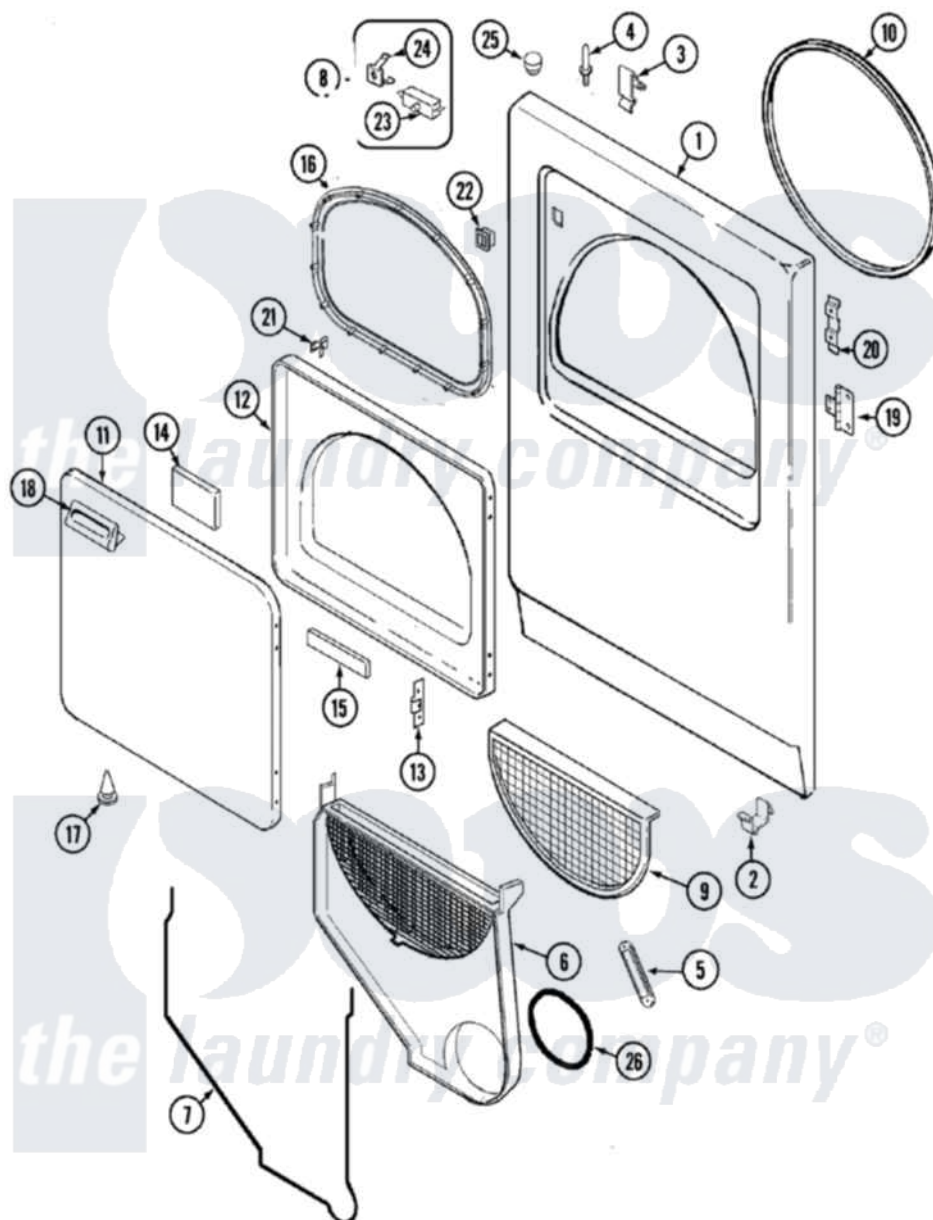

Maytag PYG4557AWW 03 - DOOR

Maytag [Residential Maytag PYG4557AWW Dryer Parts](#) Parts Diagram 03 - DOOR
 Click on the part number to view part

Item	Original Part Number	Replaced By	Status	Part Description
1	53-0726	31001771		Panel, Front
2	53-0120			Clip, Front Panel
3	25-7220			Clip, Cabinet Top
4	53-0200			Sleeve, Locator Pin
"	25-0224	3400029		Nut, Adapter Plate
"	53-0643			Pin, Locator
5	33001809			Sensor Bar Assembly
6	31001502	12001324		Duct Kit, Collector
"	25-7810	415013-35		Screw
7	53-0204			Seal
8	LA-1005			Switch Kit
9	53-0918			Filter, Lint
10	53-0281	31001747		Seal Assembly
11	53-0154			Panel, Outer Door
"	25-7752	3196169		Screw, Element
12	53-0912		Not Available	PANEL, INNER DOOR (WHT)

13	53-0119		Clip, Hinge
14	21001281		Damper, Sound Pad
"	53-1490		Door Pad
15	53-1491		Door Pad
16	53-0648	31001529	Seal, Door
17	25-7889		Plug Button
18	53-0927		Handle, Door
"	25-7810	415013-35	Screw
19	25-7809		Screw, No.6-20 1/2 Flthd Torx
"	53-1492		Hinge, Dryer Door
20	53-0121	Not Available	TWIN NUT
21	LA-1003		Door Catch Kit
"	53-2364	LA-1003	Door Catch Kit
22	53-0187	LA-1003	Door Catch Kit
23	53-0148		Switch, Door
24	63-5990	31001319	Clip, Switch
25	33-2653		Bumper, Cabinet
26	31001280	12001324	Duct Kit, Collector