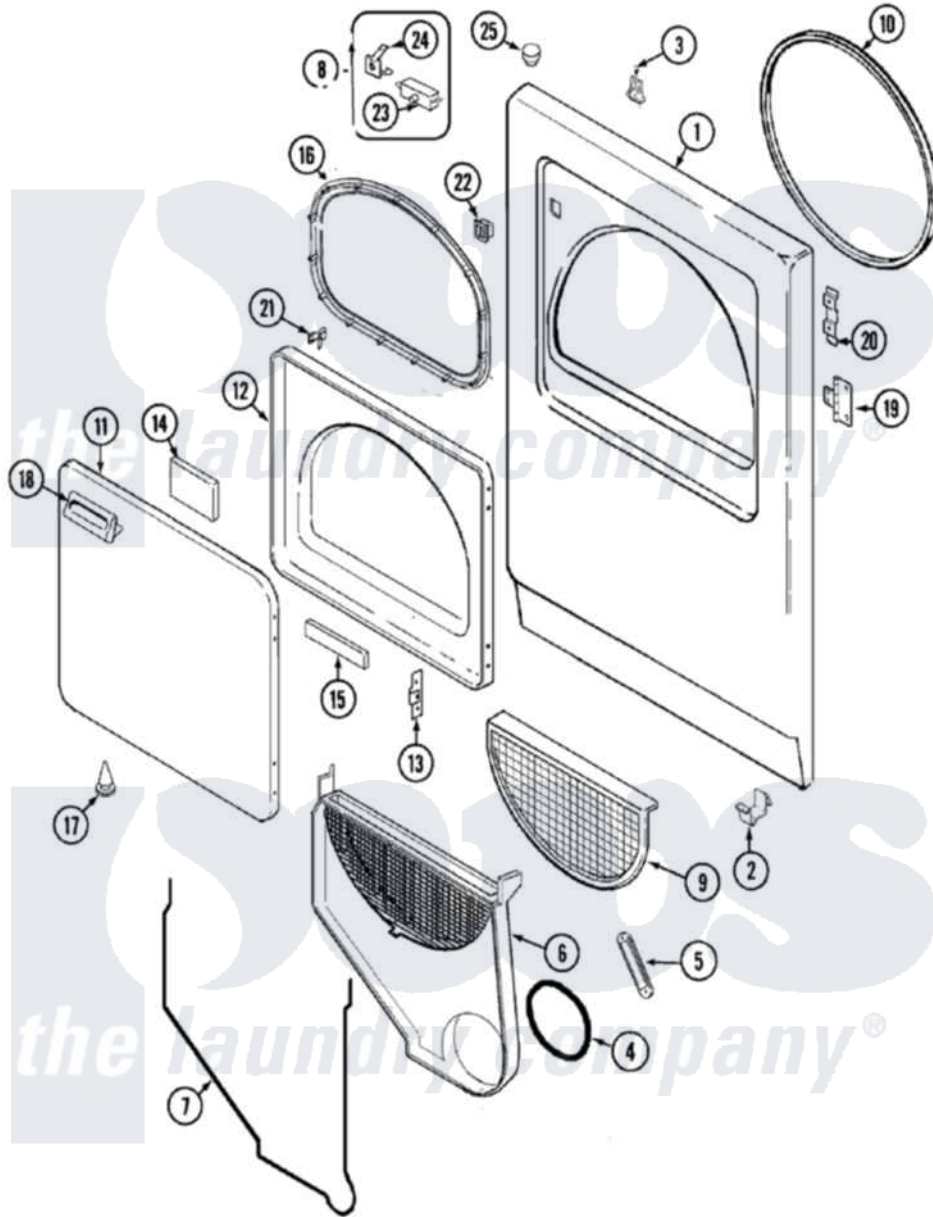

Maytag PYG4557AWW 04 - DOOR (SERIES 11)

Maytag Residential Maytag PYG4557AWW Dryer Parts Parts Diagram 04 - DOOR (SERIES 11)
 Click on the part number to view part

Item	Original Part Number	Replaced By	Status	Part Description
1	53-0726	31001771		Panel, Front
2	53-0120			Clip, Front Panel
3	31001526			Lock, Top
4	53-0203	12001324		Duct Kit, Collector
5	33001809			Sensor Bar Assembly
6	25-7810	415013-35		Screw
"	12001324			Duct Kit, Collector
7	53-0204			Seal
8	LA-1005			Switch Kit
9	53-0918			Filter, Lint
10	53-0281	31001747		Seal Assembly
11	25-7770	3196169		Screw, Element
"	53-0154			Panel, Outer Door
12	53-0912		Not Available	PANEL, INNER DOOR (WHT)
13	53-0119			Clip, Hinge
14	53-1490			Door Pad

15	53-1491		Door Pad
16	53-0648	31001529	Seal, Door
17	25-7889		Plug Button
18	53-0927		Handle, Door
"	25-7810	415013-35	Screw
19	25-7809		Screw, No.6-20 1/2 Flthd Torx
"	53-1492		Hinge, Dryer Door
20	53-0121	Not Available	TWIN NUT
21	53-2364	LA-1003	Door Catch Kit
22	53-0187	LA-1003	Door Catch Kit
23	53-0147	53-0148	Switch, Door
24	63-5990	31001319	Clip, Switch
25	33-2653		Bumper, Cabinet