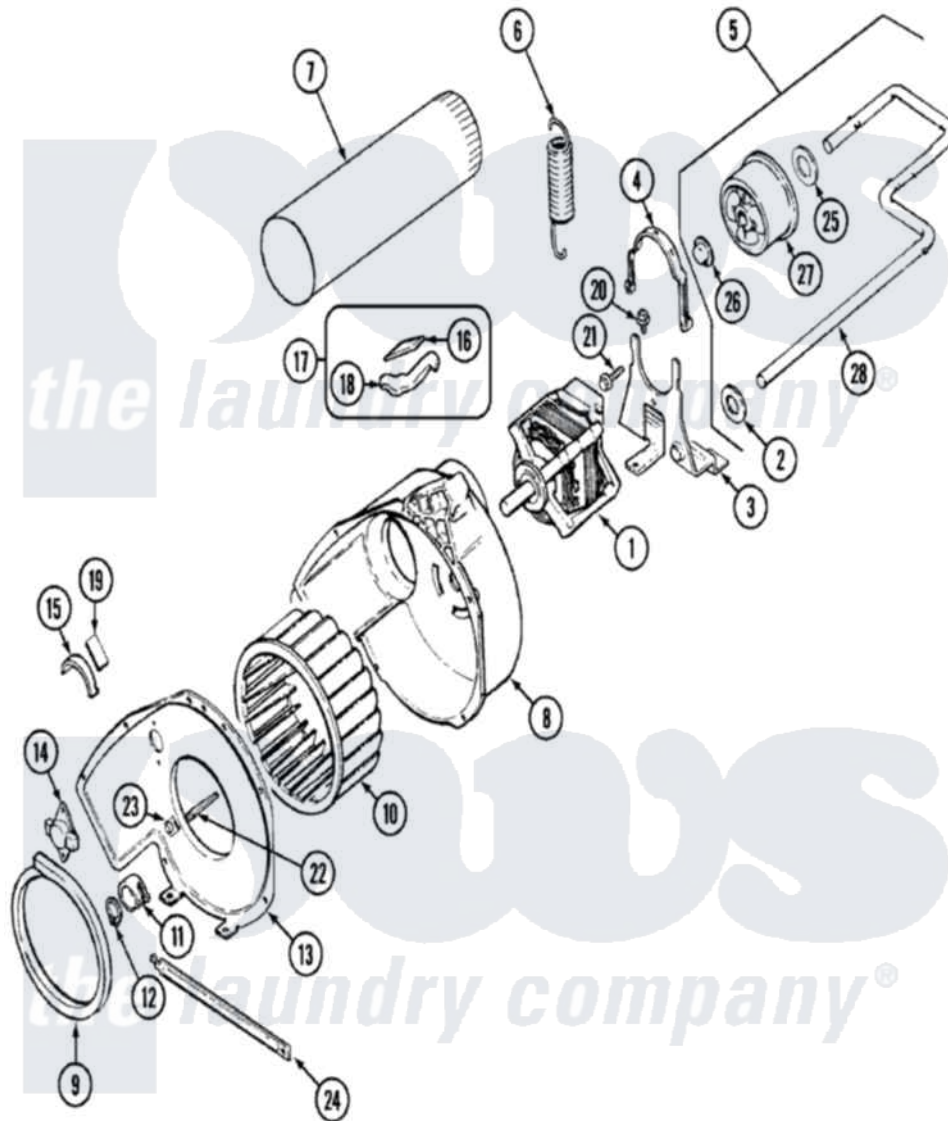

# Maytag PYG4557AWW 06 - MOTOR & DRIVE

Maytag [Residential Maytag PYG4557AWW Dryer Parts](#) Parts Diagram 06 - MOTOR & DRIVE  
 Click on the part number to view part

Item	Original Part Number	Replaced By	Status	Part Description
1	<a href="#">31001535</a>			Pulley, Motor
"	31001512	<a href="#">W10410996</a>		Motor-Drive
2	<a href="#">25-7815</a>			Washer
3	53-1932	<a href="#">31001570</a>		Bracket, Motor
4	53-0214	<a href="#">660658</a>		Clamp, Motor Mounting 343481 685441
5	<a href="#">53-2287</a>			Idler Assembly
6	<a href="#">31001465</a>			Spring, Idler
7	25-2134	<a href="#">W10116760</a>		Screw
"	<a href="#">53-0134</a>			Duct, Exhaust
8	<a href="#">53-1801</a>			Housing, Blower
9	53-0203	<a href="#">12001324</a>		Duct Kit, Collector
10	<a href="#">31001317</a>			Wheel, Blower
11	25-7823	<a href="#">312967</a>		Clamp, Blower Housing
12	<a href="#">25-7855</a>			Ring, Retaining
13	Y314110	<a href="#">33002917</a>		Screw, No.10-16
"	<a href="#">53-1934</a>			Cover, Blower Housing

14	25-2134	<a href="#">W10116760</a>	Screw
"	<a href="#">31001088</a>		Thermostat, Control
15	<a href="#">31001470</a>		Glide, Tumbler
16	<a href="#">31001356</a>		Pad, Glide
17	<a href="#">LA-1006</a>		Glide Kit, Tumbler
18	<a href="#">31001469</a>		Glide, Tumbler
19	<a href="#">31001356</a>		Pad, Glide
20	25-7963	<a href="#">31001571</a>	Screw, 10-24 x 0700 Hxwshrd Ty
21	25-7733	<a href="#">681414</a>	Screw, 10AB X 1/2
22	<a href="#">53-1026</a>		Guide, Vane Inlet
23	<a href="#">25-3457</a>		Screw, Sems
24	<a href="#">53-1625</a>		Brace, Tumbler Support
25	<a href="#">25-7815</a>		Washer
26	<a href="#">25-7957</a>		Pushnut
27	<a href="#">31001344</a>		Pulley, Idler
28	53-2250	<a href="#">53-2287</a>	Idler Assembly