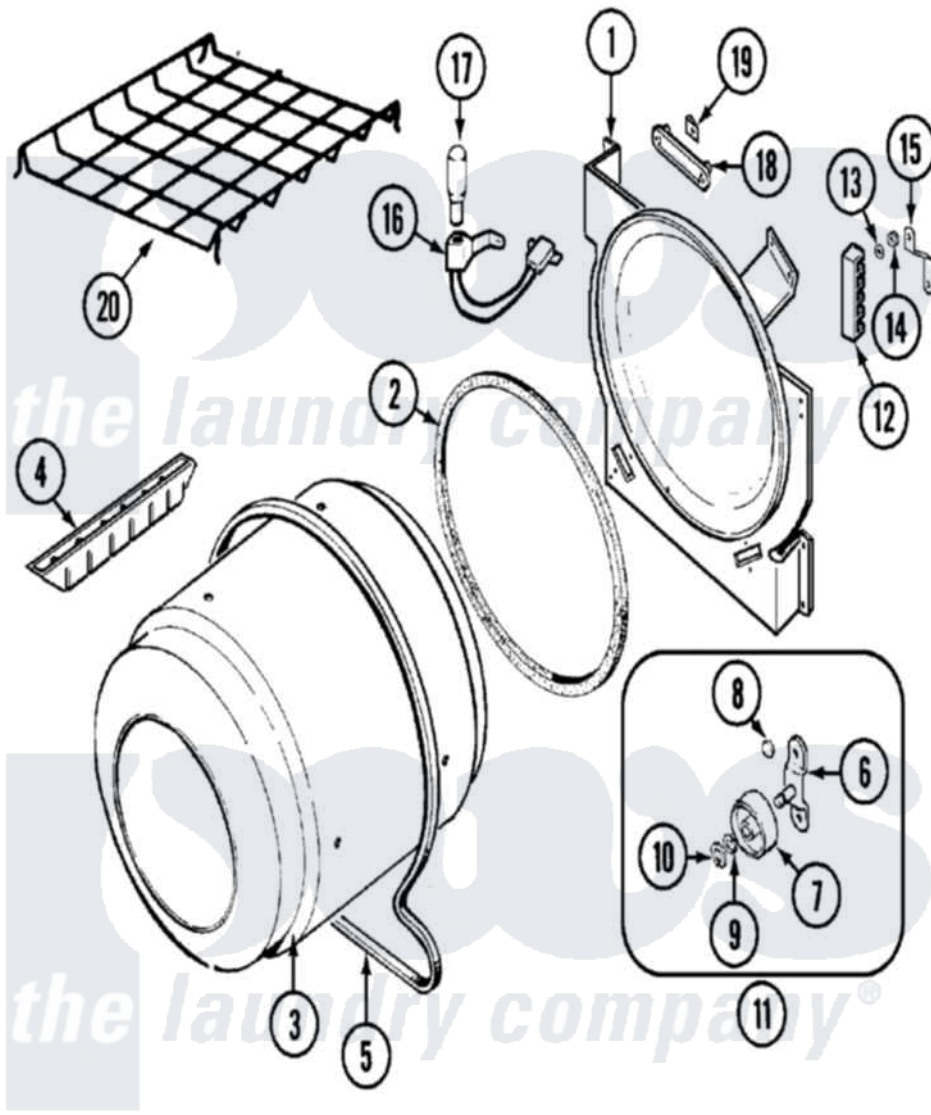

Maytag PYG4557AWW 08 - TUMBLER

Maytag Residential Maytag PYG4557AWW Dryer Parts Parts Diagram 08 - TUMBLER
 Click on the part number to view part

Item	Original Part Number	Replaced By	Status	Part Description
1	25-7733	681414		Screw, 10AB X 1/2
"	LA-1054			Dryer Bulkhead Kit
2	53-0281	31001747		Seal Assembly
3	53-1250			Cylinder
4	25-7759	3196164		Screw
"	Y02100002		Not Available	BAFFLE (WHT)
5	31531589	341241		Belt
6	25-7101	3351614		Screw, Gearcase Cover Mounting
"	53-0197			Support Assembly-Cylinder Rear
7	31001096			Roller
8	25-7813			Spacer
9	25-7814			Washer
10	25-7854			Ring, Retaining
11	LA-1008			Rr Roller Kit
16	53-1580			Receptacle Assembly

"	25-3457		Screw, Sems
17	53-0570	A3167501	Lamp Oven, Int.
18	53-0174		Lens, Bulb
19	25-3562	3195558	Nut
20	21001495		Rack, Drying