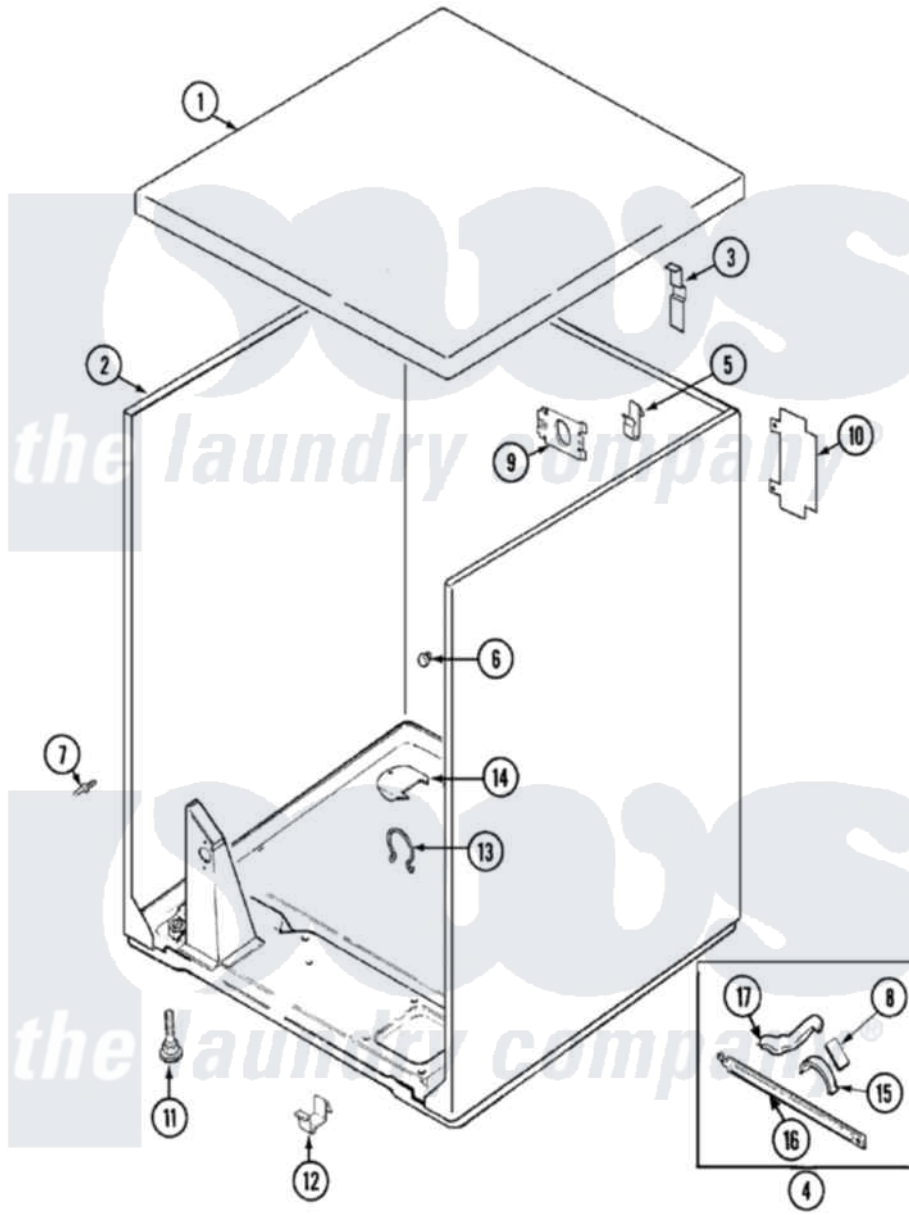

Maytag PYGS244AWW 01 - CABINET

Maytag Residential Maytag PYGS244AWW Dryer Parts Parts Diagram 01 - CABINET
 Click on the part number to view part

Item	Original Part Number	Replaced By	Status	Part Description
1	31001220			Damper, Cabinet
"	31001423			Top, Cabinet
2	31001714			Cabinet And Base Assembly
3	63-5712			Hinge, Cabinet Top
"	25-3092	90767		Screw, 8A X 3/8 HeX Washer Head Tapping
"	35-4128			Pad, Hinge
4	12002126			Reinforcement Brace/Glide Kit
5	25-3034			Clip, Wiring
6	33-2653			Bumper, Cabinet
7	21001829			Post, Locating
8	31001470			Glide, Tumbler
9	53-0135		Not Available	SUPPORT, POWER CORD
"	25-7828	489483		Screw 10-32 X 1/2
10	53-0284			Cover, Terminal
"	25-7857	90767		Screw, 8A X 3/8 HeX Washer Head Tapping

11	63-5834	Not Available	LEG, LEVELING
12	53-0120		Clip, Front Panel
13	31001320	16515	Clip
14	25-7733	681414	Screw, 10AB X 1/2
"	53-1921		Shield, Wiring
15	31001356		Pad, Glide
16	53-1625		Brace, Tumbler Support
17	31001469		Glide, Tumbler