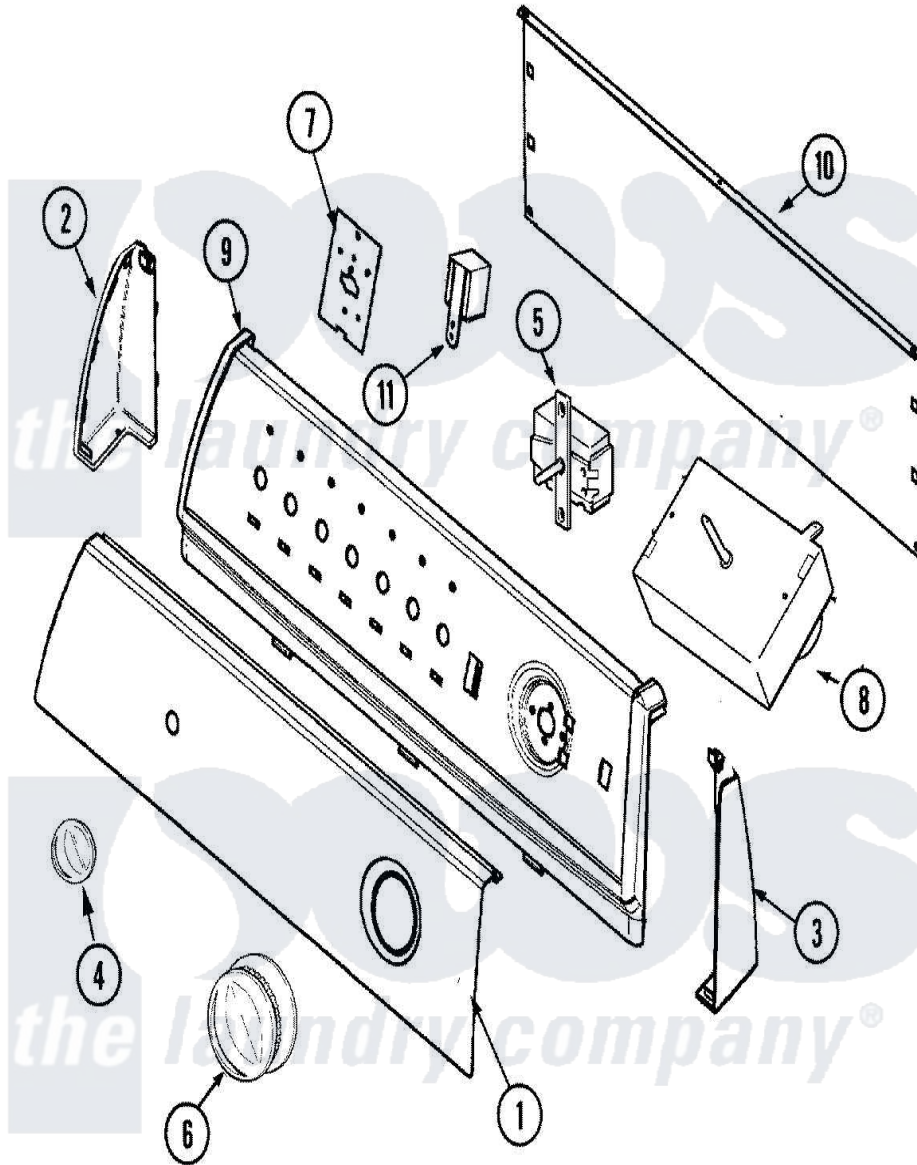

Maytag PYGS244AWW 02 - CONTROL PANEL

Maytag [Residential Maytag PYGS244AWW Dryer Parts](#) Parts Diagram 02 - CONTROL PANEL
 Click on the part number to view part

Item	Original Part Number	Replaced By	Status	Part Description
1	Y2201387			Panel, Control
2	21001519			Endcap
"	25-3092	90767		Screw, 8A X 3/8 HeX Washer Head Tapping
3	21001523			Endcap
"	25-3092	90767		Screw, 8A X 3/8 HeX Washer Head Tapping
4	21001954			Knob, Selector
5	53-4394			Switch, Temperature
"	25-3092	90767		Screw, 8A X 3/8 HeX Washer Head Tapping
6	31001550	37001184		Timer Knob And Skirt Assembly
7	21001517			Shield, Control
8	31001484			Resistor Assembly
"	25-3092	90767		Screw, 8A X 3/8 HeX Washer Head Tapping
"	53-1810			Timer

9	21002005		Frame, Control Panel
10	21001527		Shield, Rear
"	25-3092	90767	Screw, 8A X 3/8 HeX Washer Head Tapping
11	53-1639		Buzzer Assembly