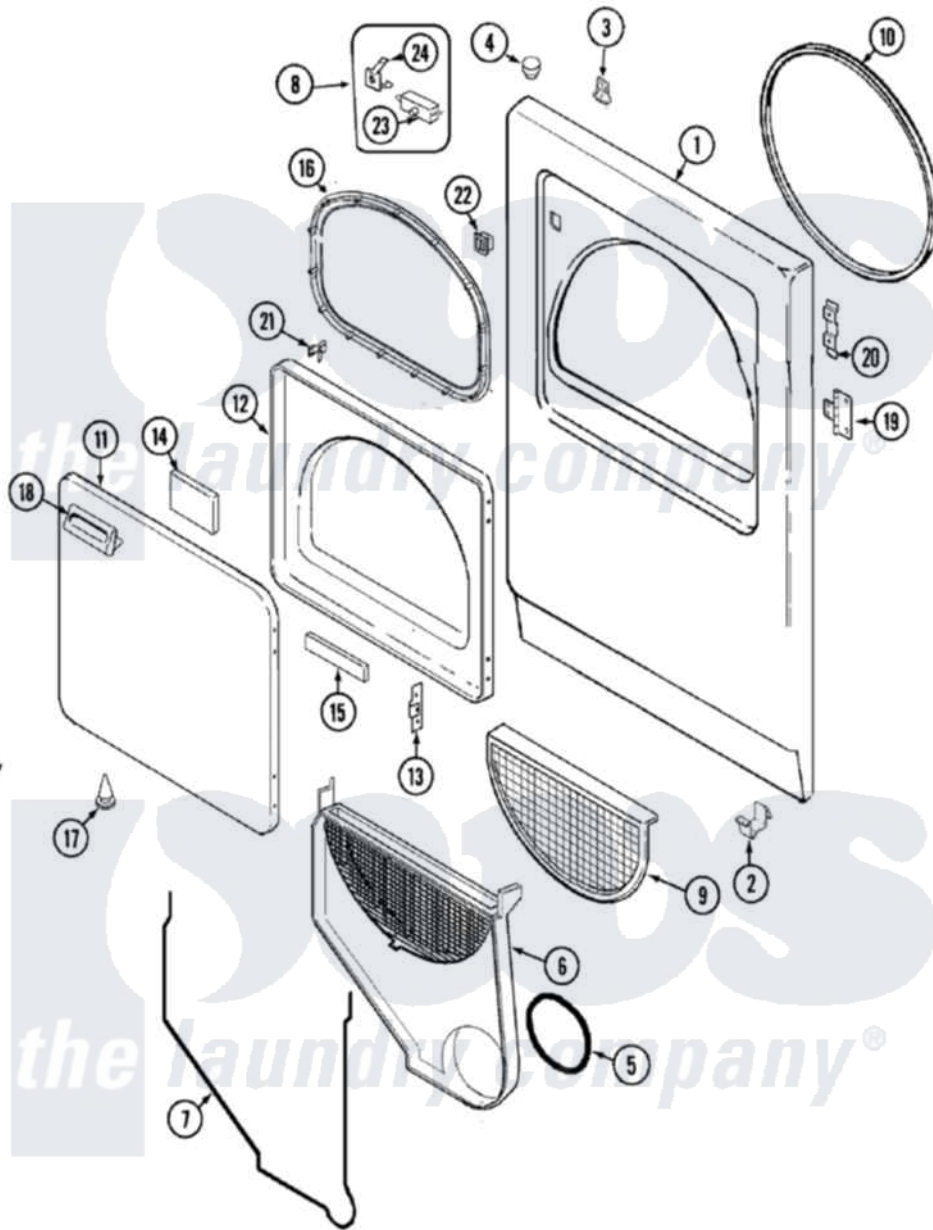

# Maytag PYGS244AWW 03 - DOOR

Maytag [Residential Maytag PYGS244AWW Dryer Parts](#) Parts Diagram 03 - DOOR  
 Click on the part number to view part

Item	Original Part Number	Replaced By	Status	Part Description
1	53-0726	<a href="#">31001771</a>		Panel, Front
2	<a href="#">53-0120</a>			Clip, Front Panel
3	<a href="#">31001526</a>			Lock, Top
4	<a href="#">33-2653</a>			Bumper, Cabinet
5	<a href="#">31001541</a>			Seal, Blower/Collector Duct
6	25-7810	<a href="#">415013-35</a>		Screw
"	<a href="#">12001324</a>			Duct Kit, Collector
7	<a href="#">53-0204</a>			Seal
8	<a href="#">LA-1005</a>			Switch Kit
9	<a href="#">53-0918</a>			Filter, Lint
10	53-0281	<a href="#">31001747</a>		Seal Assembly
11	25-7752	<a href="#">3196169</a>		Screw, Element
"	<a href="#">53-0154</a>			Panel, Outer Door
12	53-0912		Not Available	PANEL, INNER DOOR (WHT)
13	<a href="#">53-0119</a>			Clip, Hinge
14	<a href="#">53-1490</a>			Door Pad

15	<a href="#">53-1491</a>		Door Pad
16	<a href="#">31001529</a>		Seal, Door
17	<a href="#">25-7889</a>		Plug Button
18	<a href="#">53-0927</a>		Handle, Door
"	25-7810	<a href="#">415013-35</a>	Screw
19	<a href="#">25-7809</a>		Screw, No.6-20 1/2 Flthd Torx
"	<a href="#">53-1492</a>		Hinge, Dryer Door
20	53-0121	Not Available	TWIN NUT
"	31001786	<a href="#">98006631</a>	Screw
21	53-2364	<a href="#">LA-1003</a>	Door Catch Kit
22	53-0187	<a href="#">LA-1003</a>	Door Catch Kit
23	53-0147	<a href="#">53-0148</a>	Switch, Door
24	<a href="#">31001319</a>		Clip, Switch