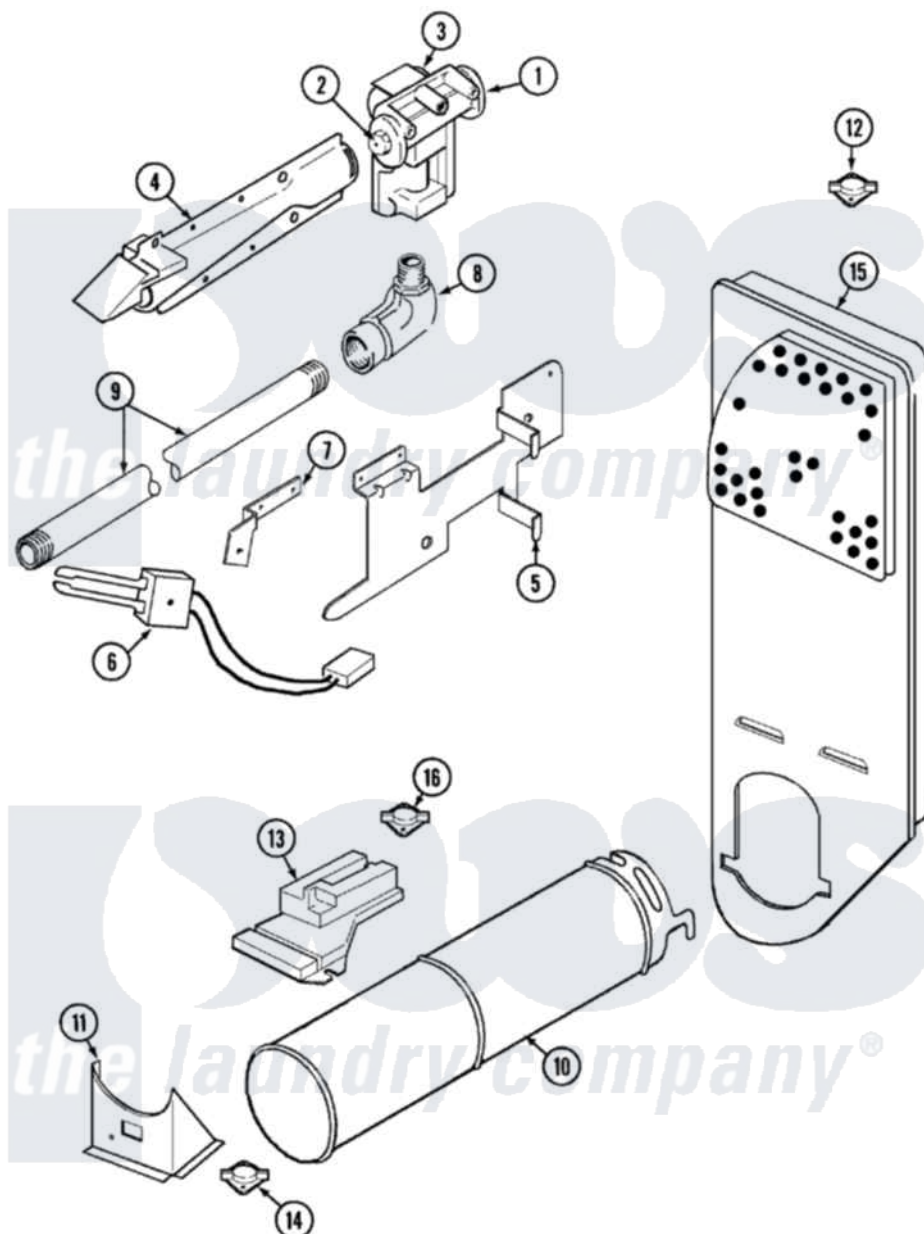

Maytag PYGS244AWW 04 - GAS CARRYING

Maytag Residential Maytag PYGS244AWW Dryer Parts Parts Diagram 04 - GAS CARRYING
 Click on the part number to view part

Item	Original Part Number	Replaced By	Status	Part Description
1	31001485			Valve, Gas
"	60-6846			Union Nut
"	31001368		Not Available	TAIL PIECE
2	63-3570			Burner Orifice
3	12001349	279834		Coil-Valve
4	63-6682	31001784		Burner
5	25-3034			Clip, Wiring
"	25-7741	W10116760		Screw
"	53-0140			Mtg Bracket
6	25-7744	8281196		Screw
"	31001556			Igniter
7	25-2134	W10116760		Screw
"	53-0686		Not Available	BRACKET
8	33001842	3406051		Elbow Union Assembly
9	31001367	31001777		Main Gas L
10	25-7741	W10116760		Screw

"	53-1884		Housing, Heater
11	53-2363		Support, Heater Housing
"	25-3092	90767	Screw, 8A X 3/8 HeX Washer Head Tapping
12	53-1096	LA-1053	Fuse Kit, Thermal
"	25-0168		Screw
13	63-5013	338906	Radiant, Sensor
"	25-2134	W10116760	Screw
14	LA-1053		Fuse Kit, Thermal
15	53-1706		Inlet Air Duct Assembly
"	25-7741	W10116760	Screw
16	53-1096	LA-1053	Fuse Kit, Thermal