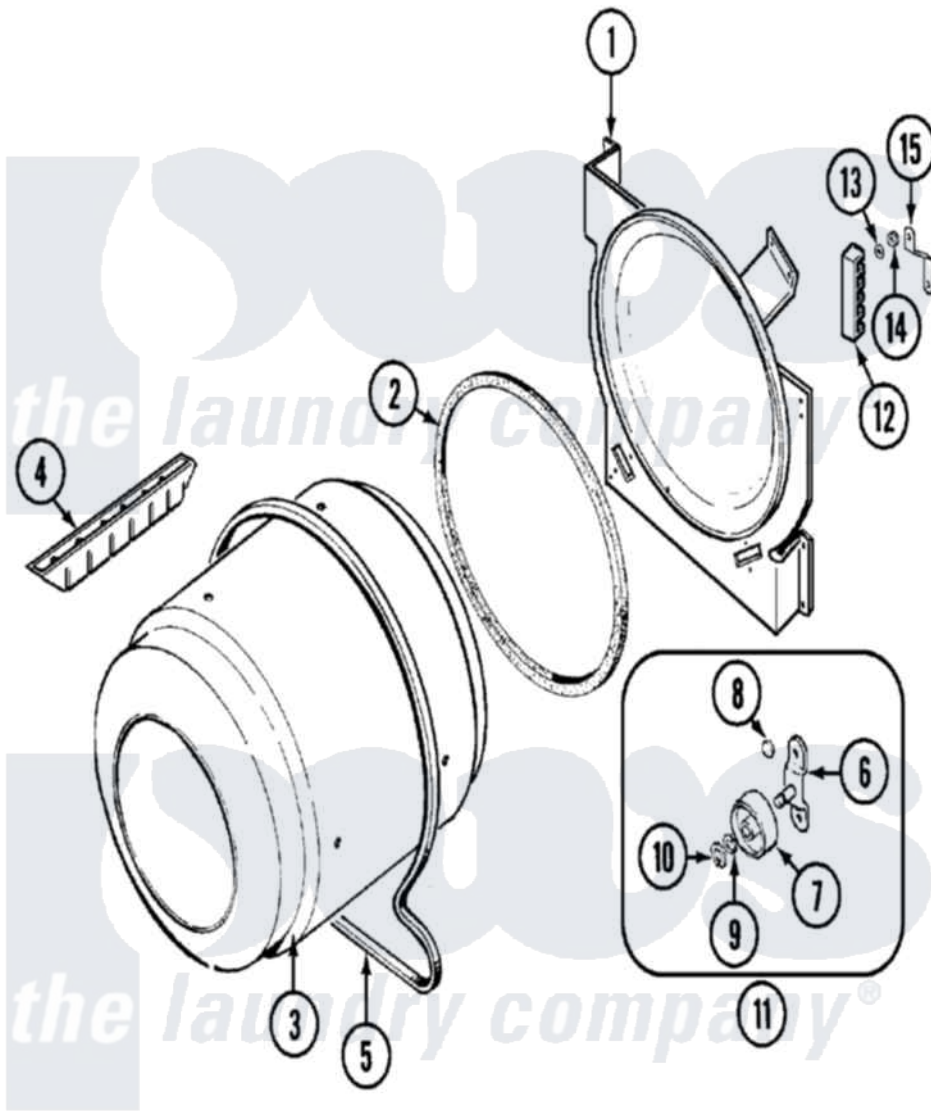

# Maytag PYGS244AWW 07 - TUMBLER

Maytag [Residential Maytag PYGS244AWW Dryer Parts](#) Parts Diagram 07 - TUMBLER  
 Click on the part number to view part

Item	Original Part Number	Replaced By	Status	Part Description
1	25-7741	<a href="#">W10116760</a>		Screw
"	<a href="#">LA-1054</a>			Dryer Bulkhead Kit
2	53-0281	<a href="#">31001747</a>		Seal Assembly
3	<a href="#">53-1250</a>			Cylinder
4	53-1249		Not Available	BAFFLE, WHITE
"	25-7759	<a href="#">3196164</a>		Screw
5	31531589	<a href="#">341241</a>		Belt
6	25-7101	<a href="#">3351614</a>		Screw, Gearcase Cover Mounting
"	<a href="#">53-0197</a>			Support Assembly-Cylinder Rear
7	<a href="#">31001096</a>			Roller
8	<a href="#">25-7813</a>			Spacer
9	<a href="#">25-7814</a>			Washer
10	<a href="#">25-7854</a>			Ring, Retaining
11	<a href="#">LA-1008</a>			Rr Roller Kit
12	<a href="#">53-1518</a>			Block, Terminal

"	25-7952	<a href="#">3400074</a>	Screw
13	<a href="#">25-3122</a>		Washer, Flat
14	25-0027	<a href="#">112432</a>	Nut
15	53-0965		Not Available
			STRAP, GROUND