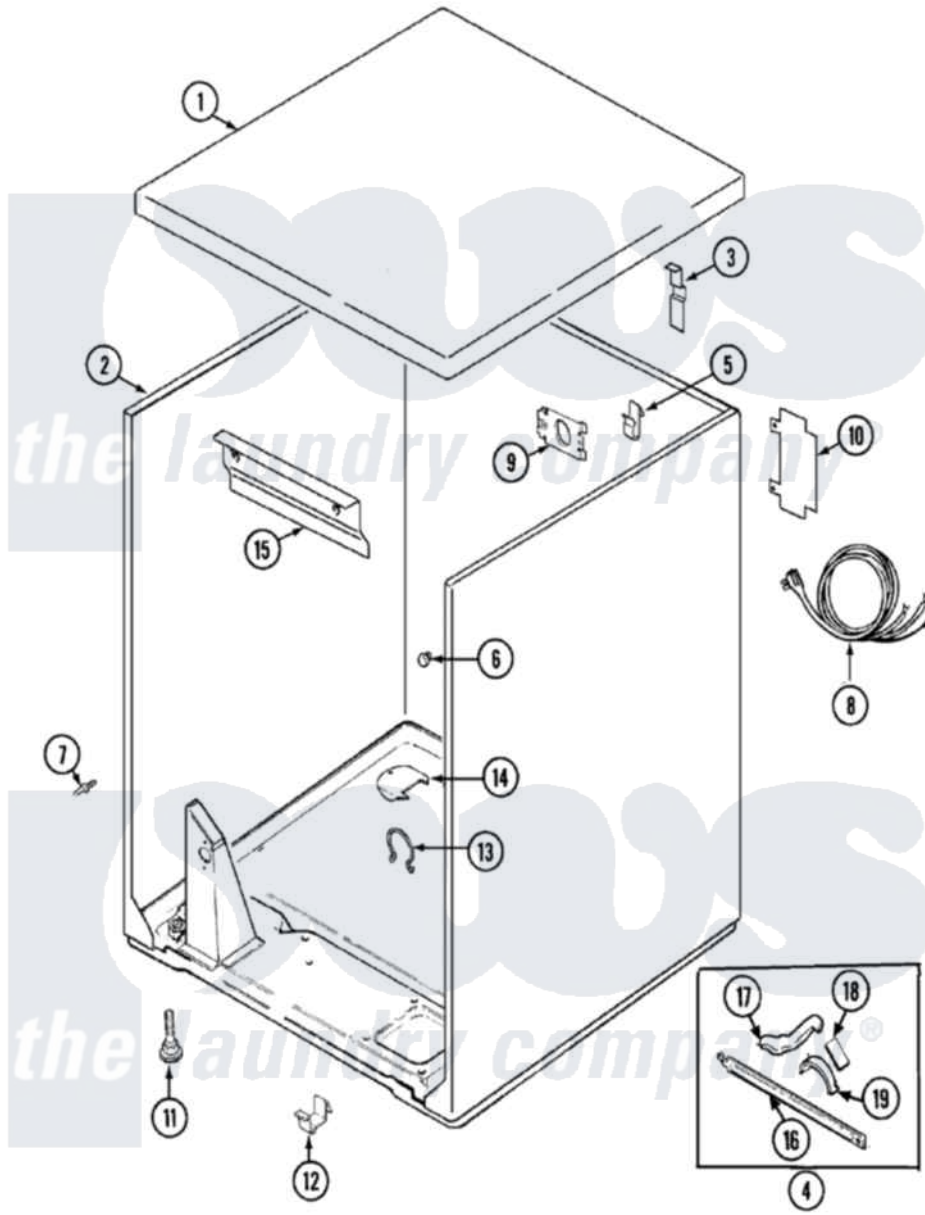

# Maytag PYGT344AWW 01 - CABINET

Maytag Residential Maytag PYGT344AWW Dryer Parts Parts Diagram 01 - CABINET  
 Click on the part number to view part

Item	Original Part Number	Replaced By	Status	Part Description
1	<a href="#">31001220</a>			Damper, Cabinet
"	<a href="#">31001423</a>			Top, Cabinet
2	53-2559	<a href="#">31001714</a>		Cabinet And Base Assembly
"	<a href="#">31001714</a>			Cabinet And Base Assembly
3	<a href="#">35-4128</a>			Pad, Hinge
"	25-3092	<a href="#">90767</a>		Screw, 8A X 3/8 HeX Washer Head Tapping
"	<a href="#">63-5712</a>			Hinge, Cabinet Top
4	<a href="#">12002126</a>			Reinforcement Brace/Glide Kit
5	<a href="#">25-3034</a>			Clip, Wiring
6	<a href="#">33-2653</a>			Bumper, Cabinet
7	<a href="#">21001829</a>			Post, Locating
8	<a href="#">31001547</a>			Cord, Power
11	63-5834		Not Available	LEG, LEVELING
12	<a href="#">53-0120</a>			Clip, Front Panel
13	31001320	<a href="#">16515</a>		Clip
14	<a href="#">53-1921</a>			Shield, Wiring

"	25-7733	<a href="#">681414</a>	Screw, 10AB X 1/2
16	<a href="#">53-1625</a>		Brace, Tumbler Support
17	<a href="#">31001469</a>		Glide, Tumbler
18	<a href="#">31001356</a>		Pad, Glide
19	<a href="#">31001470</a>		Glide, Tumbler